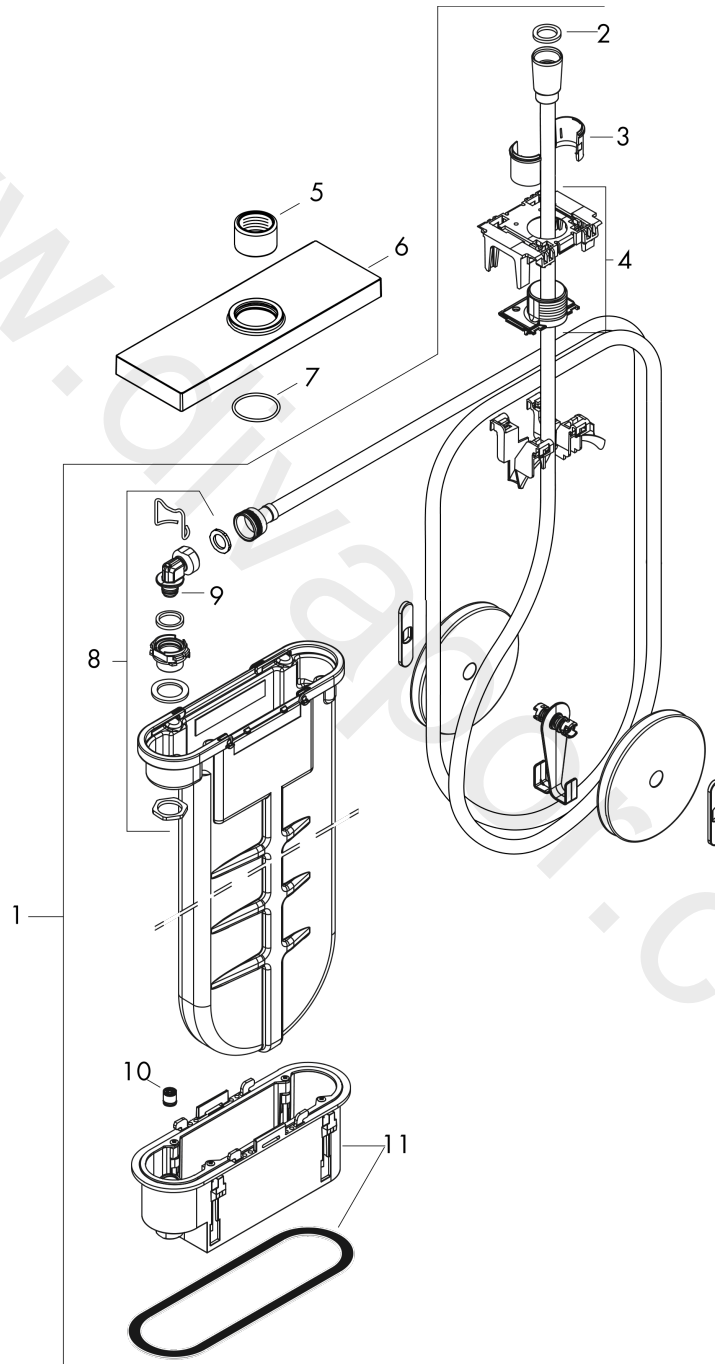

sBox

Finish set square

Surfaces: Article Number: **28010340**

Exploded Drawing

Year of production: **07/19 - 08/20**

sBox

Finish set square

Surfaces: Article Number: **28010340**

Spare part list

Year of production: **07/19 - 08/20**

Pos.	Description	Article Number	Price	PU
1	sBox	94679000	£ 370,00	1
2	seal	98058000	£ 3,30	1
3	insert for shower holder	96942000	£ 13,30	1
4	hose guide	94504000	£ 110,00	1
5	nut	97584340	£ 25,00	1
6	escutcheon	93504XXX	> £ 137,00	-
7	O-Ring 32x2	98193000	£ 3,30	1
8	connection angel	94506000	£ 51,00	1
9	O-ring 9x2	98119000	£ 3,30	1
10	installation frame	93908000	£ 79,00	1
11	non return valve DW 10	96456000	£ 9,00	1
a	concealed item	13560180	£ 70,00	1