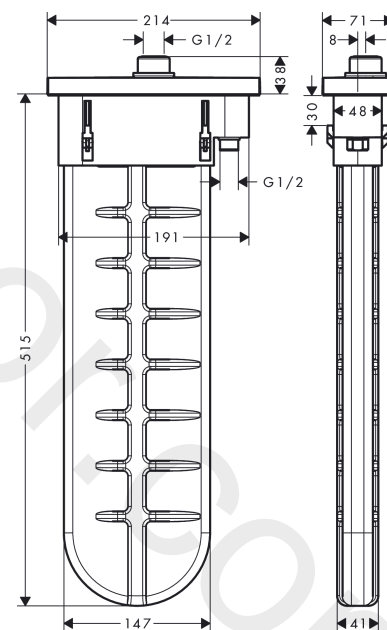

sBox

Finish set square

Finish: **Brushed Bronze** Article Number: **28010140**

Description

product features

- consists of: hose box, shower hose, escutcheon
- suitable for rim or tile mounted installation
- 1 function
- sBox for quiet, smooth and protected hose guidance
- connection dimension: DN15
- no additional maintenance opening required
- bath rim width at least 100 mm
- clamping range: 0 - 30 mm
- maximum pull-out length of hand shower 1.45 m
- removable for service at any time
- protected against backflow, according to DIN EN 1717
- maximum flow rate at 3 bar: 9,5 l/min
- WRAS 1907041

Article Details

Price excl. VAT

525,00 £

Design awards

Product image

Scale drawing

sBox

Finish set square

Exploded Drawing

Year of production: **>09/20**

sBox

Finish set square

Finish: **Brushed Bronze**

Article Number: **28010140**

Spare part list

Year of production: >09/20

Pos.	Description	Article Number	Price	PU
1	sBox	94679000	£ 370,00	1
2	seal	98058000	£ 3,30	1
3	insert for shower holder	96942000	£ 13,30	1
4	hose guide	94504000	£ 110,00	1
5	nut	97584140	£ 25,00	1
6	escutcheon	93504140	£ 202,00	1
7	O-Ring 32x2	98193000	£ 3,30	1
8	connection angel	94506000	£ 51,00	1
9	O-ring 9x2	98119000	£ 3,30	1
10	O-ring 7x1,5	98422000	£ 3,30	1
11	non return valve DW 10	96456000	£ 9,00	1
12	installation frame	93908000	£ 79,00	1
a	concealed item	13560180	£ 70,00	1