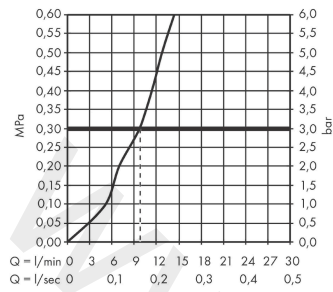

sBox

Finish set square

Finish: **Brushed Bronze**

Article Number: **28010140**

Flowchart

www.divapor.com