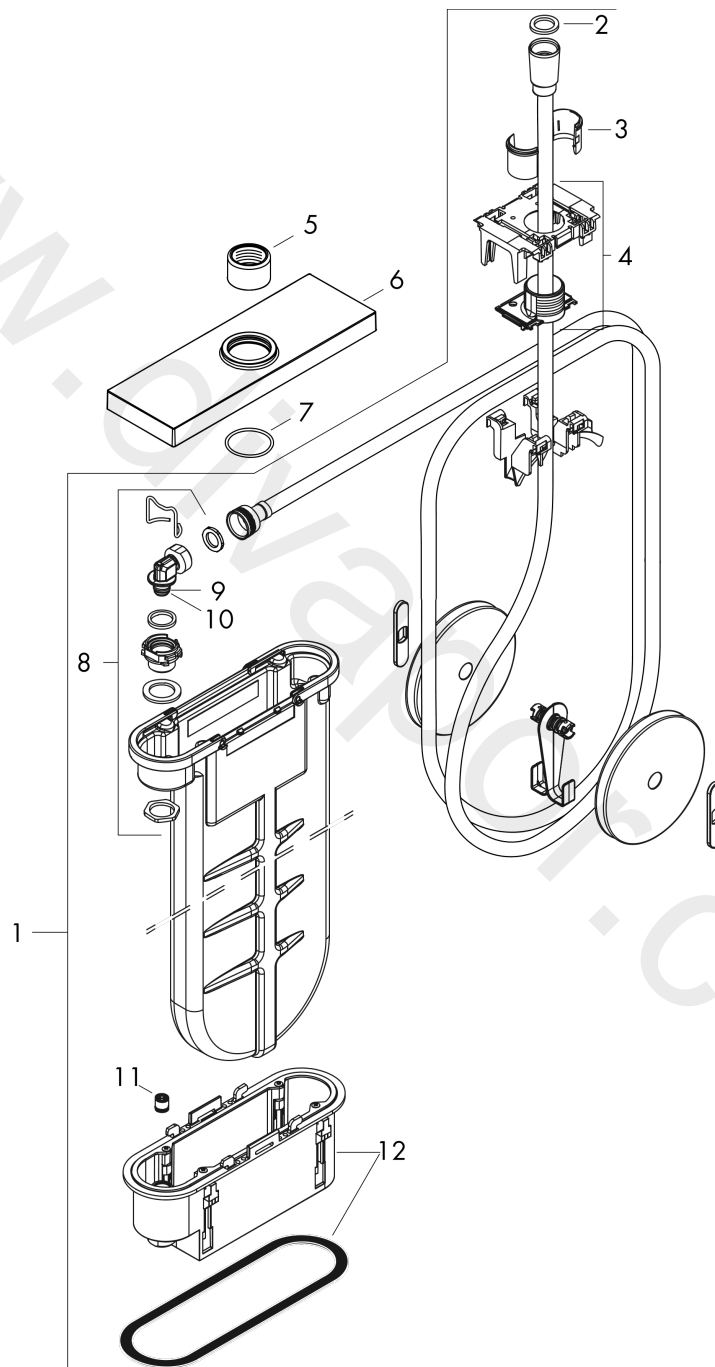

sBox

Finish set square

Finish: **Brushed Bronze** Article Number: **28010140**

Description

product features

- consists of: hose box, shower hose, escutcheon
- suitable for rim or tile mounted installation
- 1 function
- sBox for quiet, smooth and protected hose guidance
- connection dimension: DN15
- no additional maintenance opening required
- bath rim width at least 100 mm
- clamping range: 0 - 30 mm
- maximum pull-out length of hand shower 1.45 m
- removable for service at any time
- protected against backflow, according to DIN EN 1717
- maximum flow rate at 3 bar: 9,5 l/min
- WRAS 1907041

Finish: **Brushed Bronze**

Article Number: **28010140**

Flowchart

www.divapor.com

sBox

Finish set square

Finish: **Brushed Bronze**

Article Number: **28010140**

Exploded Drawing

Year of production: **>09/20**

sBox

Finish set square

Finish: **Brushed Bronze**

Article Number: **28010140**

Spare part list

Year of production: >09/20

Pos.	Description	Article Number	Price	PU
1	sBox	94679000	£ 370,00	1
2	seal	98058000	£ 3,30	1
3	insert for shower holder	96942000	£ 13,30	1
4	hose guide	94504000	£ 110,00	1
5	nut	97584140	£ 25,00	1
6	escutcheon	93504140	£ 202,00	1
7	O-Ring 32x2	98193000	£ 3,30	1
8	connection angel	94506000	£ 51,00	1
9	O-ring 9x2	98119000	£ 3,30	1
10	O-ring 7x1,5	98422000	£ 3,30	1
11	non return valve DW 10	96456000	£ 9,00	1
12	installation frame	93908000	£ 79,00	1
a	concealed item	13560180	£ 70,00	1