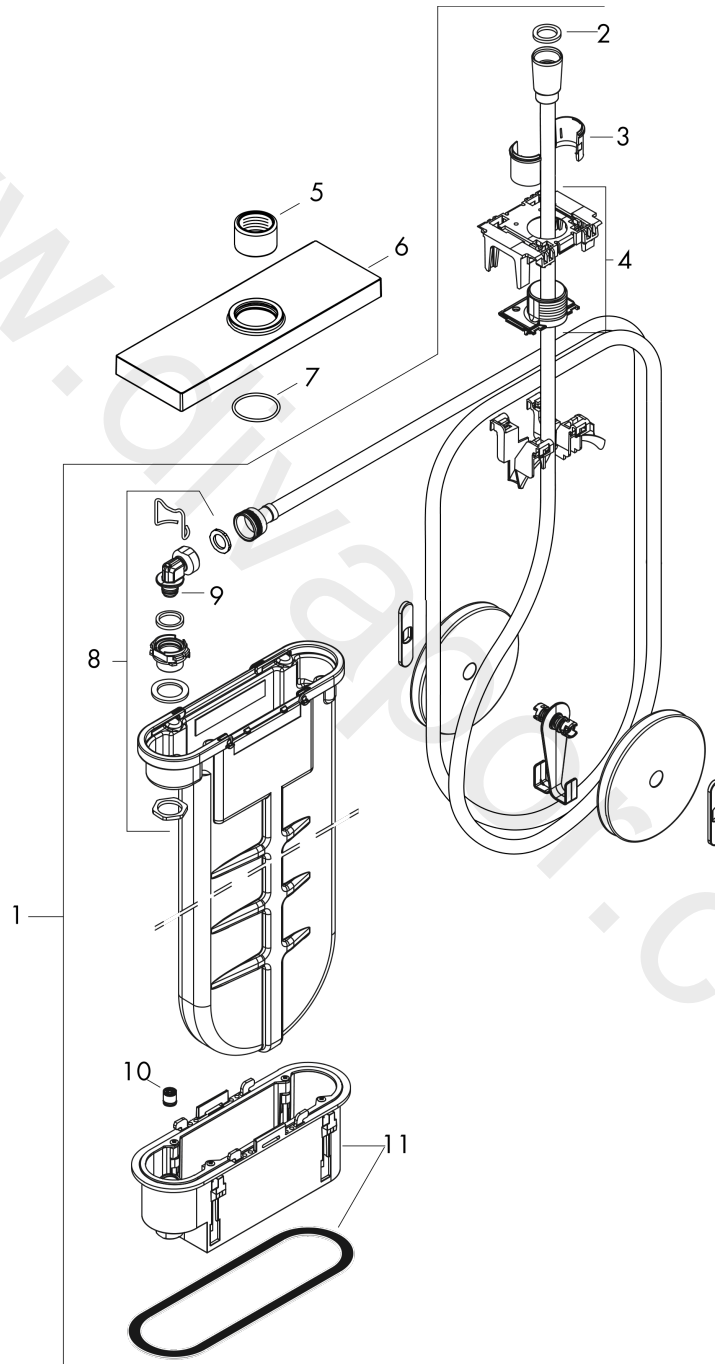

sBox

Finish set square

Surfaces: Article Number: **28010140**

Exploded Drawing

Year of production: **07/19 - 08/20**

sBox

Finish set square

Surfaces: Article Number: **28010140**

Spare part list

Year of production: **07/19 - 08/20**

Pos.	Description	Article Number	Price	PU
1	sBox	94679000	£ 370,00	1
2	seal	98058000	£ 3,30	1
3	insert for shower holder	96942000	£ 13,30	1
4	hose guide	94504000	£ 110,00	1
5	nut	97584140	£ 25,00	1
6	escutcheon	93504XXX	> £ 137,00	-
7	O-Ring 32x2	98193000	£ 3,30	1
8	connection angel	94506000	£ 51,00	1
9	O-ring 9x2	98119000	£ 3,30	1
10	non return valve DW 10	96456000	£ 9,00	1
11	installation frame	93908000	£ 79,00	1
a	concealed item	13560180	£ 70,00	1