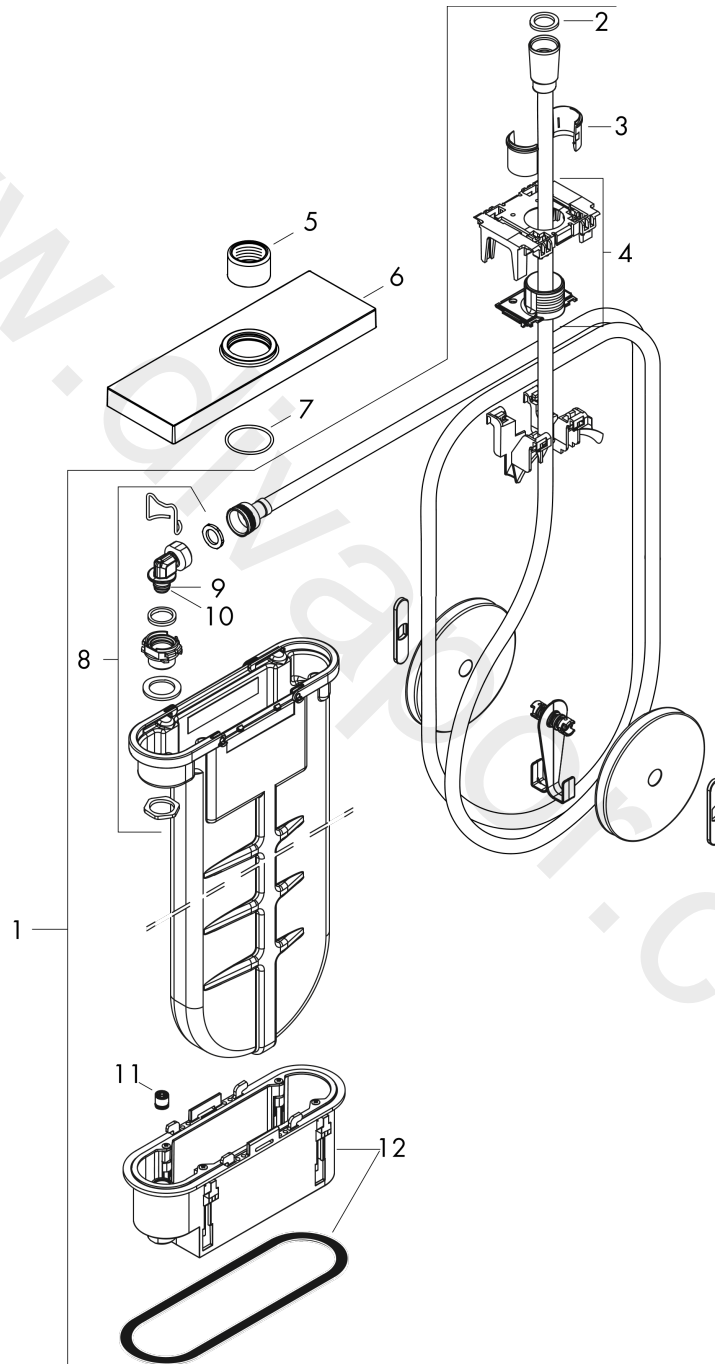

sBox

Finish set square

Finish: **Chrome** Article Number: **28010000**

Description

product features

- consists of: hose box, shower hose, escutcheon
- suitable for rim or tile mounted installation
- 1 function
- sBox for quiet, smooth and protected hose guidance
- connection dimension: DN15
- no additional maintenance opening required
- bath rim width at least 100 mm
- clamping range: 0 - 30 mm
- maximum pull-out length of hand shower 1.45 m
- removable for service at any time
- protected against backflow, according to DIN EN 1717
- maximum flow rate at 3 bar: 9,5 l/min
- WRAS 1907041

Finish set square

Finish: **Chrome** Article Number: **28010000**

Flowchart

www.divapor.com

sBox
Finish set square
 Finish: **Chrome** Article Number: **28010000**

Exploded Drawing

Year of production: >09/20

sBox

Finish set square

Finish: **Chrome** Article Number: **28010000**

Spare part list

Year of production: >09/20

Pos.	Description	Article Number	Price	PU
1	sBox	94679000	£ 370,00	1
2	seal	98058000	£ 3,30	1
3	insert for shower holder	96942000	£ 13,30	1
4	hose guide	94504000	£ 110,00	1
5	nut	97584000	£ 16,10	1
6	escutcheon	93504000	£ 137,00	1
7	O-Ring 32x2	98193000	£ 3,30	1
8	connection angel	94506000	£ 51,00	1
9	O-ring 9x2	98119000	£ 3,30	1
10	O-ring 7x1,5	98422000	£ 3,30	1
11	non return valve DW 10	96456000	£ 9,00	1
12	installation frame	93908000	£ 79,00	1
a	concealed item	13560180	£ 70,00	1