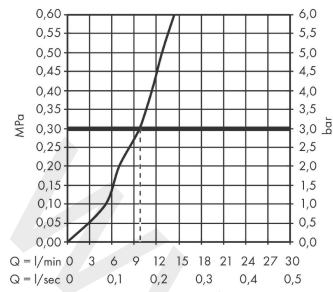

sBox

Finish set square

Finish: **Chrome** Article Number: **28010000**

Flowchart

www.divapor.com