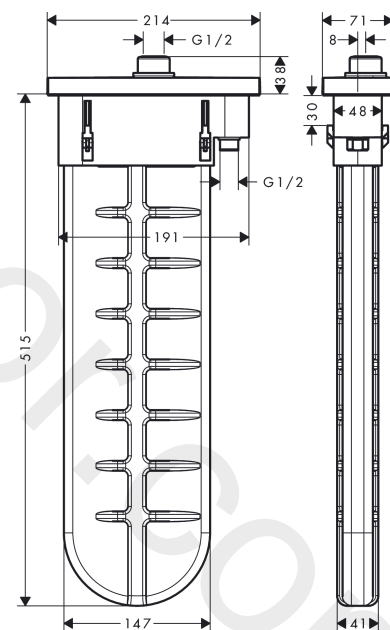

sBox

Finish set square

Finish: **Chrome** Article Number: **28010000**

Description

product features

- consists of: hose box, shower hose, escutcheon
- suitable for rim or tile mounted installation
- 1 function
- sBox for quiet, smooth and protected hose guidance
- connection dimension: DN15
- no additional maintenance opening required
- bath rim width at least 100 mm
- clamping range: 0 - 30 mm
- maximum pull-out length of hand shower 1.45 m
- removable for service at any time
- protected against backflow, according to DIN EN 1717
- maximum flow rate at 3 bar: 9,5 l/min
- WRAS 1907041

Article Details

Price excl. VAT

350,00 £

Design awards

Certificates / Sustainability

Product image

Scale drawing

sBox

Finish set square

Finish: **Chrome** Article Number: **28010000**

Flowchart

www.divapor.com

sBox
Finish set square
 Finish: **Chrome** Article Number: **28010000**

Exploded Drawing

Year of production: >09/20

sBox

Finish set square

Finish: **Chrome** Article Number: **28010000**

Spare part list

Year of production: >09/20

Pos.	Description	Article Number	Price	PU
1	sBox	94679000	£ 370,00	1
2	seal	98058000	£ 3,30	1
3	insert for shower holder	96942000	£ 13,30	1
4	hose guide	94504000	£ 110,00	1
5	nut	97584000	£ 16,10	1
6	escutcheon	93504000	£ 137,00	1
7	O-Ring 32x2	98193000	£ 3,30	1
8	connection angel	94506000	£ 51,00	1
9	O-ring 9x2	98119000	£ 3,30	1
10	O-ring 7x1,5	98422000	£ 3,30	1
11	non return valve DW 10	96456000	£ 9,00	1
12	installation frame	93908000	£ 79,00	1
a	concealed item	13560180	£ 70,00	1