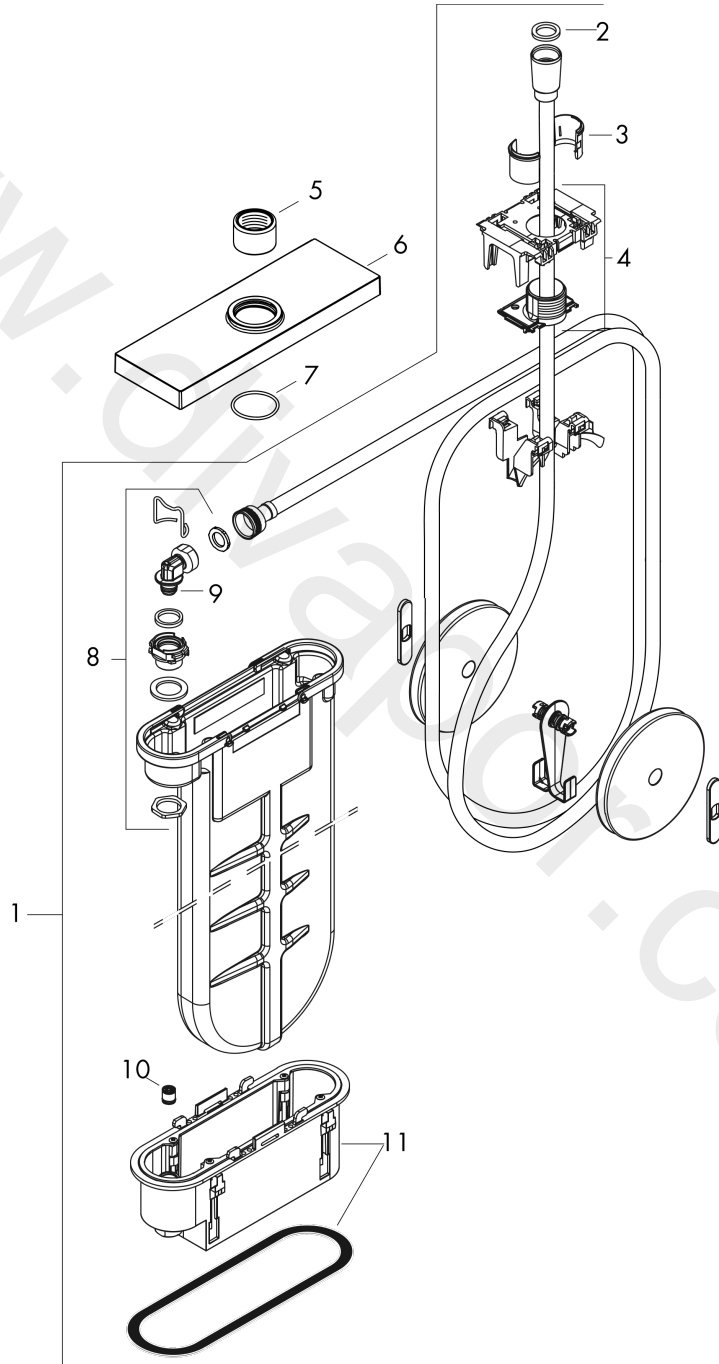

sBox

Finish set square

Surfaces: Article Number: **28010000**

Exploded Drawing

Year of production: **04/19 - 08/20**

sBox

Finish set square

Surfaces: Article Number: **28010000**

Spare part list

Year of production: **04/19 - 08/20**

Pos.	Description	Article Number	Price	PU
1	sBox	94679000	£ 370,00	1
2	seal	98058000	£ 3,30	1
3	insert for shower holder	96942000	£ 13,30	1
4	hose guide	94504000	£ 110,00	1
5	nut	97584000	£ 16,10	1
6	escutcheon	93504000	£ 137,00	1
7	O-Ring 32x2	98193000	£ 3,30	1
8	connection angel	94506000	£ 51,00	1
9	O-ring 9x2	98119000	£ 3,30	1
10	non return valve DW 10	96456000	£ 9,00	1
11	installation frame	93908000	£ 79,00	1
a	concealed item	13560180	£ 70,00	1