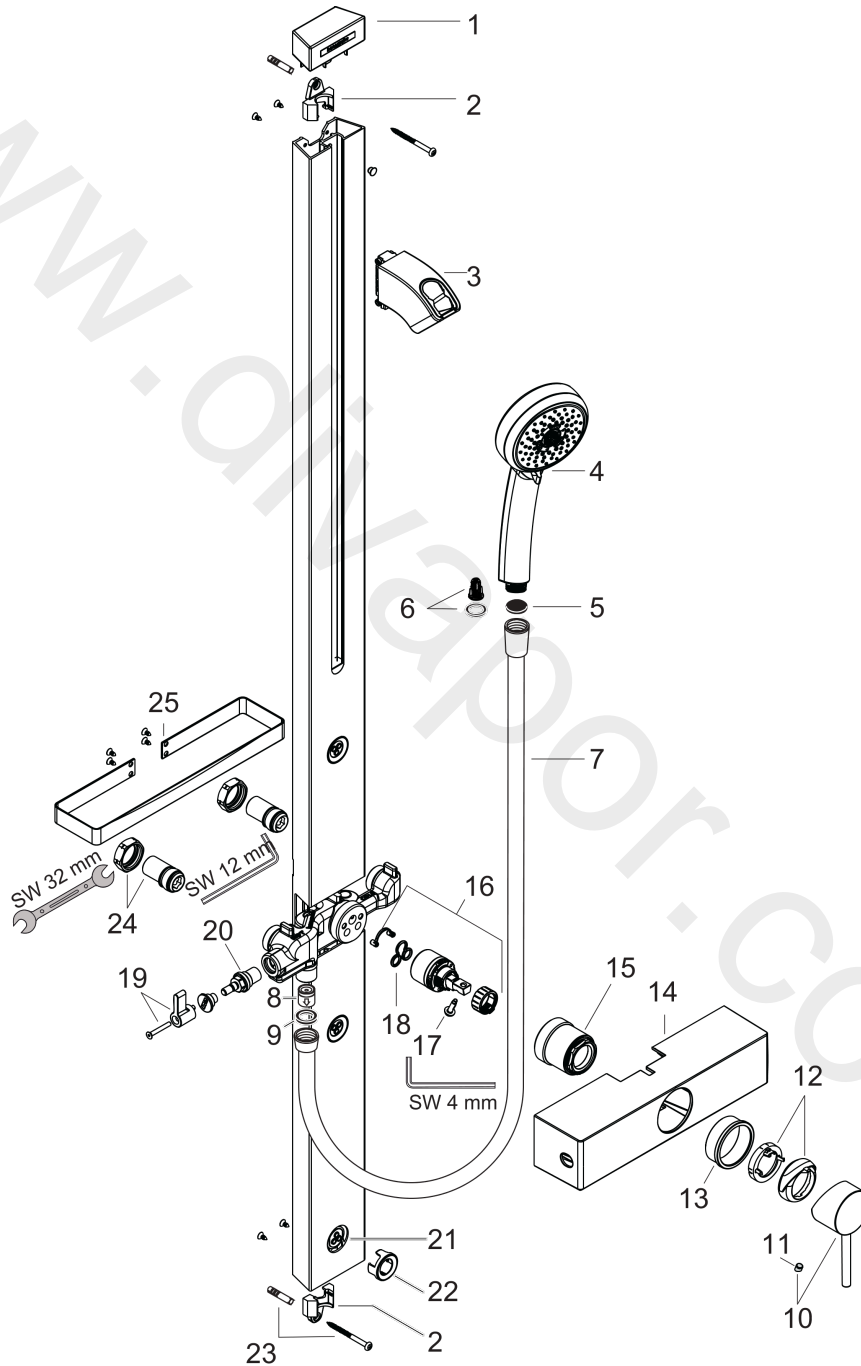

Croma 100
Shower panel with single lever mixer
 Surfaces: Article Number: **27105000**

Exploded Drawing

Year of production: **04/07 - 12/13**

Croma 100**Shower panel with single lever mixer**Surfaces: Article Number: **27105000****Spare part list**Year of production: **04/07 - 12/13**

Pos.	Description	Article Number	Price	PU
1	upper cover	98818000	£ 20,50	1
2	support element	97586000	£ 6,10	1
3	support, assy	98745000	£ 79,00	1
4	handshower	28536000	£ 78,00	1
5	filter packing	94246000	£ 3,30	1
6	filter insert	97708000	£ 6,10	1
7	shower hose Isiflex'B 1,60 m	28276000	£ 38,00	1
8	set of non return valves DW 15	94074000	£ 16,10	1
9	seal	98058000	£ 3,30	1
10	handle	10490000	£ 110,00	1
11	screw cover	96338000	£ 3,30	1
12	flange (Rotating Protector)	96395000	£ 43,00	1
13	sleeve	98813000	£ 35,00	1
14	cover	98814000	£ 64,00	1
15	nut	98815000	£ 64,00	1
16	cartridge, assy	92730000	£ 35,00	1
17	locking screw for handle	96059000	£ 9,00	1
18	seal	95008000	£ 9,00	1
19	handle	98816000	£ 35,00	1
20	shut off unit right closing	98817000	£ 35,00	1
21	body shower	98743000	£ 51,00	1
22	escutcheon	98742000	£ 25,00	1
23	mounting set	96179000	£ 13,30	1
24	set of S-unions with nuts	96742000	£ 51,00	1
25	rail	98819000	£ 96,00	1