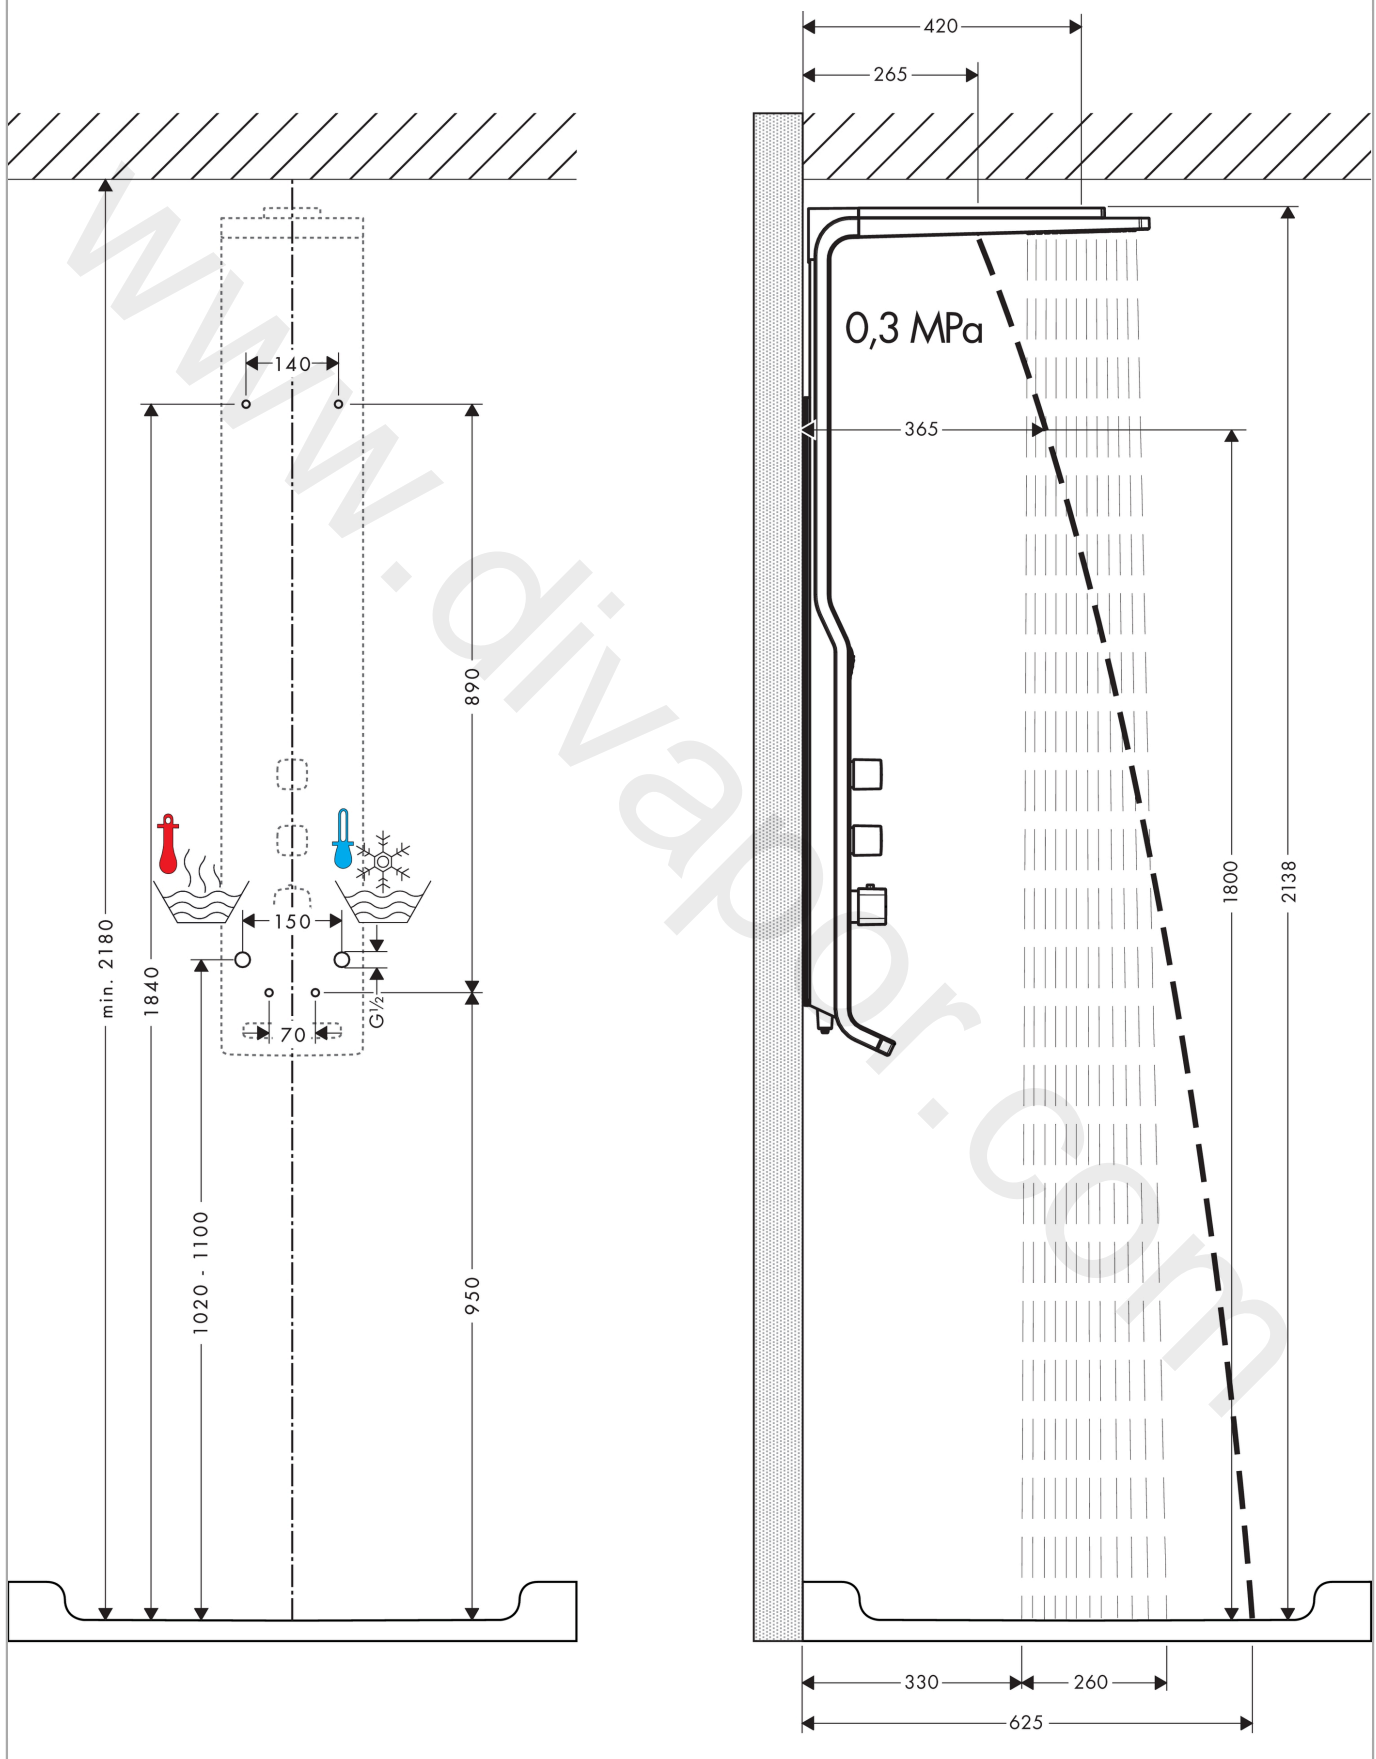

Raindance

Shower panel Lift 180 2jet for exposed installation

Finish: **White/Chrome** Article Number: **27008400**

Description

product features

- consists of: shower panel, overhead shower, baton hand shower, shower hose, shower holder
- overhead shower Raindance S 180 Air
- shower head size: 180 mm
- spray type overhead shower: RainAir, wide flood jet
- shower arm length: 420 mm
- adjustable height: 200 mm
- flow rate RainAir spray (at 3 bar): 14 l/min
- flow rate RainFlow spray (at 3 bar): 17 l/min
- minimum flow pressure: 2,2 bar
- scald protection at 40°
- adjustable hot water limitation
- isolated water conduction
- centre distance: 150 ± 12 mm
- connection thread G ½
- site: wall
- mounting type: exposed installation
- suitable for continuous flow water heaters
- connection dimension: DN15
- max. operating pressure: 10 bar
- maximum flow rate at 3 bar: 22 l/min

Finish: **White/Chrome** Article Number: **27008400**

Flowchart

Raindance
Shower panel Lift 180 2jet for exposed installation
 Finish: **White/Chrome** Article Number: **27008400**

Installation examples

Raindance**Shower panel Lift 180 2jet for exposed installation**Finish: **White/Chrome** Article Number: **27008400****Spare part list**