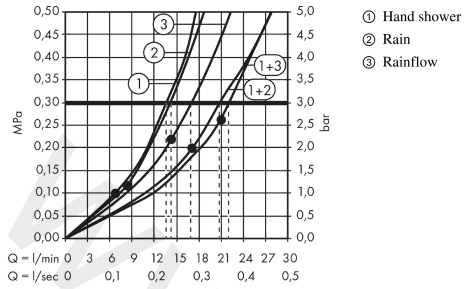

Raindance

Shower panel Lift 180 2jet for exposed installation

Finish: **White/Chrome** Article Number: **27008400**

Flowchart