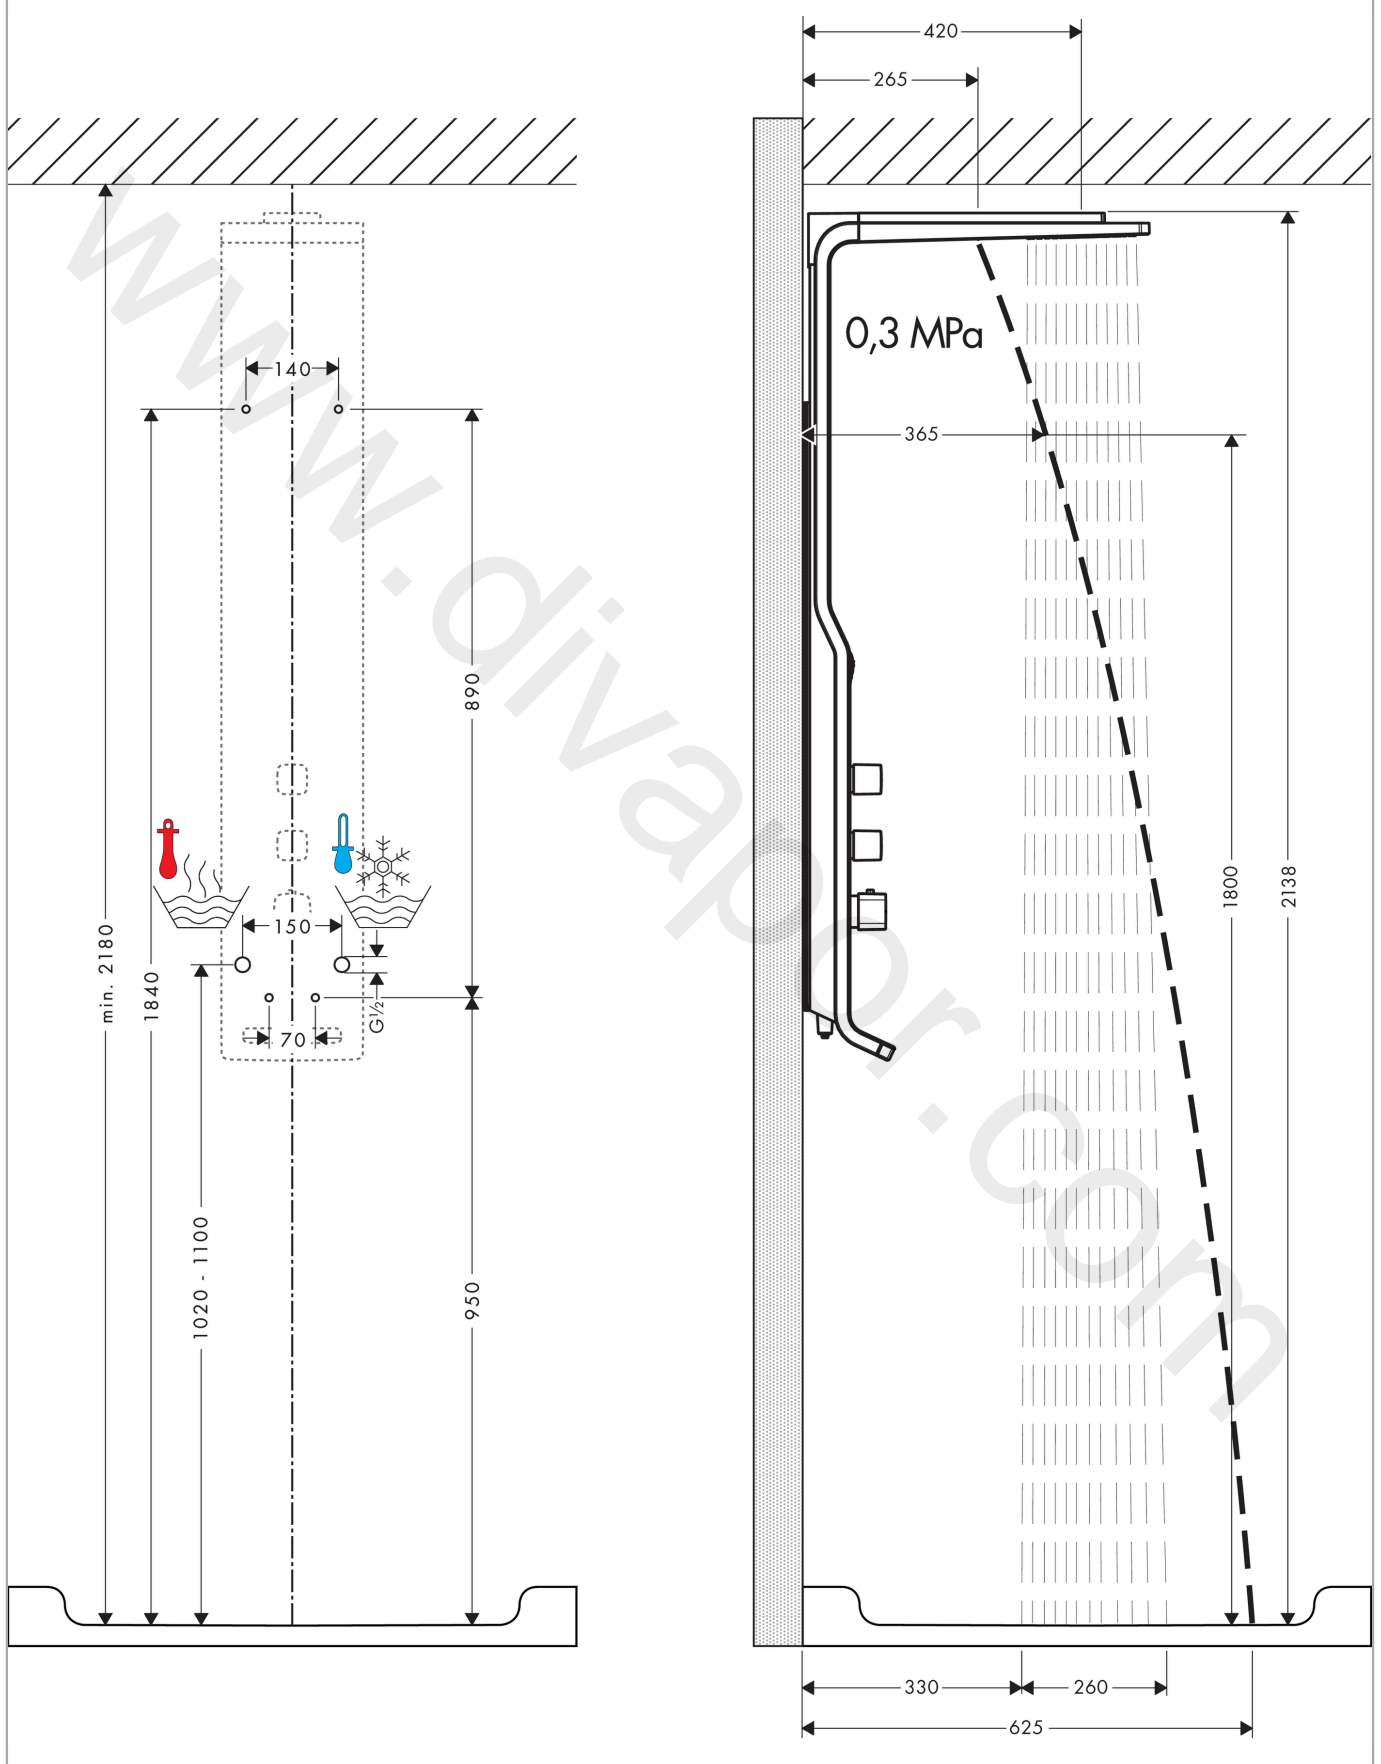

##### product features

- consists of: shower panel, overhead shower, baton hand shower, shower hose, shower holder
- overhead shower Raindance S 180 Air
- shower head size: 180 mm
- spray type overhead shower: RainAir, wide flood jet
- shower arm length: 420 mm
- adjustable height: 200 mm
- flow rate RainAir spray (at 3 bar): 14 l/min
- flow rate RainFlow spray (at 3 bar): 17 l/min
- minimum flow pressure: 2,2 bar
- scald protection at 40°
- adjustable hot water limitation
- isolated water conduction
- centre distance: 150 ± 12 mm
- connection thread G ½
- site: wall
- mounting type: exposed installation
- suitable for continuous flow water heaters
- connection dimension: DN15
- max. operating pressure: 10 bar
- maximum flow rate at 3 bar: 22 l/min

#### Scale drawing

**Raindance**  
**Shower panel Lift 180 2jet for exposed installation**  
 Finish: **Satin Chrome** Article Number: **27008000**

**Flowchart**

**Raindance**  
**Shower panel Lift 180 2jet for exposed installation**  
 Finish: **Satin Chrome** Article Number: **27008000**

Installation examples

**Raindance**  
**Shower panel Lift 180 2jet for exposed installation**  
 Finish: **Satin Chrome** Article Number: **27008000**

**Exploded Drawing**

Year of production: >04/12

**Raindance****Shower panel Lift 180 2jet for exposed installation**Finish: **Satin Chrome** Article Number: **27008000****Spare part list**