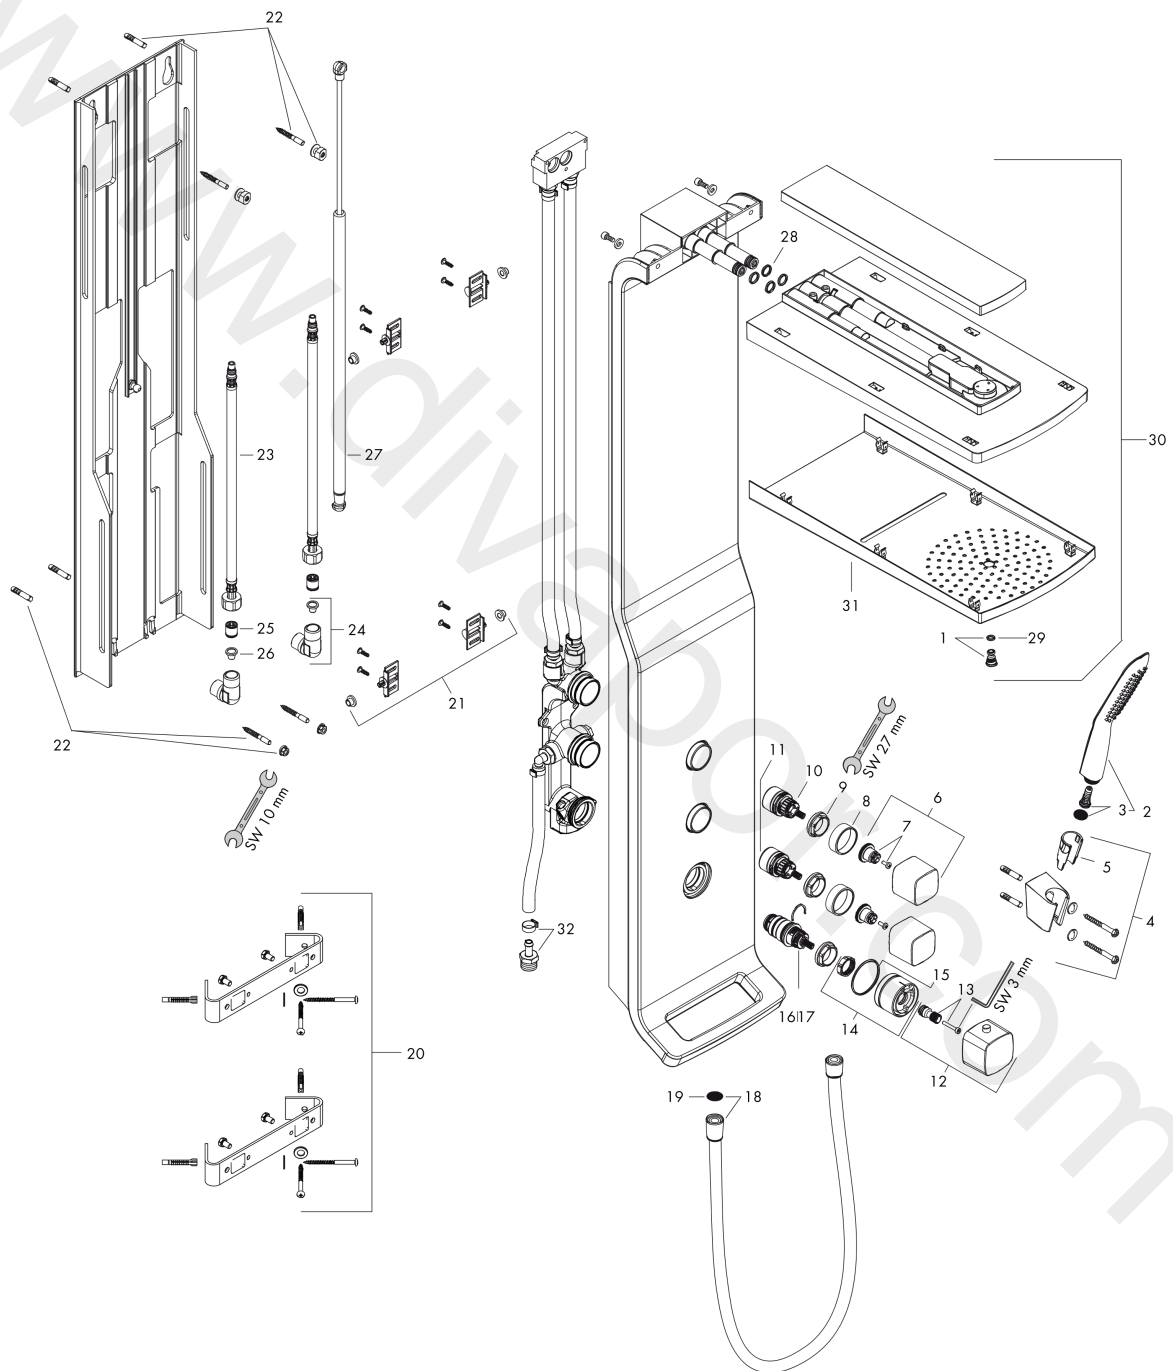

Raindance
Shower panel Lift 180 2jet for exposed installation
Finish: **Satin Chrome** Article Number: **27008000**

Exploded Drawing

Year of production: >04/12

Raindance

Shower panel Lift 180 2jet for exposed installation

Finish: **Satin Chrome** Article Number: **27008000**

Spare part list

Year of production: >04/12

Pos.	Description	Article Number	Price	PU
1	air jet	95794000	£ 35,00	1
2	handshower	28558000	£ 157,00	1
3	filter insert	97708000	£ 6,10	1
4	shower holder	28331000	£ 43,00	1
5	guide	98918000	£ 3,30	1
6	handle	95874000	£ 64,00	1
7	handle fixing set	94184000	£ 6,10	1
8	escutcheon	99003000	£ 13,30	1
9	nut	98913000	£ 20,50	1
10	shut off unit with selector	98283000	£ 79,00	1
11	shut off unit	95800000	£ 64,00	1
12	handle for thermostat	95875000	£ 137,00	1
13	adapter for handle	96435000	£ 20,50	1
14	sleeve	95876000	£ 43,00	1
15	O-ring 36x2	98156000	£ 3,30	1
16	thermostat cartridge	98282000	£ 110,00	1
17	cartridge for exchanged connections	92373000	£ 275,00	1
18	shower hose Isiflex'B 1,60 m	28276000	£ 38,00	1
19	seal	98058000	£ 3,30	1
20	corner fitting set	27999000	£ 345,00	1
21	set of sliding roller	99002000	£ 43,00	1
22	mounting kit	95877000	£ 110,00	1
23	connection hose 700 mm M10x1 G½	95784000	£ 35,00	1
24	hose connection angel	25967000	£ 25,00	1
25	set of non return valves DW 15	94074000	£ 16,10	1
26	filter	97973000	£ 16,10	1
27	gas spring	95878000	£ 137,00	1
28	O-ring 12x2	98214000	£ 3,30	1
29	O-ring 7x2	98419000	£ 3,30	1
30	head shower	92246880	£ 1.410,00	1
31	spray body	92247880	£ 830,00	1
32	connecting thread	97594000	£ 9,00	1