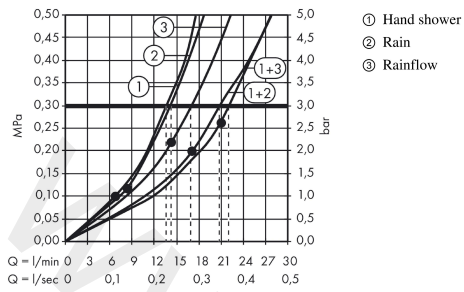

Raindance
Shower panel Lift 180 2jet for exposed installation
Finish: **Satin Chrome** Article Number: **27008000**

Flowchart