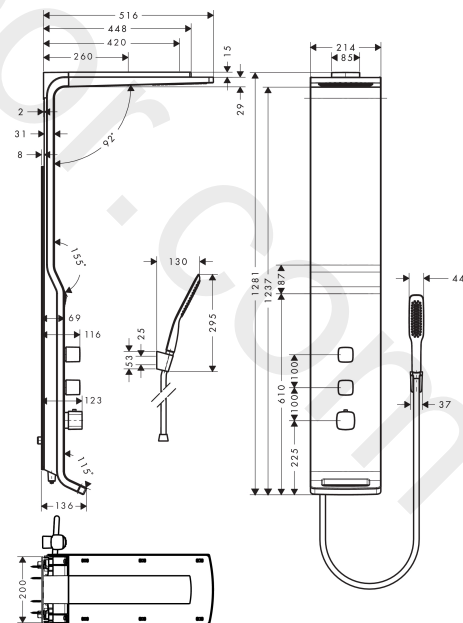

Scale drawing