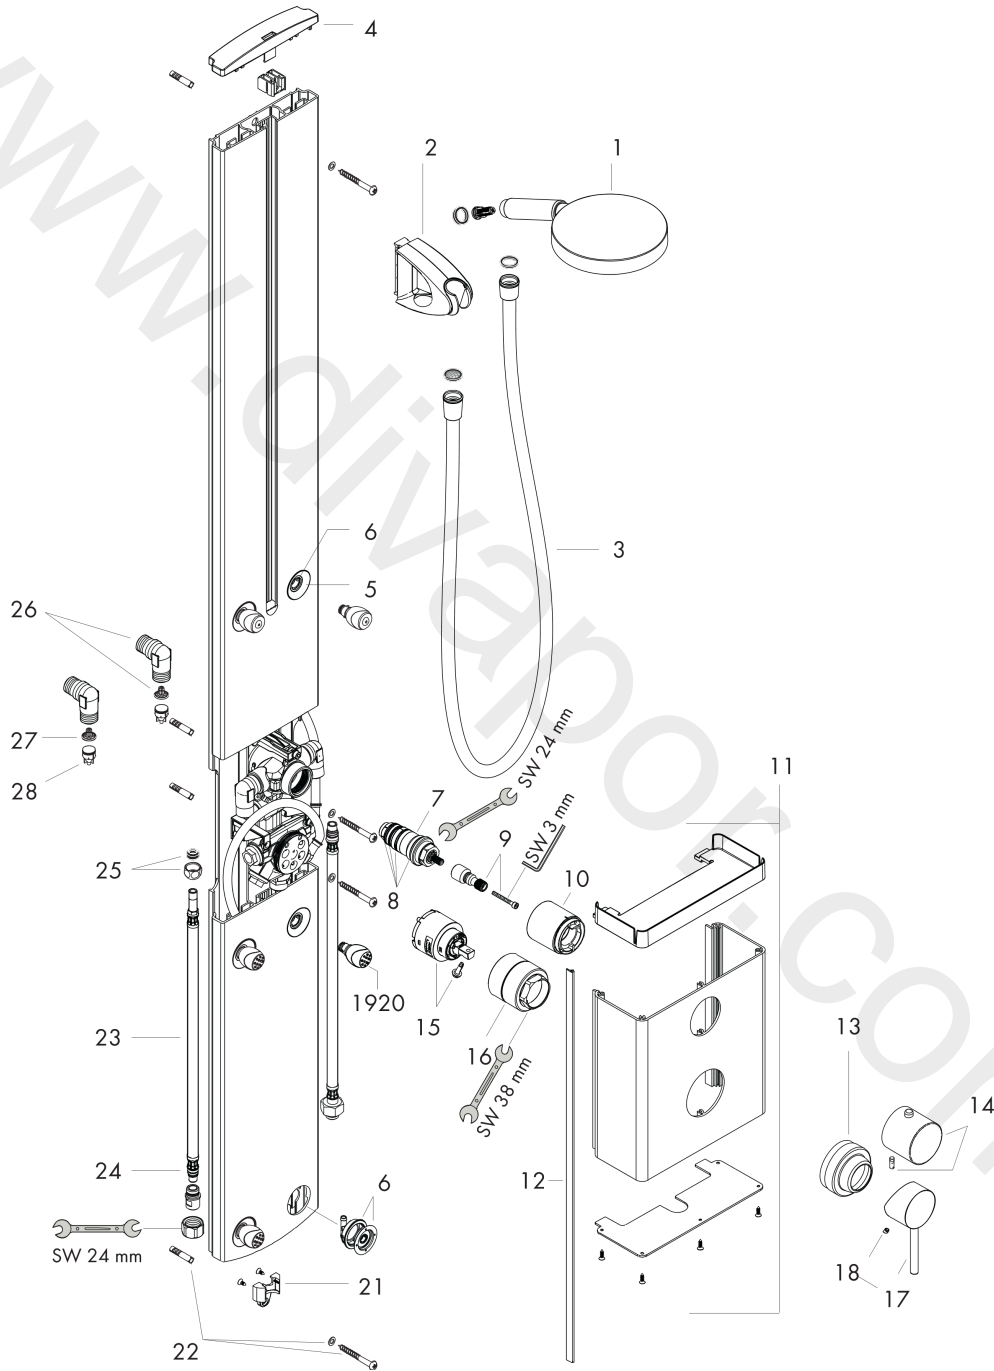

**Raindance S**  
**Raindance S shower panel for exposed installation**  
 Surfaces: Article Number: **27005000**

**Exploded Drawing**

Year of production: **04/06 - 09/09**

### Raindance S shower panel for exposed installation

Surfaces: Article Number: **27005000**