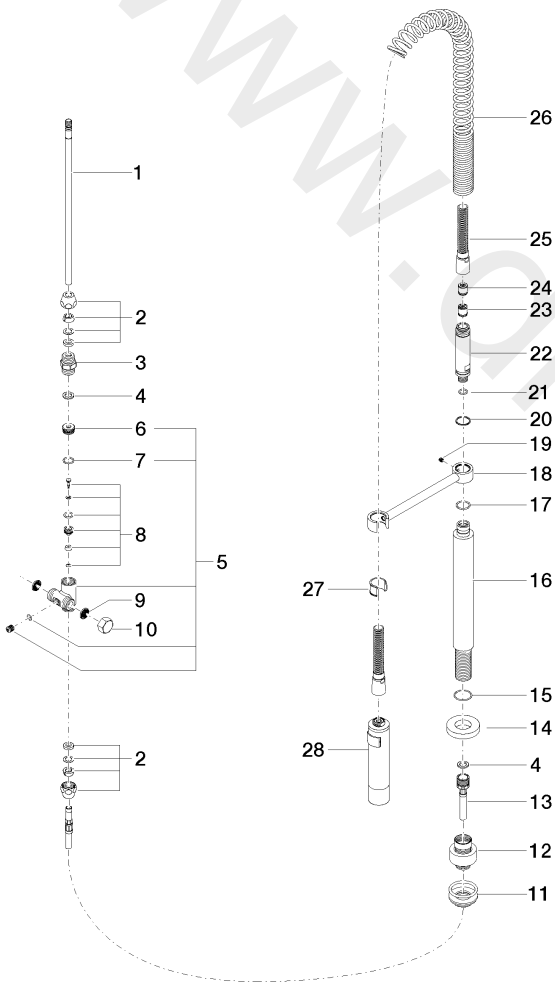

Kitchen - TARA ULTRA

Profi spray set - Brushed Platinum

Article number: 27 789 970-06

Date of manufacture from 10/27/2020

Kitchen - TARA ULTRA

Profi spray set - Brushed Platinum

Article number: 27 789 970-06

Date of manufacture from 10/27/2020

Spare parts list

Position	Quantity used	Item Number	Spare part	Delivery time
1	1	04 24 02 046 01-07	pipe	30
2	2	04 23 30 040 00-06	threaded connector	10
3	1	09 24 03 168 10 90	nipple	2
4	2	09 14 20 002 90	seal	2
5	1	04 17 09 046 10 90	diverter	2
6	1	09 24 04 112 10 90	nipple	2
7	1	09 14 10 033 90	seal	2
8	1	04 21 10 031 10 90	diverter	2
9	2	09 23 01 039 90	sieve	2
10	1	04 21 02 006 00 92	cap	2
11	1	04 23 10 004 03 90	fixing set	2
12	1	12 780 970 90	extension	60
13	1	09 30 04 067 90	hose	2
14	1	09 28 10 064-06	rosette	10
15	1	09 14 10 120 90	seal	2
16	1	09 11 10 066 10-06	connection	10
17	1	09 14 10 031 90	seal	2
18	1	04 17 20 014 00-06	holder	10
19	1	09 31 11 049 90	pin	2
20	1	09 14 15 012 90	ring	2
21	1	09 14 10 003 90	seal	2
22	1	09 30 01 067 10-06	adaptor	10
23	1	09 23 01 141 90	back-flow preventer	2
24	1	09 23 01 046 90	back-flow preventer	2
25	1	09 30 02 065-06	hose	10
26	1	09 16 02 034 90	spring	2
27	1	09 18 40 035 90	sleeve	2
28	1	04 12 11 094 10-06	shower	10