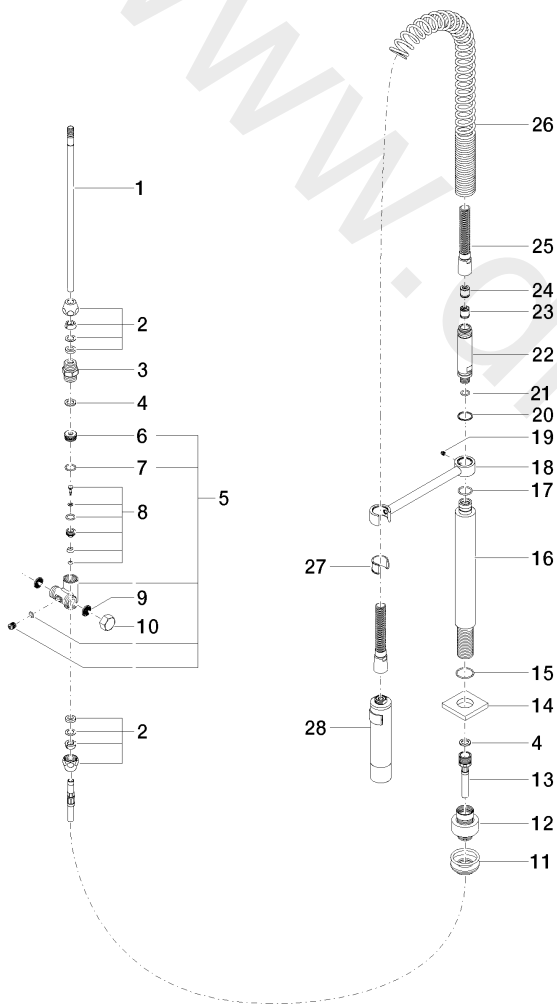

Kitchen - LOT

Profi spray set - Platinum

Article number: 27 784 970-08

Date of manufacture from 10/27/2020

Kitchen - LOT

Profi spray set - Platinum

Article number: 27 784 970-08

Date of manufacture from 10/27/2020

Spare parts list

Position	Quantity used	Item Number	Spare part	Delivery time
1	1	04 24 02 046 01-07	pipe	30
2	2	04 23 30 040 00-08	threaded connector	20
3	1	09 24 03 168 10 90	nipple	2
4	2	09 14 20 002 90	seal	2
5	1	04 17 09 046 10 90	diverter	2
6	1	09 24 04 112 10 90	nipple	2
7	1	09 14 10 033 90	seal	2
8	1	04 21 10 031 10 90	diverter	2
9	2	09 23 01 039 90	sieve	2
10	1	04 21 02 006 00 92	cap	2
11	1	04 23 10 004 03 90	fixing set	2
12	1	12 780 970 90	extension	60
13	1	09 30 04 067 90	hose	2
14	1	09 27 97 033-08	rosette	20
15	1	09 14 10 120 90	seal	2
16	1	09 11 10 066 10-08	connection	20
17	1	09 14 10 031 90	seal	2
18	1	04 17 20 014 00-08	holder	20
19	1	09 31 11 049 90	pin	2
20	1	09 14 15 012 90	ring	2
21	1	09 14 10 003 90	seal	2
22	1	09 30 01 067 10-08	adaptor	20
23	1	09 23 01 141 90	back-flow preventer	2
24	1	09 23 01 046 90	back-flow preventer	2
25	1	09 30 02 065-08	hose	60
26	1	09 16 02 034 90	spring	2
27	1	09 18 40 035 90	sleeve	2
28	1	04 12 11 094 10-08	shower	20