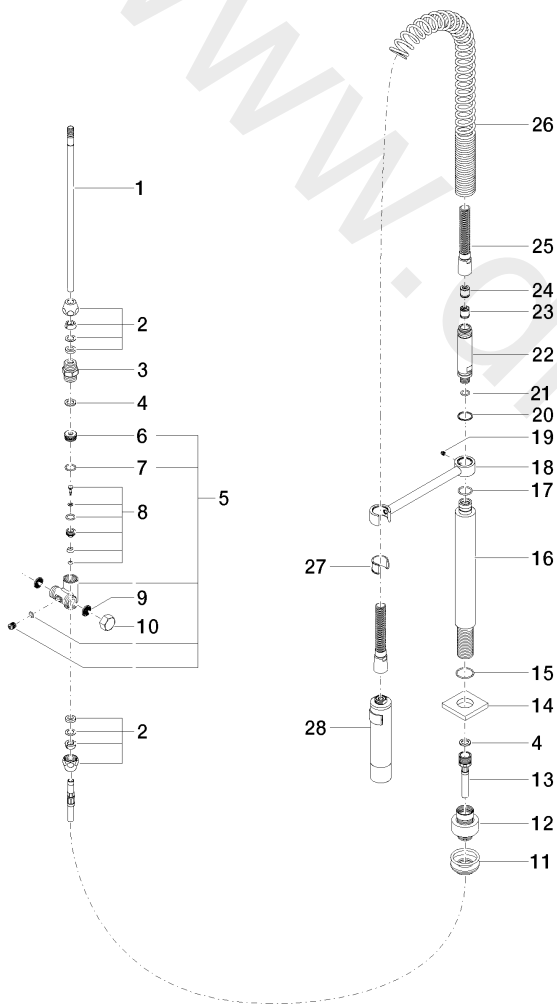

Kitchen - LOT

Profi spray set - Brushed Platinum

Article number: 27 784 970-06

Date of manufacture from 10/27/2020

Kitchen - LOT

Profi spray set - Brushed Platinum

Article number: 27 784 970-06

Date of manufacture from 10/27/2020

## Spare parts list

Position	Quantity used	Item Number	Spare part	Delivery time
1	1	04 24 02 046 01-07	pipe	30
2	2	04 23 30 040 00-06	threaded connector	10
3	1	09 24 03 168 10 90	nipple	2
4	2	09 14 20 002 90	seal	2
5	1	04 17 09 046 10 90	diverter	2
6	1	09 24 04 112 10 90	nipple	2
7	1	09 14 10 033 90	seal	2
8	1	04 21 10 031 10 90	diverter	2
9	2	09 23 01 039 90	sieve	2
10	1	04 21 02 006 00 92	cap	2
11	1	04 23 10 004 03 90	fixing set	2
12	1	12 780 970 90	extension	60
13	1	09 30 04 067 90	hose	2
14	1	09 27 97 033-06	rosette	10
15	1	09 14 10 120 90	seal	2
16	1	09 11 10 066 10-06	connection	10
17	1	09 14 10 031 90	seal	2
18	1	04 17 20 014 00-06	holder	10
19	1	09 31 11 049 90	pin	2
20	1	09 14 15 012 90	ring	2
21	1	09 14 10 003 90	seal	2
22	1	09 30 01 067 10-06	adaptor	10
23	1	09 23 01 141 90	back-flow preventer	2
24	1	09 23 01 046 90	back-flow preventer	2
25	1	09 30 02 065-06	hose	10
26	1	09 16 02 034 90	spring	2
27	1	09 18 40 035 90	sleeve	2
28	1	04 12 11 094 10-06	shower	10