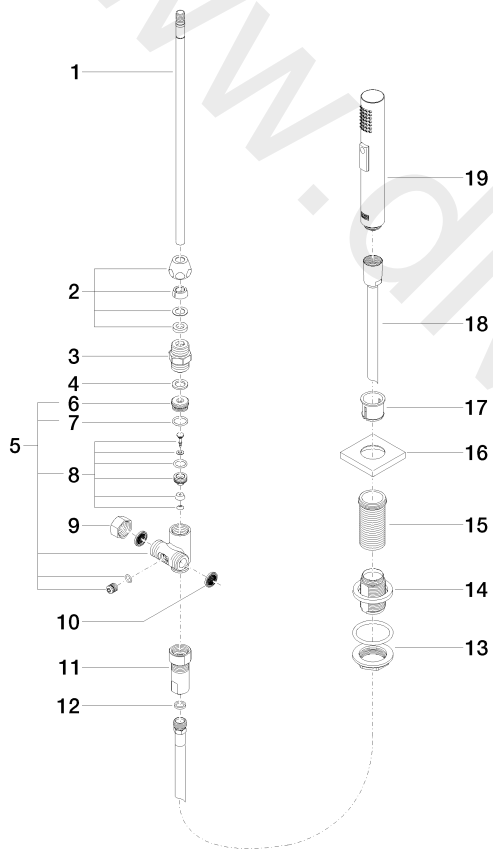

Kitchen - LOT

Side spray set - Brushed Dark Platinum

Article number: 27 722 970-99

Date of manufacture from 10/27/2020

Kitchen - LOT

Side spray set - Brushed Dark Platinum

Article number: 27 722 970-99

Date of manufacture from 10/27/2020

Spare parts list

Position	Number of units	Item Number	Spare part	Lead time
1	1	04 24 02 046 01-07	pipe	30
2	1	04 23 30 040 00-99	threaded connector	30
3	1	09 24 03 168 10 90	nipple	2
4	1	09 14 20 002 90	seal	2
5	1	04 17 09 046 10 90	diverter	2
6	1	09 24 04 112 10 90	nipple	2
7	1	09 14 10 033 90	seal	2
8	1	04 21 10 031 10 90	diverter	2
9	1	04 21 02 006 00 92	cap	2
10	2	09 23 01 039 90	sieve	2
11	1	04 24 03 241 00 90	nipple	2
12	1	09 14 20 019 90	seal	2
13	1	04 23 10 032 46 90	fixing set	2
14	1	12 720 970 90	extension	60
15	1	09 30 01 090-07	sleeve	30
16	1	09 27 78 011-99	rosette	30
17	1	09 18 40 085 90	sleeve	2
18	1	04 30 02 062 00-99	hose	30
19	1	04 12 11 158 00-99	shower	30