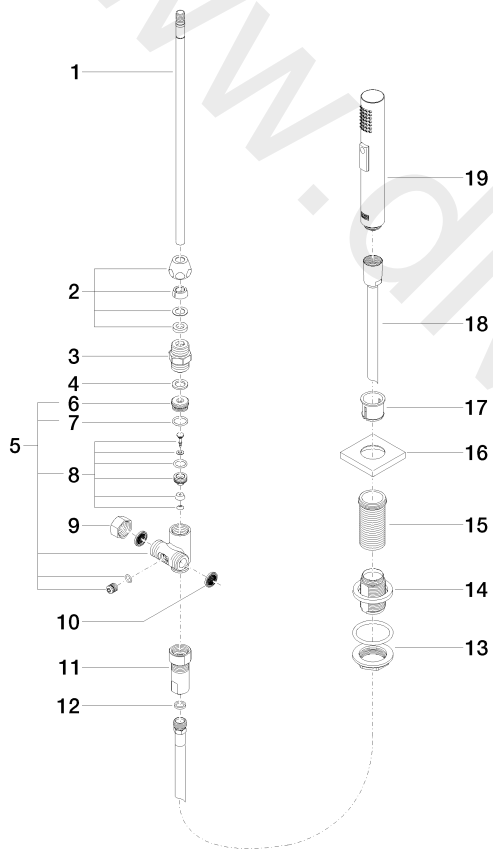

Kitchen - LOT

Side spray set - Platinum

Article number: 27 722 970-08

Date of manufacture from 10/27/2020

Kitchen - LOT

Side spray set - Platinum

Article number: 27 722 970-08

Date of manufacture from 10/27/2020

## Spare parts list

Position	Number of units	Item Number	Spare part	Lead time
1	1	04 24 02 046 01-07	pipe	30
2	1	04 23 30 040 00-08	threaded connector	20
3	1	09 24 03 168 10 90	nipple	2
4	1	09 14 20 002 90	seal	2
5	1	04 17 09 046 10 90	diverter	2
6	1	09 24 04 112 10 90	nipple	2
7	1	09 14 10 033 90	seal	2
8	1	04 21 10 031 10 90	diverter	2
9	1	04 21 02 006 00 92	cap	2
10	2	09 23 01 039 90	sieve	2
11	1	04 24 03 241 00 90	nipple	2
12	1	09 14 20 019 90	seal	2
13	1	04 23 10 032 46 90	fixing set	2
14	1	12 720 970 90	extension	60
15	1	09 30 01 090-07	sleeve	30
16	1	09 27 78 011-08	rosette	20
17	1	09 18 40 085 90	sleeve	2
18	1	04 30 02 062 00-08	hose	20
19	1	04 12 11 158 00-08	shower	20