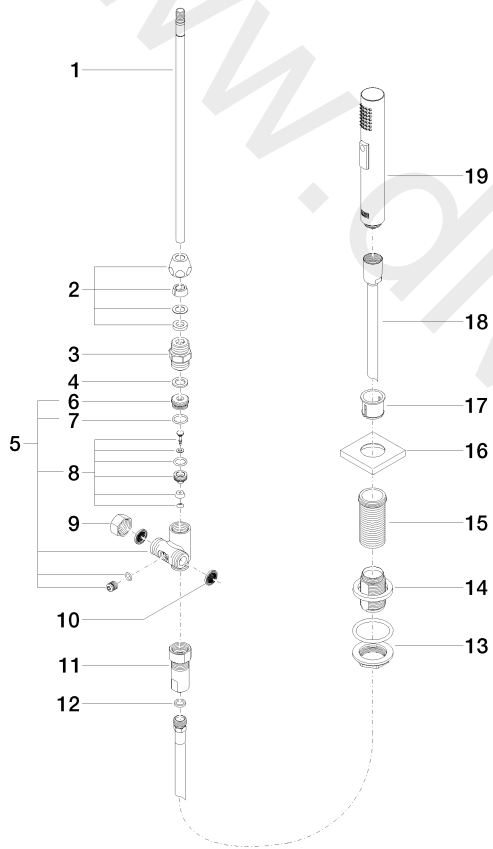

Kitchen - LOT

Side spray set - Brushed Platinum

Article number: 27 722 970-06

Date of manufacture from 10/27/2020

Kitchen - LOT

Side spray set - Brushed Platinum

Article number: 27 722 970-06

Date of manufacture from 10/27/2020

Spare parts list

Position	Number of units	Item Number	Spare part	Lead time
1	1	04 24 02 046 01-07	pipe	30
2	1	04 23 30 040 00-06	threaded connector	10
3	1	09 24 03 168 10 90	nipple	2
4	1	09 14 20 002 90	seal	2
5	1	04 17 09 046 10 90	diverter	2
6	1	09 24 04 112 10 90	nipple	2
7	1	09 14 10 033 90	seal	2
8	1	04 21 10 031 10 90	diverter	2
9	1	04 21 02 006 00 92	cap	2
10	2	09 23 01 039 90	sieve	2
11	1	04 24 03 241 00 90	nipple	2
12	1	09 14 20 019 90	seal	2
13	1	04 23 10 032 46 90	fixing set	2
14	1	12 720 970 90	extension	60
15	1	09 30 01 090-07	sleeve	30
16	1	09 27 78 011-06	rosette	10
17	1	09 18 40 085 90	sleeve	2
18	1	04 30 02 062 00-06	hose	10
19	1	04 12 11 158 00-06	shower	10