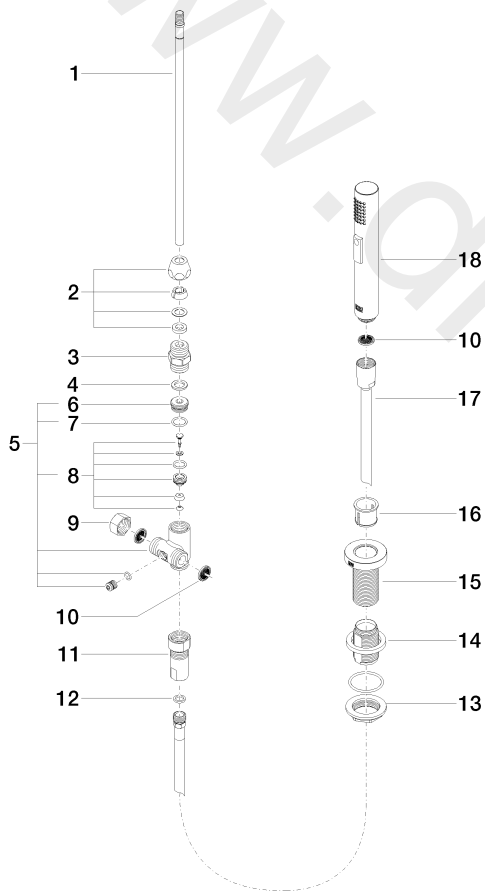

Kitchen - TARA ULTRA
Side spray set - Brushed Dark Platinum
Article number: 27 721 970-99
Date of manufacture from 10/27/2020

Kitchen - TARA ULTRA
Side spray set - Brushed Dark Platinum
Article number: 27 721 970-99
Date of manufacture from 10/27/2020

Spare parts list

Position	Number of units	Item Number	Spare part	Lead time
1	1	04 24 02 046 01-07	pipe	30
2	1	04 23 30 040 00-99	threaded connector	30
3	1	09 24 03 168 10 90	nipple	2
4	1	09 14 20 002 90	seal	2
5	1	04 17 09 046 10 90	diverter	2
6	1	09 24 04 112 10 90	nipple	2
7	1	09 14 10 033 90	seal	2
8	1	04 21 10 031 10 90	diverter	2
9	1	04 21 02 006 00 92	cap	2
10	2	09 23 01 039 90	sieve	2
11	1	04 24 03 241 00 90	nipple	2
12	1	09 14 20 019 90	seal	2
13	1	04 30 11 038 66 90	fixing set	2
14	1	12 720 970 90	extension	60
15	1	09 30 01 285-99	rosette	30
16	1	09 18 40 085 90	sleeve	2
17	1	04 30 02 062 00-99	hose	30
18	1	04 12 11 158 00-99	shower	30