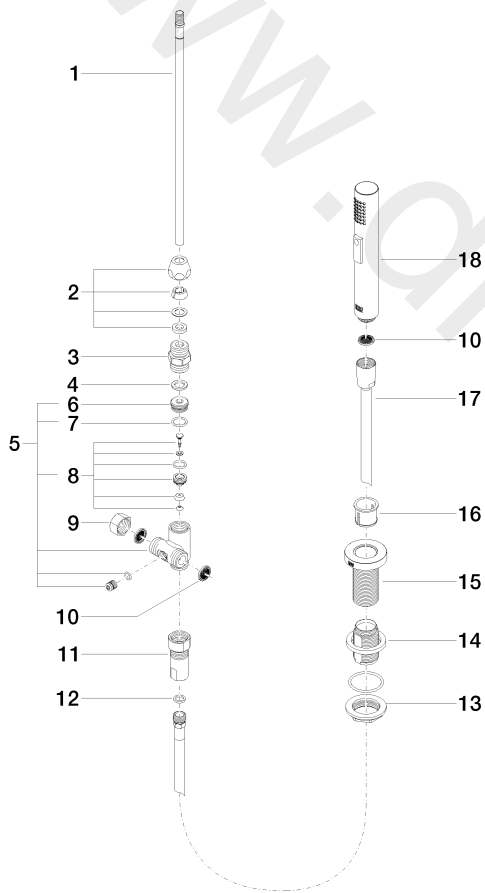

Kitchen - TARA ULTRA

Side spray set - Platinum

Article number: 27 721 970-08

Date of manufacture from 10/27/2020

Kitchen - TARA ULTRA

Side spray set - Platinum

Article number: 27 721 970-08

Date of manufacture from 10/27/2020

## Spare parts list

Position	Number of units	Item Number	Spare part	Lead time
1	1	04 24 02 046 01-07	pipe	30
2	1	04 23 30 040 00-08	threaded connector	20
3	1	09 24 03 168 10 90	nipple	2
4	1	09 14 20 002 90	seal	2
5	1	04 17 09 046 10 90	diverter	2
6	1	09 24 04 112 10 90	nipple	2
7	1	09 14 10 033 90	seal	2
8	1	04 21 10 031 10 90	diverter	2
9	1	04 21 02 006 00 92	cap	2
10	2	09 23 01 039 90	sieve	2
11	1	04 24 03 241 00 90	nipple	2
12	1	09 14 20 019 90	seal	2
13	1	04 30 11 038 66 90	fixing set	2
14	1	12 720 970 90	extension	60
15	1	09 30 01 285-08	rosette	20
16	1	09 18 40 085 90	sleeve	2
17	1	04 30 02 062 00-08	hose	20
18	1	04 12 11 158 00-08	shower	20