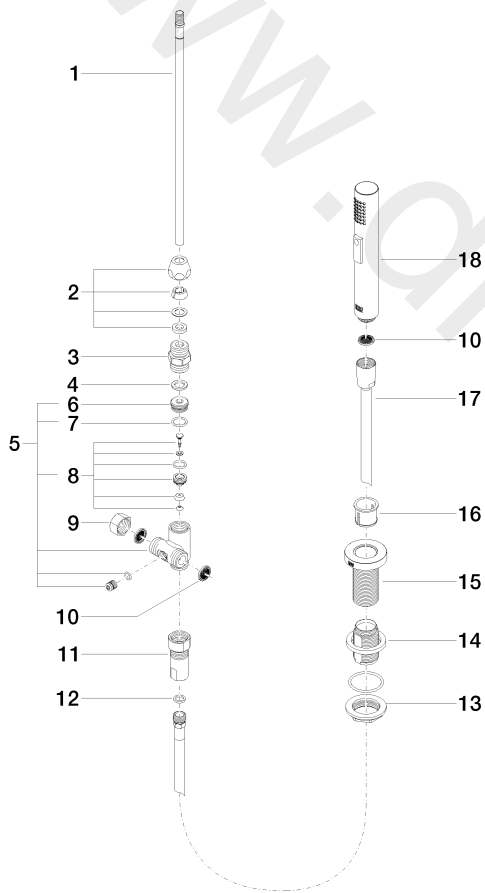

Kitchen - TARA ULTRA

Side spray set - Brushed Platinum

Article number: 27 721 970-06

Date of manufacture from 10/27/2020

Kitchen - TARA ULTRA

Side spray set - Brushed Platinum

Article number: 27 721 970-06

Date of manufacture from 10/27/2020

## Spare parts list

Position	Number of units	Item Number	Spare part	Lead time
1	1	04 24 02 046 01-07	pipe	30
2	1	04 23 30 040 00-06	threaded connector	10
3	1	09 24 03 168 10 90	nipple	2
4	1	09 14 20 002 90	seal	2
5	1	04 17 09 046 10 90	diverter	2
6	1	09 24 04 112 10 90	nipple	2
7	1	09 14 10 033 90	seal	2
8	1	04 21 10 031 10 90	diverter	2
9	1	04 21 02 006 00 92	cap	2
10	2	09 23 01 039 90	sieve	2
11	1	04 24 03 241 00 90	nipple	2
12	1	09 14 20 019 90	seal	2
13	1	04 30 11 038 66 90	fixing set	2
14	1	12 720 970 90	extension	60
15	1	09 30 01 285-06	rosette	10
16	1	09 18 40 085 90	sleeve	2
17	1	04 30 02 062 00-06	hose	10
18	1	04 12 11 158 00-06	shower	10