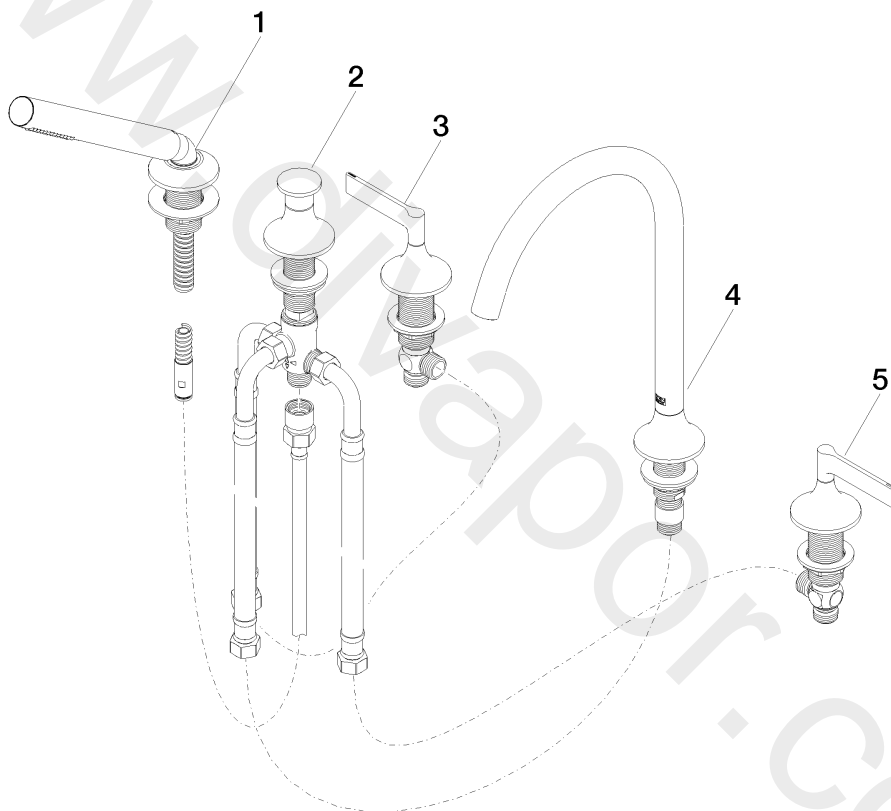

Bathtub - VAIA

Five hole tub set for deck-mounted tub installation with diverter - Chrome

Article number: 27 522 819-00

Date of manufacture from 3/13/2017

## Bathtub - VAIA

Five hole tub set for deck-mounted tub installation with diverter - Chrome

Article number: 27 522 819-00

Date of manufacture from 3/13/2017

### Spare parts list

Position	Number of units	Item Number	Spare part	Lead time
1	1	27 702 809-00	Hand shower set for deck-mounted tub installation - Chrome	10
2	1	29 140 809-00	Two-way diverter for deck-mounted tub installation - Chrome	10
3	1	20 000 818-00	Deck valve clockwise-closing hot - Chrome	60
4	2	12 502 970 90	Flexible supply line 1/2" x 1/2" x 15-3/4" -	2
5	1	13 612 809-00	Tub spout without diverter for deck-mounted installation - Chrome	60
6	1	20 000 819-00	Deck valve counter-clockwise closing cold - Chrome	60