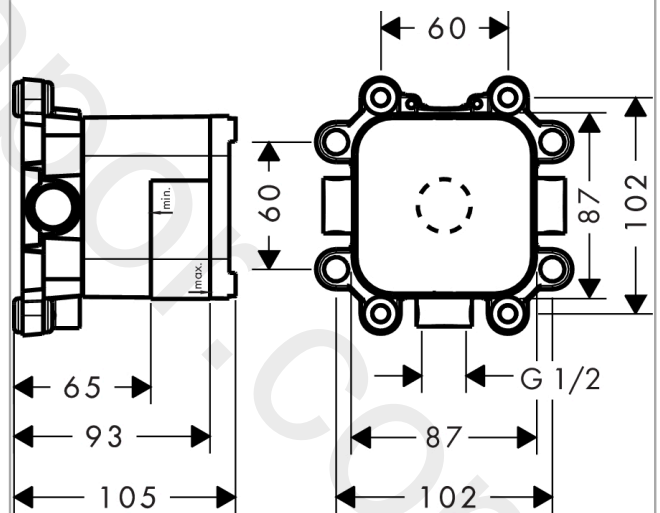

AXOR Showers/Front

Basic set for LampShower 275 1jet with shower arm and overhead shower 240 2jet with shower arm

Finish: n.a. Article Number: 26909180

product features

- the basic set is required in case of insufficient quality and stability of the wall structure
- sound-decoupled installation
- TÜV certified
- connection for power supply by empty tube
- connection dimension: Rp 1/2
- WRAS 2112047
- WRAS 2112047 - Approval letter

Article Details

Price excl. VAT

416,67 £

Product image

Scale drawing

AXOR Showers/Front

Basic set for LampShower 275 1jet with shower arm and overhead shower 240 2jet with shower arm

Finish: n.a. Article Number: 26909180

Exploded Drawing

Year of production: >12/16

AXOR Showers/Front

Basic set for LampShower 275 1jet with shower arm and overhead shower 240 2jet with shower arm

Finish: **n.a.** Article Number: **26909180**

Spare part list

Year of production: >12/16

Pos.		Article Number	Price	PU
1	mounting kit	96343000	£ 20,50	1
2	sealing foil	95833000	£ 35,00	1