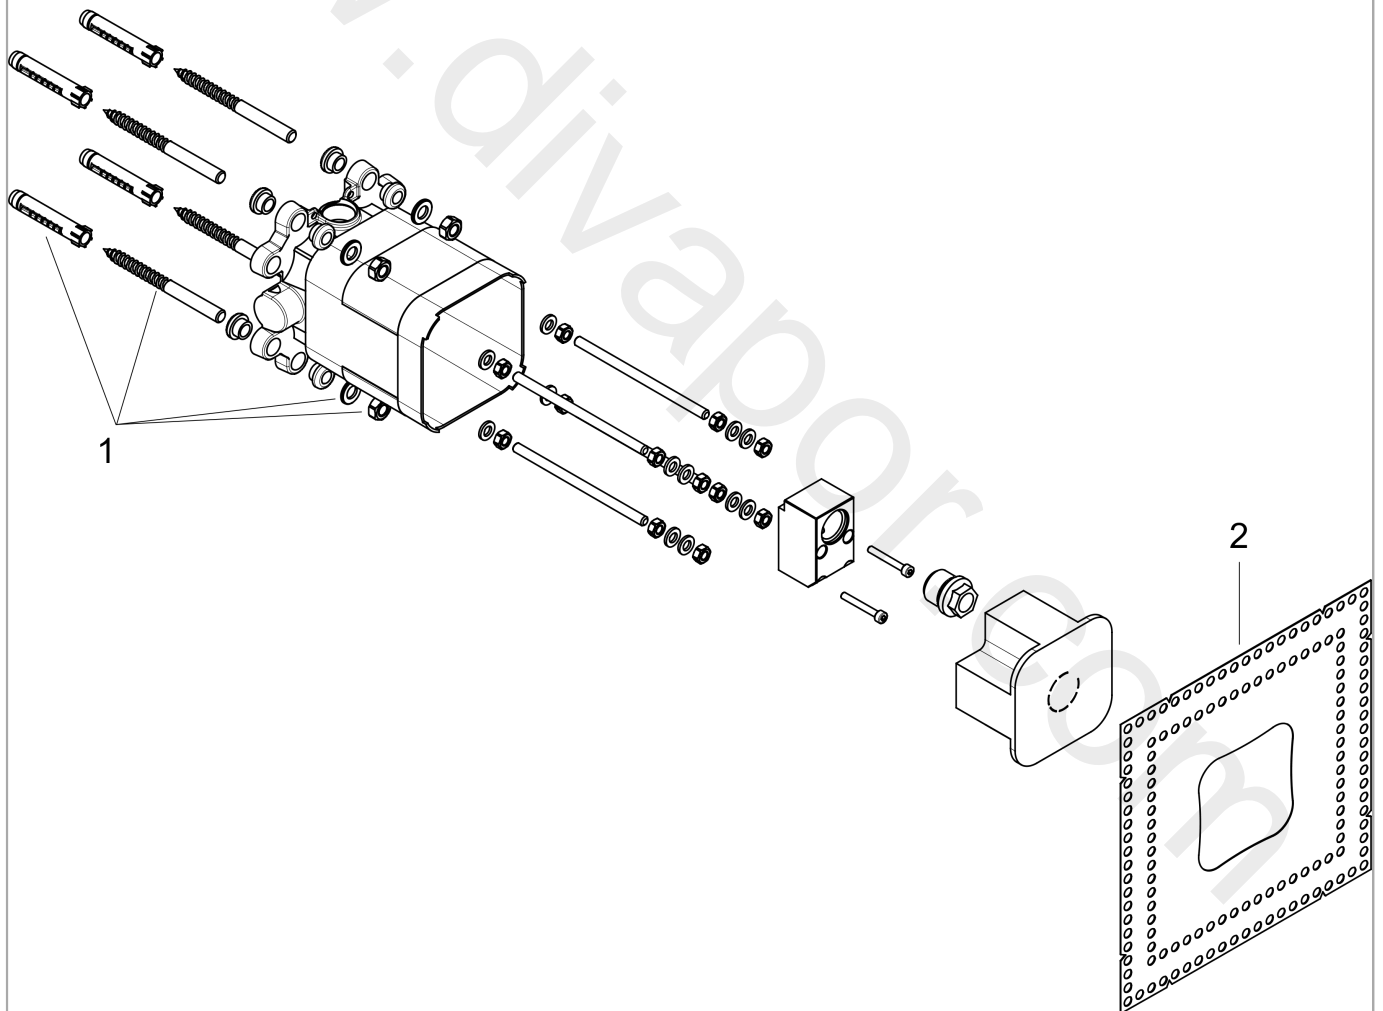

AXOR Showers/Front

Basic set for LampShower 275 1jet with shower arm and overhead shower 240 2jet with shower arm

Finish: n.a. Article Number: 26909180

product features

- the basic set is required in case of insufficient quality and stability of the wall structure
- sound-decoupled installation
- TÜV certified
- connection for power supply by empty tube
- connection dimension: Rp 1/2
- WRAS 2112047
- WRAS 2112047 - Approval letter

Article Details

Price excl. VAT

416,67 £

Product image

Scale drawing

AXOR Showers/Front

Basic set for LampShower 275 1jet with shower arm and overhead shower 240 2jet with shower arm

Finish: n.a. Article Number: 26909180

Exploded Drawing

Year of production: >12/16

AXOR Showers/Front

Basic set for LampShower 275 1jet with shower arm and overhead shower 240 2jet with shower arm

Finish: **n.a.** Article Number: **26909180**

Spare part list

Year of production: >12/16

Pos.		Article Number	Price	PU
1	mounting kit	96343000	£ 20,50	1
2	sealing foil	95833000	£ 35,00	1