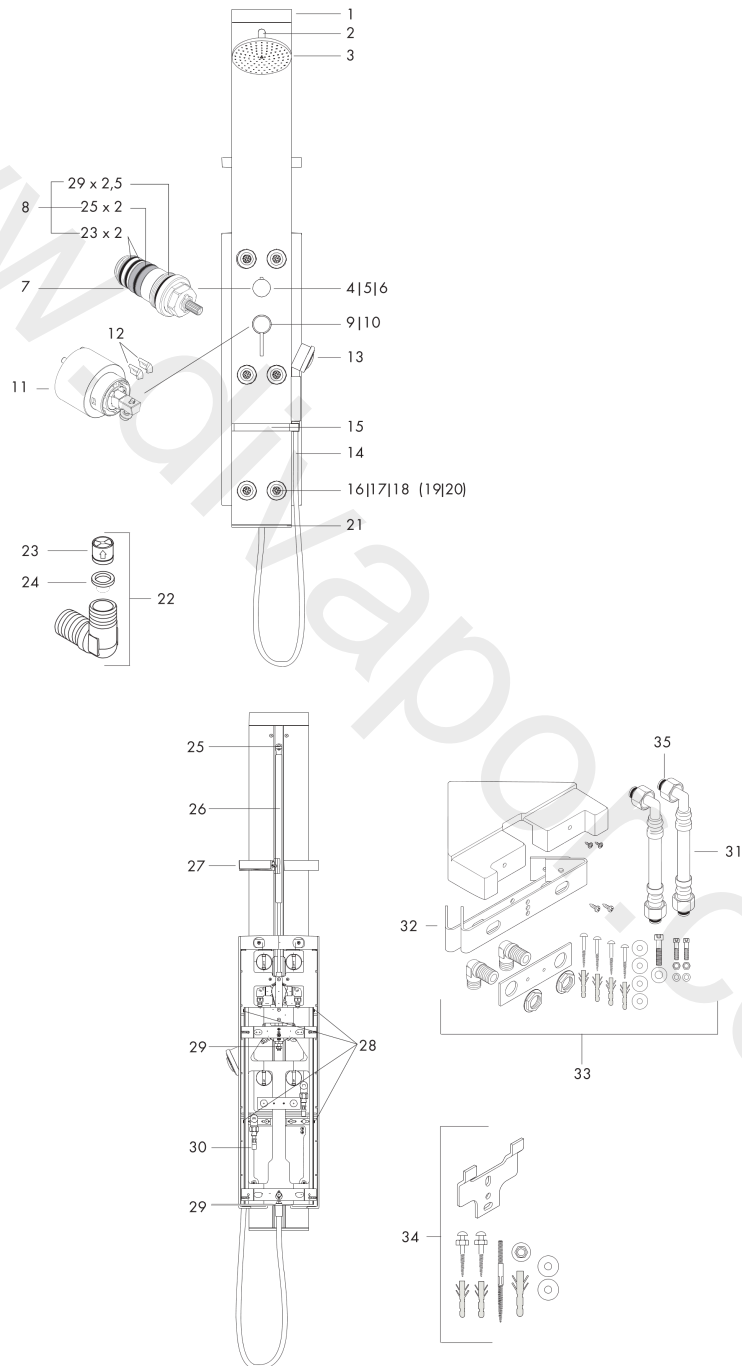

Pharo shower panel Lift 2 M 20 wall-/ corner version without light manual
 Surfaces: Article Number: **26870000**

Exploded Drawing

Year of production: **04/04 - 02/09**

Pharo shower panel Lift 2 M 20 wall-/ corner version without light manual

Surfaces: Article Number: **26870000**

Spare part list

Year of production: **04/04 - 02/09**

Pos.	Description	Article Number	Price	PU
1	upper cover	97200000	£ 96,00	1
2	shower arm	97196000	£ 79,00	1
3	head shower	97195000	£ 585,00	1
4	handle for thermostat	92117000	£ 96,00	1
5	sleeve	95032000	£ 43,00	1
6	adapter for handle	97108000	£ 20,50	1
7	thermostat cartridge	94282000	£ 137,00	1
8	sealing set	95037000	£ 51,00	1
9	handle	10490000	£ 110,00	1
10	flange	97057000	£ 25,00	1
11	cartridge on/off control	96645000	£ 79,00	1
12	diverter fixing device	97588000	£ 16,10	1
13	handshower	28536000	£ 78,00	1
14	shower hose Isiflex'B 1,60 m	28276000	£ 38,00	1
15	grab bar	97284320	£ 370,00	1
16	body shower without spray head	97197000	£ 35,00	1
17	O-ring 12x2	98214000	£ 3,30	1
18	escutcheon	97198320	£ 16,10	1
19	body shower (massage jet)	28408000	£ 21,00	1
20	body shower (normal jet)	28406000	£ 25,00	1
21	lower cover	97201000	£ 79,00	1
22	hose connection angel	25948000	£ 51,00	1
23	set of non return valves DW 15	94074000	£ 16,10	1
24	filter	97973000	£ 16,10	1
25	Hose Connection	98924000	£ 13,30	1
26	gas spring	98611000	£ 137,00	1
27	shelf	97199000	£ 51,00	1
28	set of sliding roller	98890000	£ 96,00	1
29	connecting thread	97594000	£ 9,00	1
30	connection hose	97202000	£ 110,00	1
31	connection hose 800 mm G½ x G½	25963000	£ 64,00	1
32	fixing angel	97605000	£ 64,00	1
33	corner fitting set white	26214000	£ 370,00	1
34	mounting kit	97203000	£ 110,00	1
35	O-ring 11x2	98127000	£ 3,30	1
a	nut	92981000	-	1