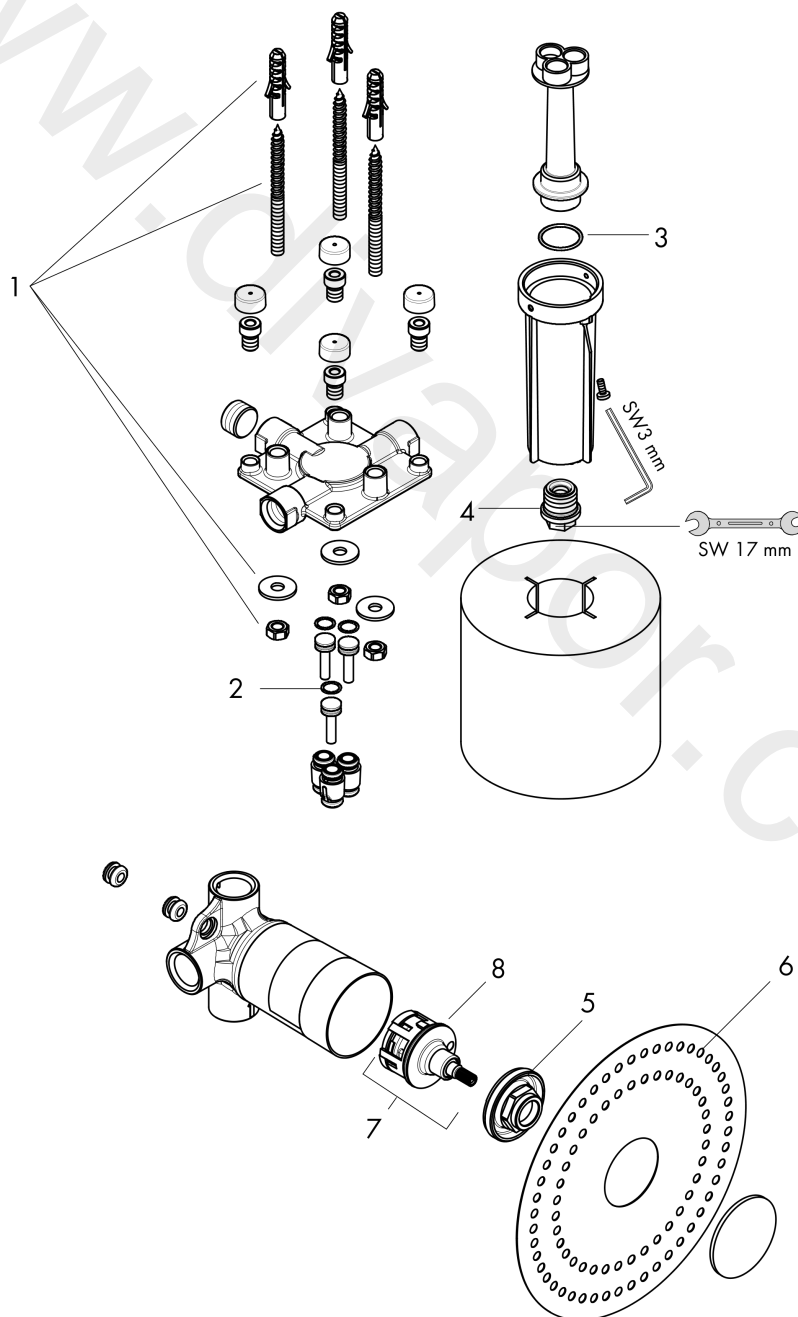

AXOR ShowerSolutions
Basic set for overhead shower with ceiling connector
 Finish: n.a. Article Number: **26434181**

product features

- ceiling installation
- includes polystyrene sheathing as a placeholder during installation
- minimum mounting depth: 50 mm
- maximum mounting depth: 125 mm
- connection dimension: Rp 1/2

Product image

Scale drawing

AXOR ShowerSolutions
Basic set for overhead shower with ceiling connector
Finish: n.a. Article Number: **26434181**

Exploded Drawing

Year of production: >08/21

AXOR ShowerSolutions
Basic set for overhead shower with ceiling connector
 Finish: n.a. Article Number: **26434181**

Spare part list

Year of production: >08/21

Pos.		Article Number	Price	PU
1	mounting kit	97722000	£ 64,00	1
2	O-ring 9x2	98119000	£ 3,30	1
3	O-ring 24x2	98388000	£ 3,30	1
4	O-ring 18x2	98181000	£ 6,10	1
5	nut	97550000	£ 16,10	1
6	sealing foil	96493000	£ 9,00	1
7	diverter unit	96604001	-	1
8	O-ring 39x2,5	92322000	£ 3,30	1