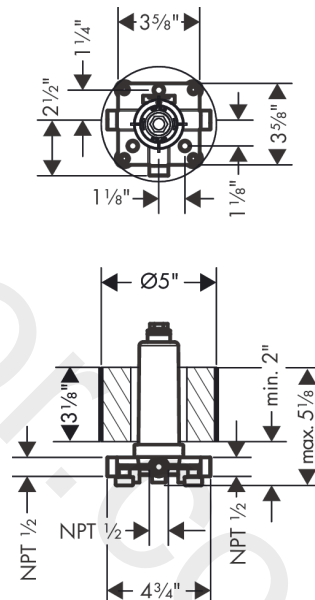

AXOR ShowerSolutions
Basic set for overhead shower with ceiling connector
 Finish: n.a. Article Number: **26434181**

product features

- ceiling installation
- includes polystyrene sheathing as a placeholder during installation
- minimum mounting depth: 50 mm
- maximum mounting depth: 125 mm
- connection dimension: Rp 1/2

Product image

Scale drawing

AXOR ShowerSolutions
Basic set for overhead shower with ceiling connector
Finish: n.a. Article Number: **26434181**

Exploded Drawing

Year of production: >08/21

AXOR ShowerSolutions
Basic set for overhead shower with ceiling connector
 Finish: n.a. Article Number: **26434181**

Spare part list

Year of production: >08/21

Pos.		Article Number	Price	PU
1	mounting kit	97722000	£ 64,00	1
2	O-ring 9x2	98119000	£ 3,30	1
3	O-ring 24x2	98388000	£ 3,30	1
4	O-ring 18x2	98181000	£ 6,10	1
5	nut	97550000	£ 16,10	1
6	sealing foil	96493000	£ 9,00	1
7	diverter unit	96604001	-	1
8	O-ring 39x2,5	92322000	£ 3,30	1