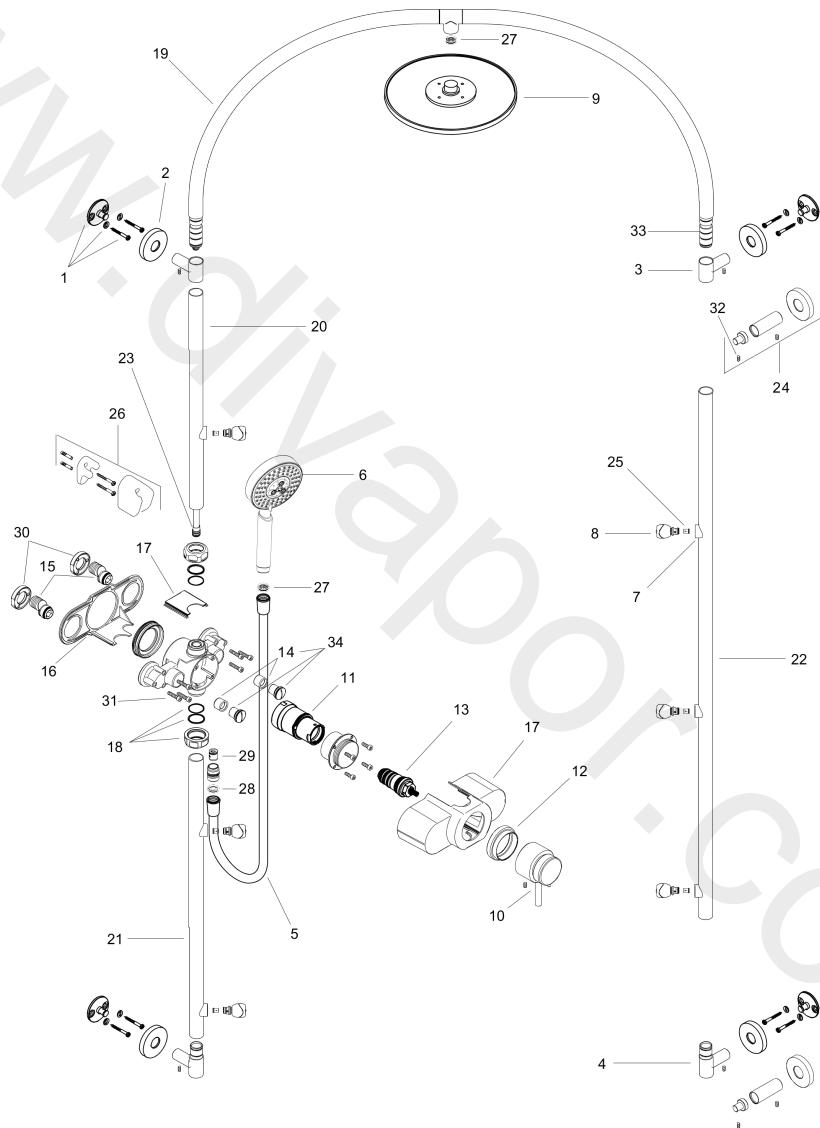

**ShowerArc**

Surfaces: Article Number: **26396000**

**Exploded Drawing**

Year of production: **05/05 - 12/10**

## ShowerArc

Surfaces: Article Number: **26396000**