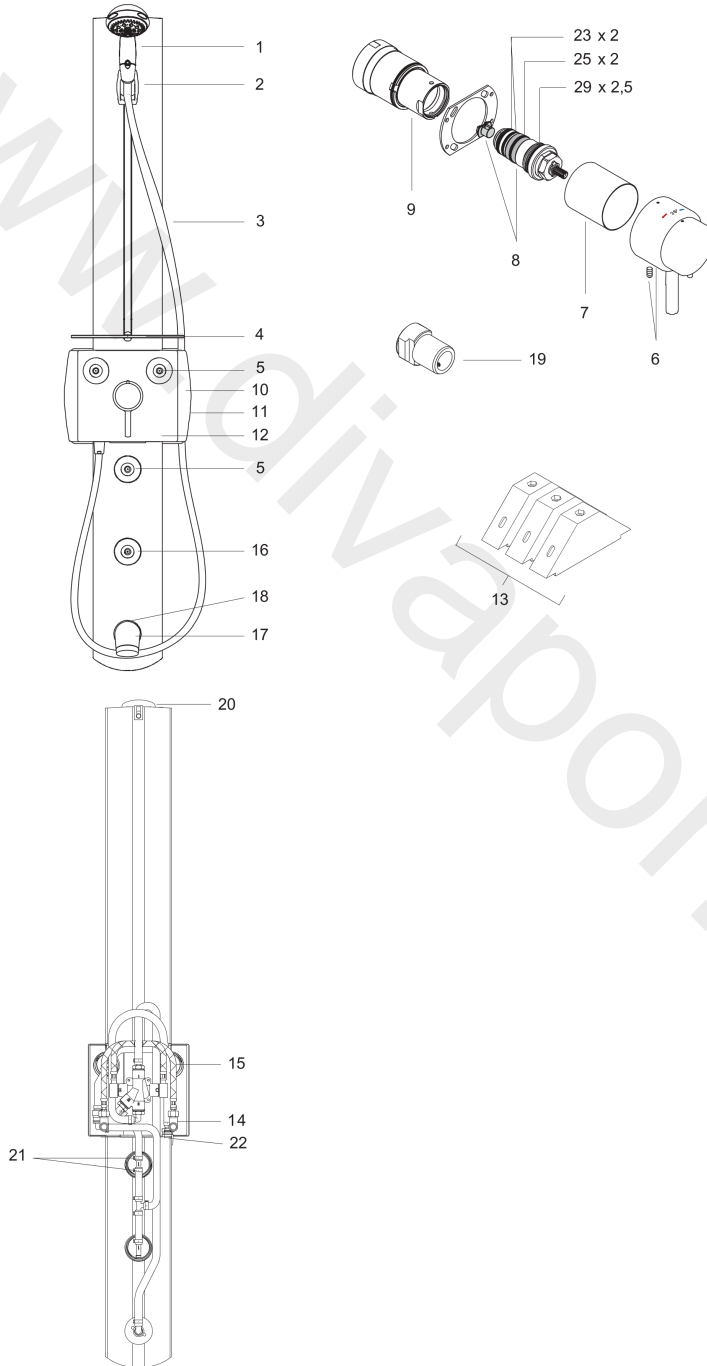

Shower Panel Comfort Plus M 20, Wall/Corner without lighting, manual over-bath version
 Surfaces: Article Number: **26363000**

Exploded Drawing

Year of production: **09/02 - 06/05**

Shower Panel Comfort Plus M 20, Wall/Corner without lighting, manual over-bath version

Surfaces: Article Number: **26363000**

Spare part list

Year of production: **09/02 - 06/05**

Pos.	Description	Article Number	Price	PU
1	handshower	28536000	£ 78,00	1
2	support, assy	25968000	£ 79,00	1
3	shower hose Isiflex'B 1,60 m	28276000	£ 38,00	1
4	shelf	25969000	£ 79,00	1
5	body shower	25970000	£ 43,00	1
6	handle Triostat	25971000	£ 173,00	1
7	sleeve	25972000	£ 16,10	1
8	thermostat cartridge	96903000	£ 137,00	1
9	shut off unit with selector	25986000	£ 79,00	1
10	sidecover	25974880	£ 96,00	1
11	seal	25975000	£ 79,00	1
12	frontcover	25985880	£ 173,00	1
13	mounting kit	25977000	£ 110,00	1
14	hose connection angel	25978000	£ 43,00	1
15	connection hose	97202000	£ 110,00	1
16	escutcheon	25981000	£ 16,10	1
17	spout	26207000	£ 137,00	1
18	escutcheon	25916000	£ 9,00	1
19	support for accessoires	26390000	£ 64,00	1
20	upper cover	97488000	£ 43,00	1
21	hose clamp 15,7-18,5	97551000	£ 25,00	1
22	connecting thread	97594000	£ 9,00	1
a	sealing set	95037000	£ 51,00	1