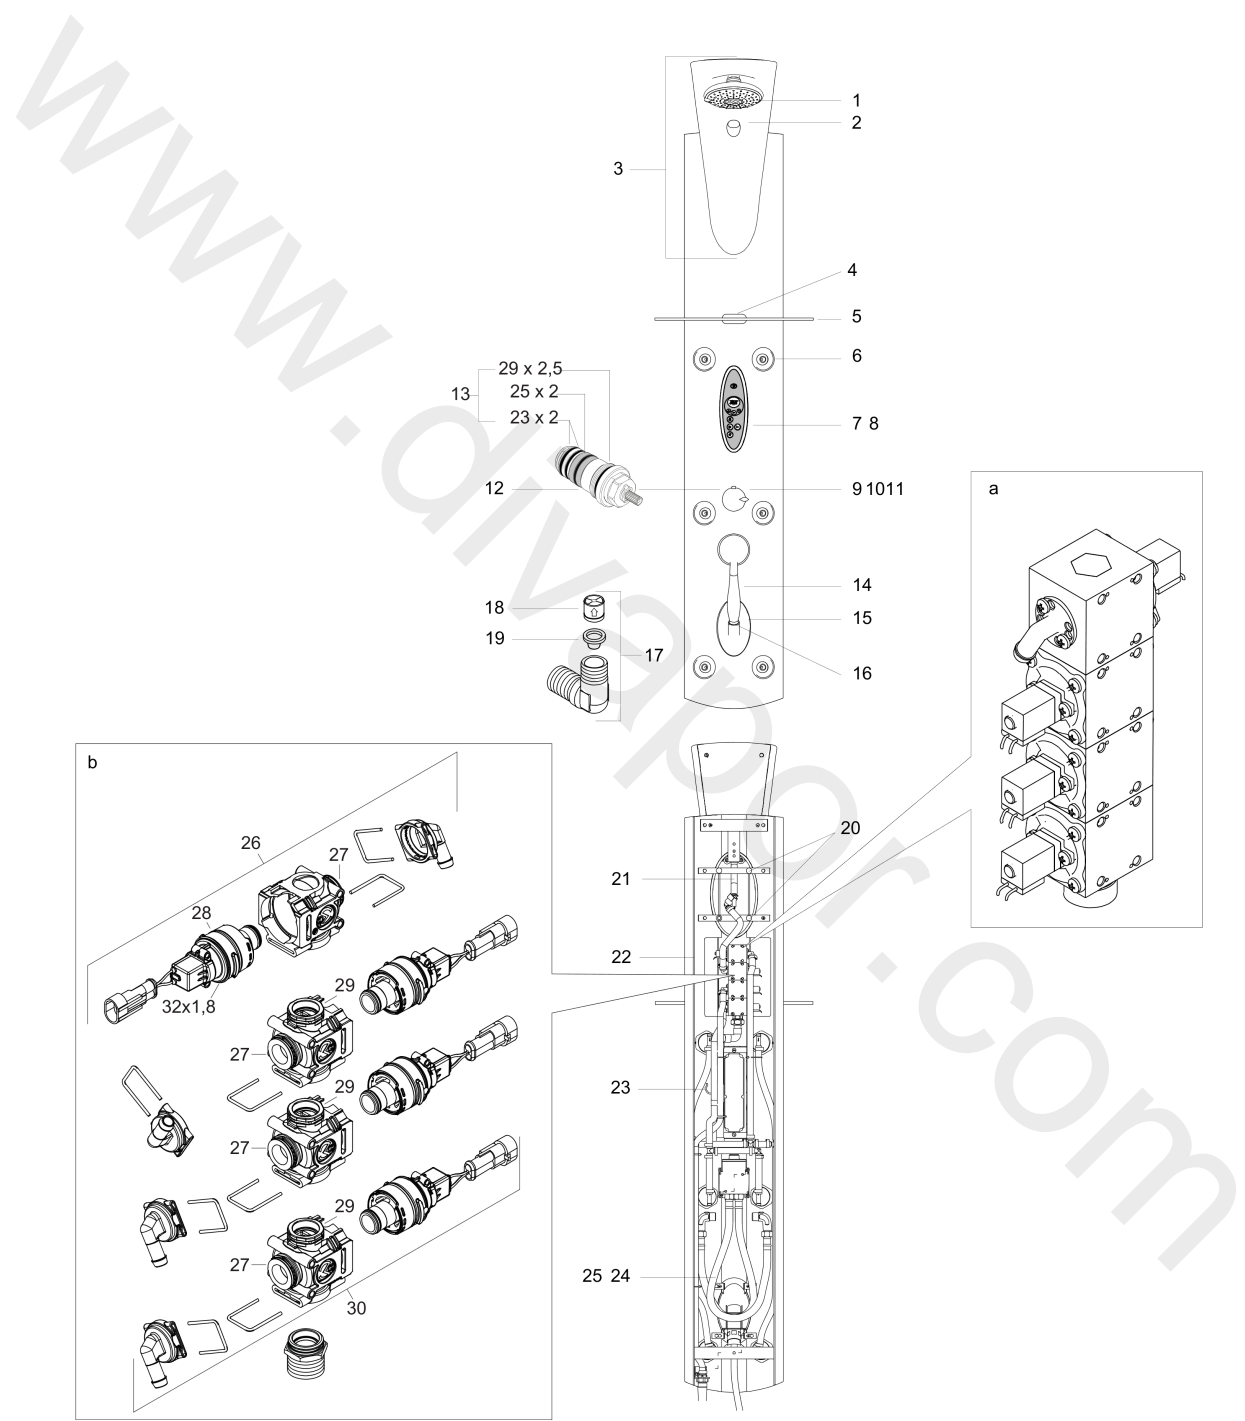

Shower Panel Prestige SL 20, Wall/Corner version with lighting, semi electronic
Surfaces: Article Number: 26131000

Exploded Drawing

Year of production: 06/04 - 08/10

Shower Panel Prestige SL 20, Wall/Corner version with lighting, semi electronic

Surfaces: Article Number: **26131000**

Spare part list

Year of production: **06/04 - 08/10**

Pos.	Description	Article Number	Price	PU
1	head shower	97278000	£ 224,00	1
2	spare bulb 12 V / 10 W	25946000	-	1
3	canopy cpl.	26018000	-	1
4	support element	25961000	£ 110,00	1
5	shelf	25942000	£ 275,00	1
6	body shower	25944000	£ 173,00	1
7	control panel / control system K4 Lite	96784000	£ 2.330,00	1
8	transformer	96785000	£ 275,00	1
9	handle for thermostat	92241000	£ 110,00	1
10	adapter for handle	97108000	£ 20,50	1
11	sleeve	98756000	£ 51,00	1
12	thermostat cartridge	94282000	£ 137,00	1
13	sealing set	95037000	£ 51,00	1
14	handshower	28536000	£ 78,00	1
15	shower holder, assy	25943980	-	1
16	shower hose Isiflex'B 1,60 m	28276000	£ 38,00	1
17	hose connection angel	25948000	£ 51,00	1
18	set of non return valves DW 15	94074000	£ 16,10	1
19	filter	97973000	£ 16,10	1
20	EJOT-screw	97671000	£ 13,30	1
21	connection hose	97246000	£ 35,00	1
22	seal	25910000	£ 13,30	1
23	temperature sensor	25926000	£ 137,00	1
24	connection hose 600 mm G½ x G½	25928000	£ 51,00	1
25	O-ring 11x2	98127000	£ 3,30	1
26	group of solenoid valves	92992000	£ 445,00	1
27	O-ring 20x1,5	98197000	£ 3,30	1
28	solenoid valve	95607000	£ 224,00	1
29	O-ring 21x1,5	98219000	£ 3,30	1
30	group of solenoid valves	92994000	£ 445,00	1
a	group of solenoid valves V1	96646000	-	1
b	solenoid valve	95607000	£ 224,00	1
c	mounting kit	25949000	£ 79,00	1