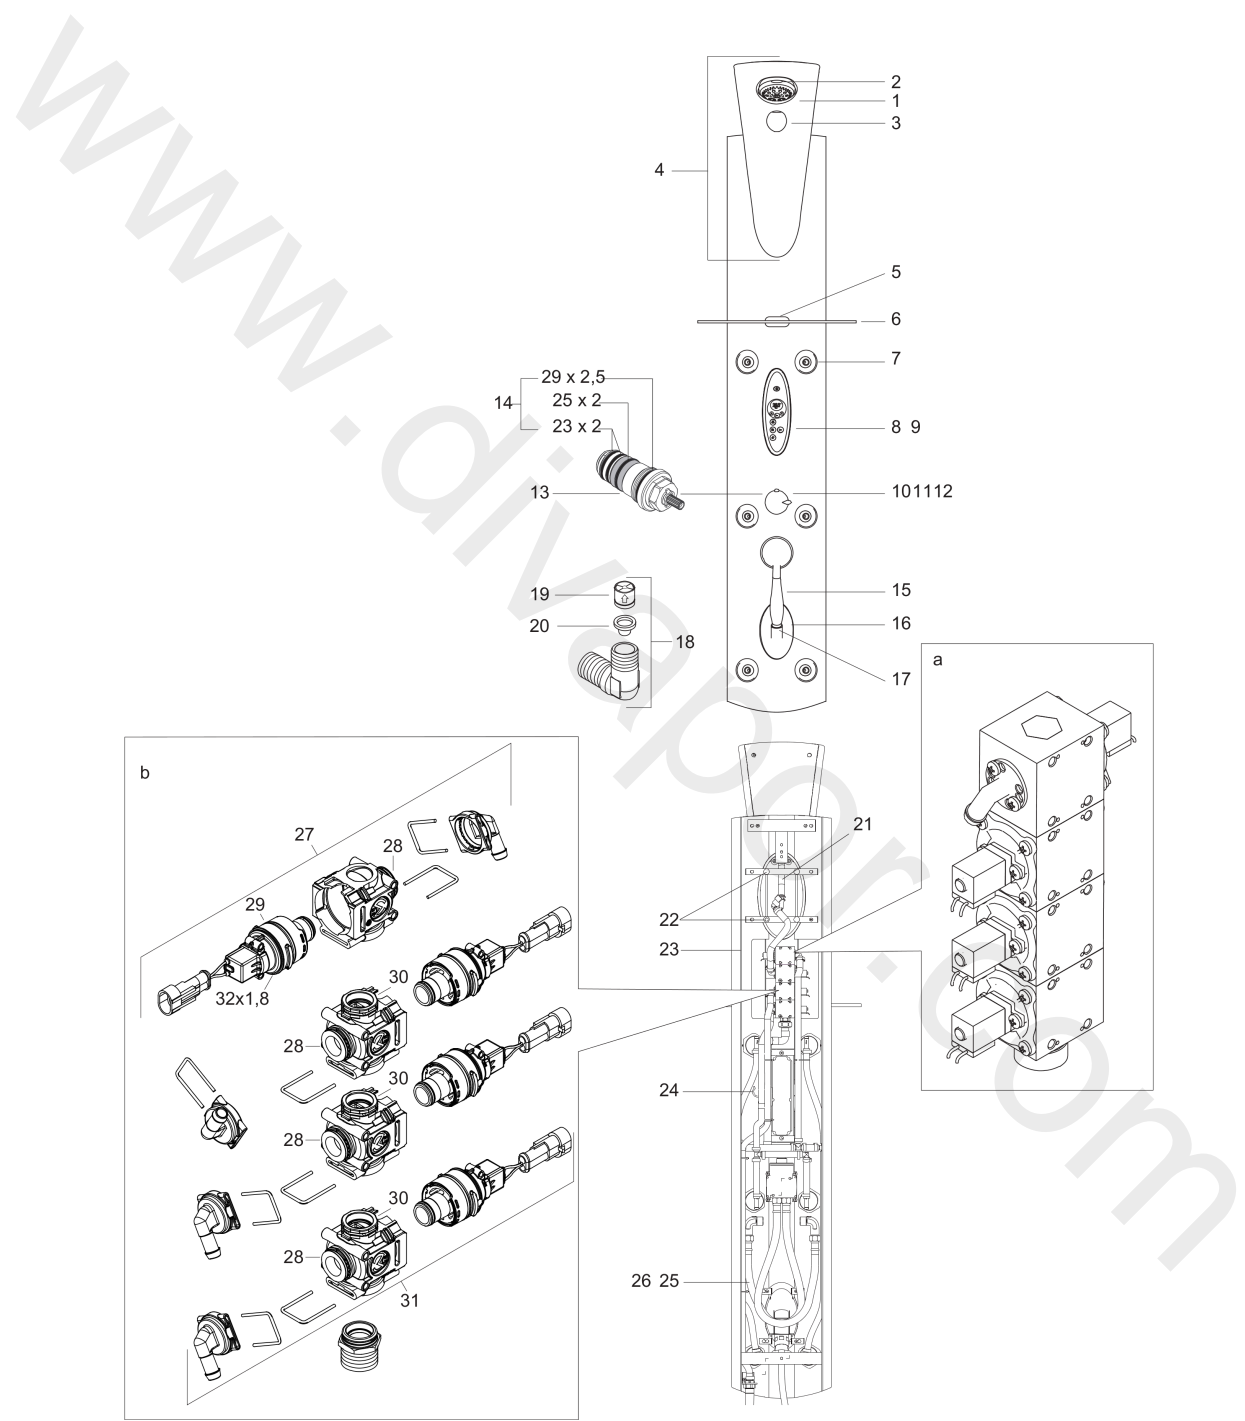

Shower Panel Prestige SL 20, Wall/Corner version with lighting, semi electronic
 Surfaces: Article Number: 26131000

Exploded Drawing

Year of production: 06/02 - 05/04

Shower Panel Prestige SL 20, Wall/Corner version with lighting, semi electronic

Surfaces: Article Number: **26131000**

Spare part list

Year of production: **06/02 - 05/04**

Pos.	Description	Article Number	Price	PU
1	canopy cpl.	26018000	-	1
2	support	97593000	£ 9,00	1
3	spare bulb 12 V / 10 W	25946000	-	1
4	canopy cpl.	26018000	-	1
5	support element	25961000	£ 110,00	1
6	shelf	25942000	£ 275,00	1
7	body shower	25944000	£ 173,00	1
8	control panel / control system K4 Lite	96784000	£ 2.330,00	1
9	transformer	96785000	£ 275,00	1
10	handle for thermostat	92241000	£ 110,00	1
11	adapter for handle	97108000	£ 20,50	1
12	sleeve	98756000	£ 51,00	1
13	thermostat cartridge	94282000	£ 137,00	1
14	sealing set	95037000	£ 51,00	1
15	handshower	28536000	£ 78,00	1
16	shower holder, assy	25943980	-	1
17	shower hose Isiflex'B 1,60 m	28276000	£ 38,00	1
18	hose connection angel	25948000	£ 51,00	1
19	set of non return valves DW 15	94074000	£ 16,10	1
20	filter	97973000	£ 16,10	1
21	connection hose	97246000	£ 35,00	1
22	EJOT-screw	97671000	£ 13,30	1
23	seal	25910000	£ 13,30	1
24	temperature sensor	25926000	£ 137,00	1
25	connection hose 600 mm G½ x G½	25928000	£ 51,00	1
26	O-ring 11x2	98127000	£ 3,30	1
27	group of solenoid valves	92992000	£ 445,00	1
28	O-ring 20x1,5	98197000	£ 3,30	1
29	solenoid valve	95607000	£ 224,00	1
30	O-ring 21x1,5	98219000	£ 3,30	1
31	group of solenoid valves	92994000	£ 445,00	1
a	group of solenoid valves V1	96646000	-	1
b	solenoid valve	95607000	£ 224,00	1
c	mounting kit	25949000	£ 79,00	1
d	hexagon socket screw M4x35	92160000	£ 3,30	1