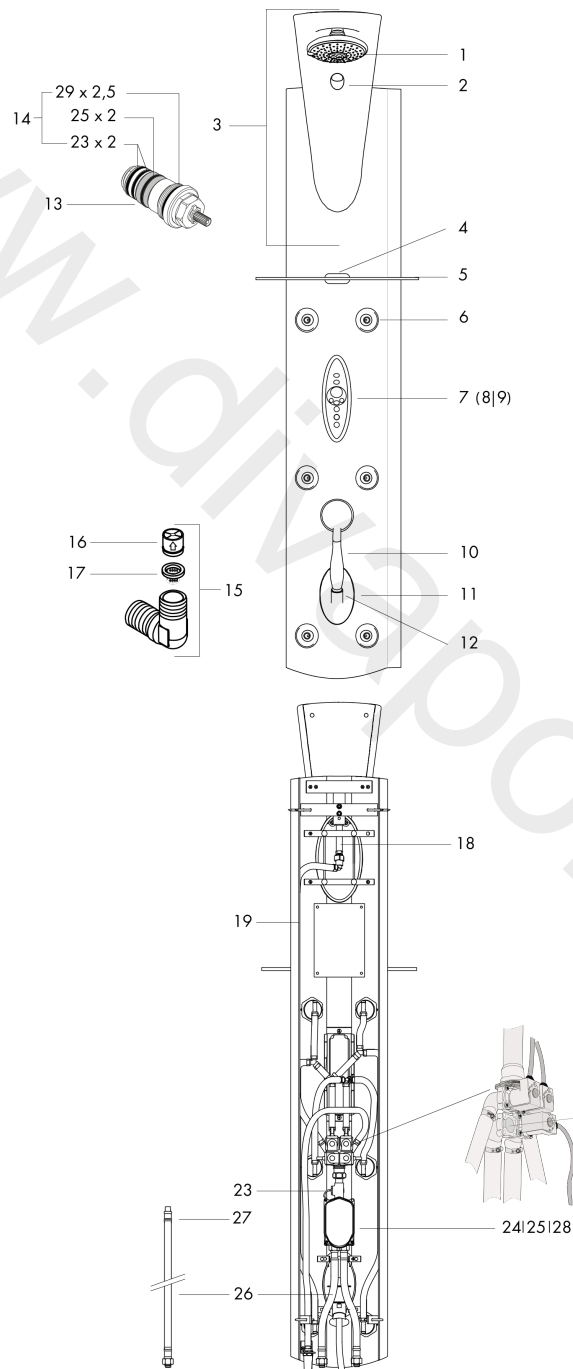

Shower Panel Prestige EL 40, Corner version with lighting, electronic
 Surfaces: Article Number: 26122000

Exploded Drawing

Year of production: 06/04 - 06/08

Shower Panel Prestige EL 40, Corner version with lighting, electronic

Surfaces: Article Number: **26122000**

Spare part list

Year of production: **06/04 - 06/08**

Pos.	Description	Article Number	Price	PU
1	head shower	97278000	£ 224,00	1
2	spare bulb 12 V / 10 W	25946000	-	1
3	canopy cpl.	26018000	-	1
4	support element	25961000	£ 110,00	1
5	shelf	25942000	£ 275,00	1
6	body shower	25944000	£ 173,00	1
7	control panel K4	25929000	£ 830,00	1
8	control system K4	25931000	£ 1.190,00	1
9	transformer	25925000	£ 224,00	1
10	handshower	28536000	£ 78,00	1
11	shower holder, assy	25943980	-	1
12	shower hose Isiflex'B 1,60 m	28276000	£ 38,00	1
13	thermostat cartridge	96668000	£ 173,00	1
14	sealing set	95037000	£ 51,00	1
15	hose connection angel	25948000	£ 51,00	1
16	set of non return valves DW 15	97350000	£ 20,50	1
17	filter	97973000	£ 16,10	1
18	connection hose	97246000	£ 35,00	1
19	seal	25953000	£ 6,10	1
20	solenoid coil 12 V DC	25904000	£ 137,00	1
21	spring and tappet for solenoid valve	95848000	£ 79,00	1
22	solenoid valve membrane	26205000	£ 51,00	1
23	temperature sensor	25926000	£ 137,00	1
24	thermostat motor K4	25927000	£ 224,00	1
25	fixation for motor	96726000	£ 9,00	1
26	connection hose 800 mm G½ x G½	25966000	£ 43,00	1
27	O-ring 11x2	98127000	£ 3,30	1
28	operating shaft	92589000	£ 13,30	1
a	mounting kit	25950000	£ 137,00	1