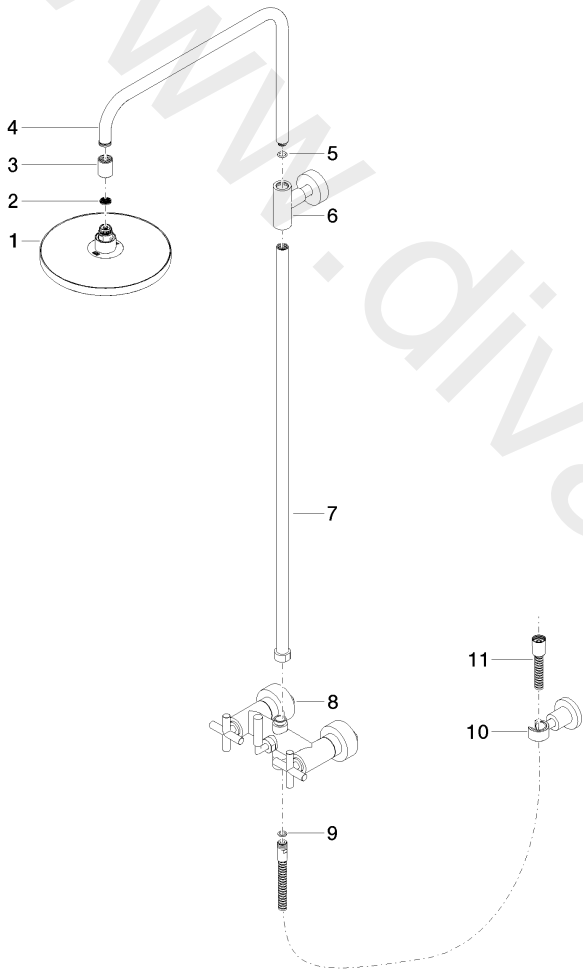

Shower - TARA

Showerpipe without hand shower - Matte Black

Article number: 26 633 892-33

Shower - TARA

Showerpipe without hand shower - Matte Black

Article number: 26 633 892-33

Spare parts list

| Position | Quantity used | Item Number | Spare part | Delivery time |
|----------|---------------|--------------------|---|-----------------------|
| 1 | 1 | 04 12 05 092 00-33 | shower | 30 |
| 2 | 1 | 09 23 01 039 90 | sieve | 2 |
| 3 | 1 | 09 24 03 177 20-33 | adaptor | 30 |
| 4 | 1 | 04 28 22 101 20-33 | spout | 30 |
| 5 | 1 | 09 14 10 011 90 | seal | 2 |
| 6 | 1 | 90 17 11 037 00-33 | holder | Not available anymore |
| 7 | 1 | 90 28 22 096 00-33 | pipe | 30 |
| 8 | 1 | 04 17 10 020 01-33 | fitting | 30 |
| 9 | 1 | 09 14 20 026 90 | seal | 2 |
| 10 | 1 | 28 050 892-33 | Wall bracket - Matte Black | 30 |
| 11 | 1 | 28 304 970-33 | Metal shower hose 1/2" x 3/8" x 1500 mm - Matte Black | 30 |