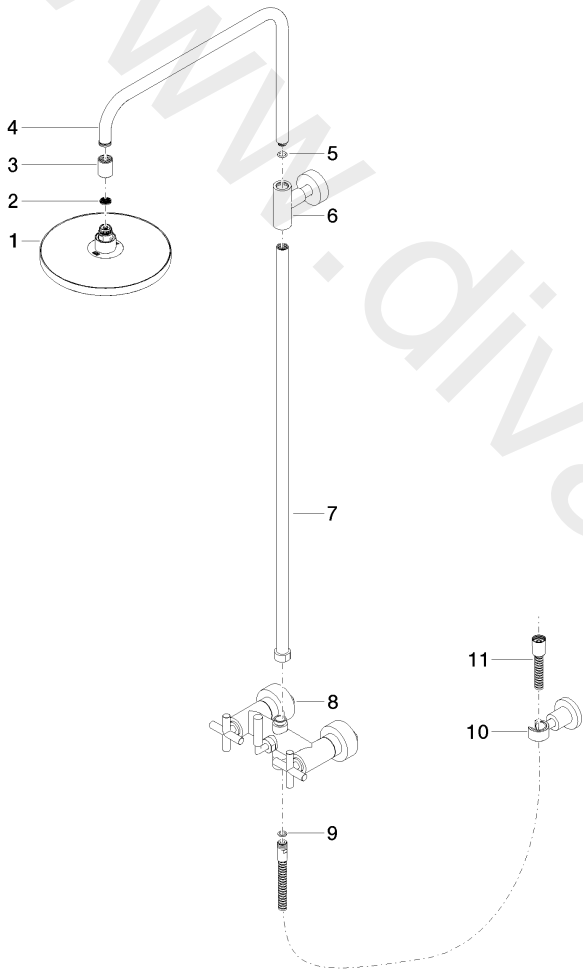

Shower - TARA

Exposed shower set without hand shower - Chrome

Article number: 26 633 892-00 0010

Shower - TARA

Exposed shower set without hand shower - Chrome

Article number: 26 633 892-00 0010

Spare parts list

Position	Number of units	Item Number	Spare part	Lead time
1	1	04 12 05 092 10-00	shower	10
2	1	09 23 01 039 90	sieve	2
3	1	09 24 03 177 20-00	adaptor	10
4	1	04 28 22 101 20-00	spout	10
5	1	09 14 10 011 90	seal	2
6	1	90 17 11 037 00-00	holder	10
7	1	90 28 22 096 00-00	pipe	10
8	1	04 17 10 020 01-00	fitting	10
9	1	09 14 20 026 90	seal	2
10	1	28 050 892-00	Wall bracket - Chrome	40
11	1	28 304 970-00	Metal shower hose 1/2" x 3/8" x 59" - Chrome	2