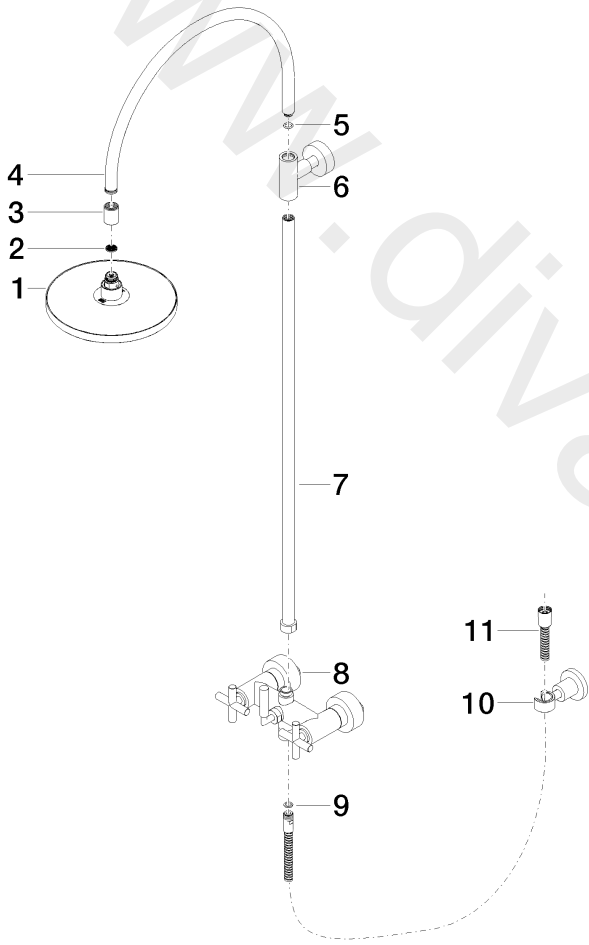

Shower - TARA

Showerpipe with shower mixer without hand shower - Brushed Dark Platinum

Article number: 26 632 892-99

Shower - TARA

Showerpipe with shower mixer without hand shower - Brushed Dark Platinum

Article number: 26 632 892-99

Spare parts list

Position	Quantity used	Item Number	Spare part	Delivery time
1	1	04 12 05 092 00-99	shower	30
2	1	09 23 01 039 90	sieve	2
3	1	09 24 03 177 20-99	adaptor	30
4	1	04 28 22 097 20-99	spout	30
5	1	09 14 10 011 90	seal	2
6	1	90 17 11 037 00-99	holder	30
7	1	90 28 22 096 00-99	pipe	30
8	1	04 17 10 020 01-99	fitting	30
9	1	09 14 20 026 90	seal	2
10	1	28 050 892-99	Wall bracket - Brushed Dark Platinum	50
11	1	28 304 970-99	Metal shower hose 1/2" x 3/8" x 1500 mm - Brushed Dark Platinum	30