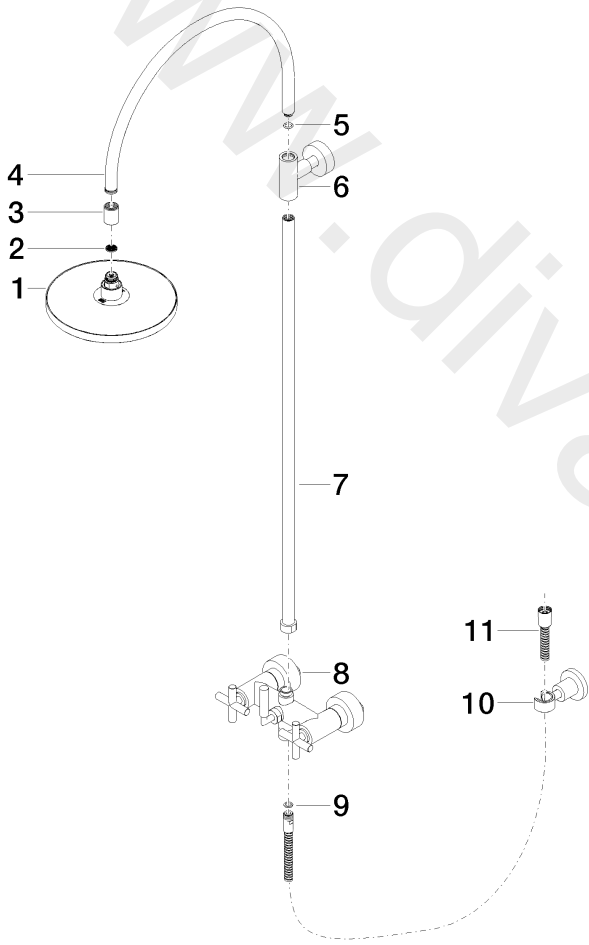

Shower - TARA

Showerpipe with shower mixer without hand shower - Matte White

Article number: 26 632 892-10

Shower - TARA

Showerpipe with shower mixer without hand shower - Matte White

Article number: 26 632 892-10

Spare parts list

Position	Quantity used	Item Number	Spare part	Delivery time
1	1	04 12 05 092 00-10	shower	40
2	1	09 23 01 039 90	sieve	2
3	1	09 24 03 177 20-10	adaptor	40
4	1	04 28 22 097 20-10	spout	40
5	1	09 14 10 011 90	seal	2
6	1	90 17 11 037 00-10	holder	40
7	1	90 28 22 096 00-10	pipe	40
8	1	04 17 10 020 01-10	fitting	40
9	1	09 14 20 026 90	seal	2
10	1	28 050 892-10	Wall bracket - Matte White	30
11	1	28 304 970-10	Metal shower hose 1/2" x 3/8" x 1500 mm - Matte White	40