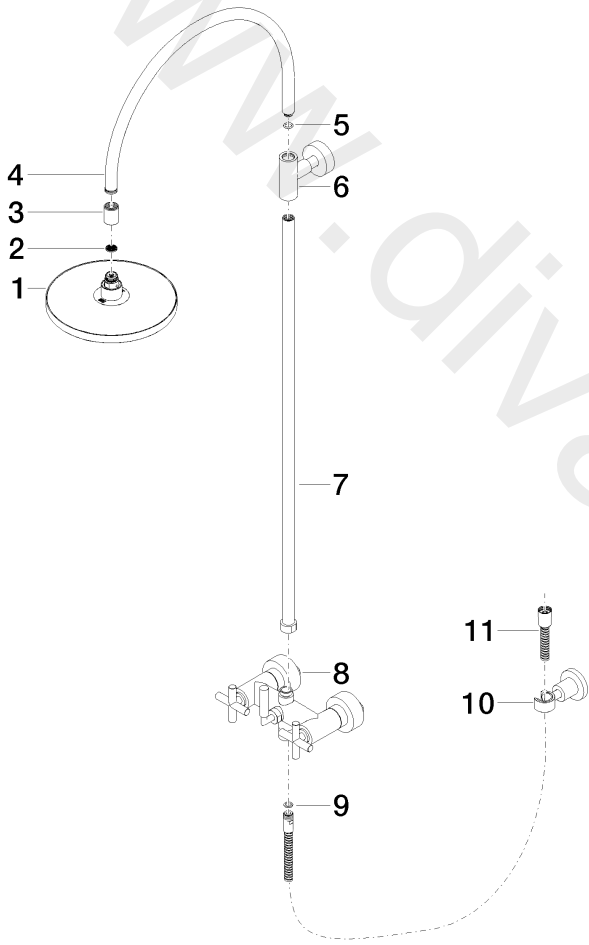

Shower - TARA

Showerpipe with shower mixer without hand shower - Platinum

Article number: 26 632 892-08

Shower - TARA

Showerpipe with shower mixer without hand shower - Platinum

Article number: 26 632 892-08

Spare parts list

Position	Quantity used	Item Number	Spare part	Delivery time
1	1	04 12 05 092 00-08	shower	20
2	1	09 23 01 039 90	sieve	2
3	1	09 24 03 177 20-08	adaptor	20
4	1	04 28 22 097 20-08	spout	20
5	1	09 14 10 011 90	seal	2
6	1	90 17 11 037 00-08	holder	Not available anymore
7	1	90 28 22 096 00-08	pipe	Not available anymore
8	1	04 17 10 020 01-08	fitting	20
9	1	09 14 20 026 90	seal	2
10	1	28 050 892-08	Wall bracket - Platinum	40
11	1	28 304 970-08	Metal shower hose 1/2" x 3/8" x 1500 mm - Platinum	20