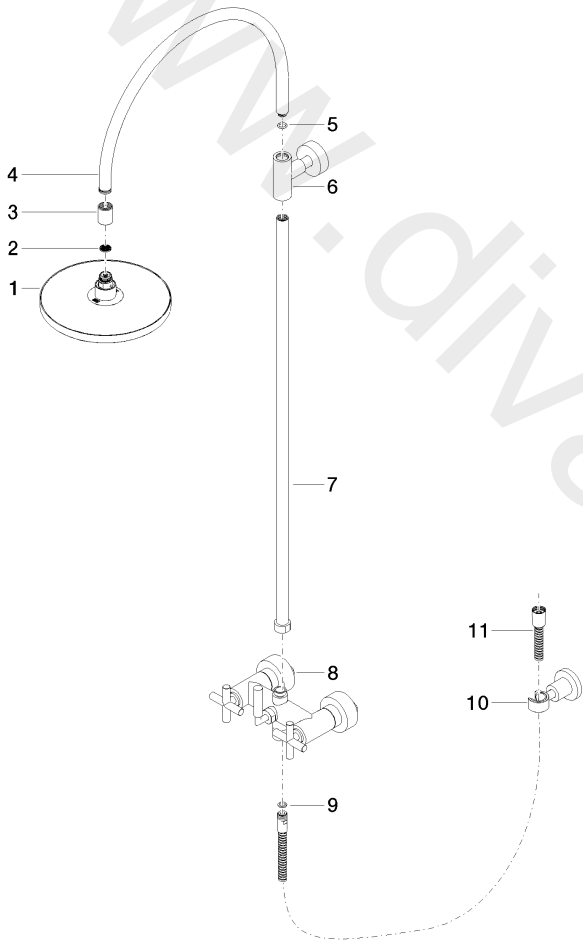

Shower - TARA

Exposed shower set with shower mixer without hand shower - Chrome

Article number: 26 632 892-00 0010

## Shower - TARA

Exposed shower set with shower mixer without hand shower - Chrome

Article number: 26 632 892-00 0010

### Spare parts list

Position	Number of units	Item Number	Spare part	Lead time
1	1	04 12 05 092 10-00	shower	10
2	1	09 23 01 039 90	sieve	2
3	1	09 24 03 177 20-00	adaptor	10
4	1	04 28 22 097 20-00	spout	10
5	1	09 14 10 011 90	seal	2
6	1	90 17 11 037 00-00	holder	10
7	1	90 28 22 096 00-00	pipe	10
8	1	04 17 10 020 01-00	fitting	10
9	1	09 14 20 026 90	seal	2
10	1	28 050 892-00	Wall bracket - Chrome	40
11	1	28 304 970-00	Metal shower hose 1/2" x 3/8" x 59" - Chrome	2