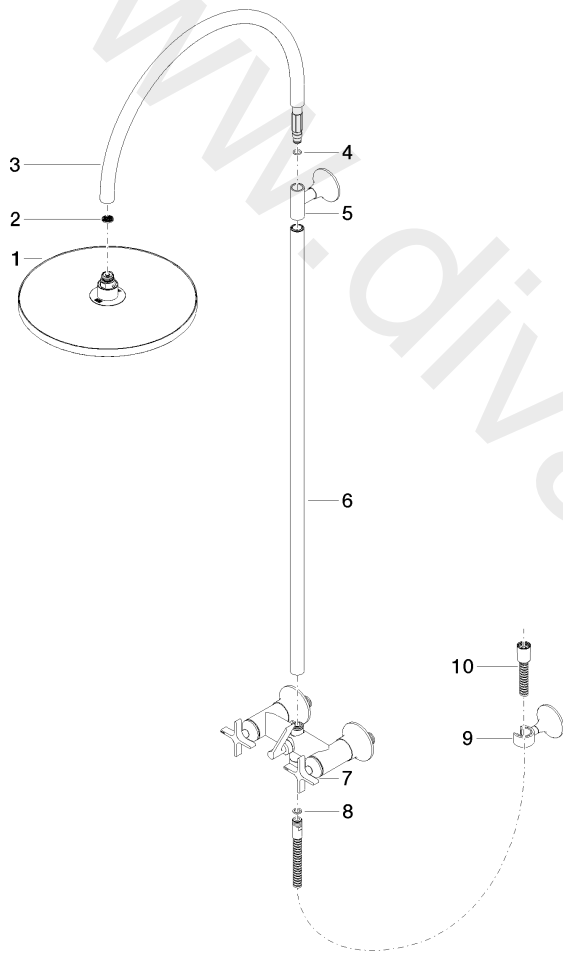

Shower - VAIA

Showerpipe with shower mixer without hand shower - Brushed Dark Platinum

Article number: 26 632 809-99

Shower - VAIA

Showerpipe with shower mixer without hand shower - Brushed Dark Platinum

Article number: 26 632 809-99

## Spare parts list

Position	Quantity used	Item Number	Spare part	Delivery time
1	1	04 12 05 091 00-99	shower	30
2	1	09 23 01 039 90	sieve	2
3	1	04 28 22 346 00-99	pipe	30
4	1	09 14 10 008 90	seal	2
5	1	90 17 11 148 00-99	holder	30
6	1	04 28 22 349 00-99	pipe	30
7	1	04 17 10 020 03-99	fitting	30
8	1	09 14 20 026 90	seal	2
9	1	28 050 809-99	Wall bracket - Brushed Dark Platinum	30
10	1	28 304 970-99	Metal shower hose 1/2" x 3/8" x 1500 mm - Brushed Dark Platinum	30