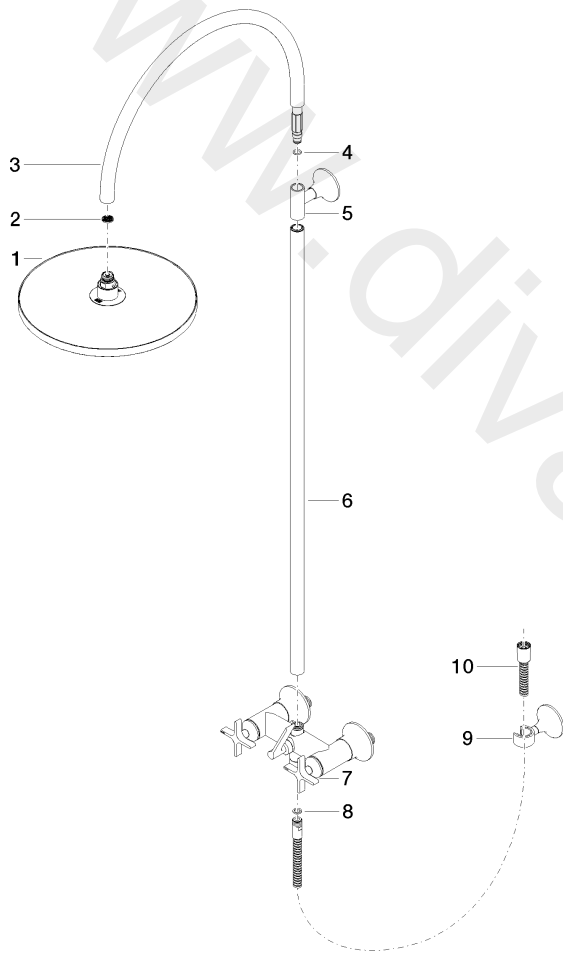

Shower - VAIA
Showerpipe with shower mixer without hand shower - Platinum
Article number: 26 632 809-08

Shower - VAIA

Showerpipe with shower mixer without hand shower - Platinum

Article number: 26 632 809-08

Spare parts list

Position	Quantity used	Item Number	Spare part	Delivery time
1	1	04 12 05 091 00-08	shower	20
2	1	09 23 01 039 90	sieve	2
3	1	04 28 22 346 00-08	pipe	20
4	1	09 14 10 008 90	seal	2
5	1	90 17 11 148 00-08	holder	20
6	1	04 28 22 349 00-08	pipe	20
7	1	04 17 10 020 03-08	fitting	20
8	1	09 14 20 026 90	seal	2
9	1	28 050 809-08	Wall bracket - Platinum	20
10	1	28 304 970-08	Metal shower hose 1/2" x 3/8" x 1500 mm - Platinum	20