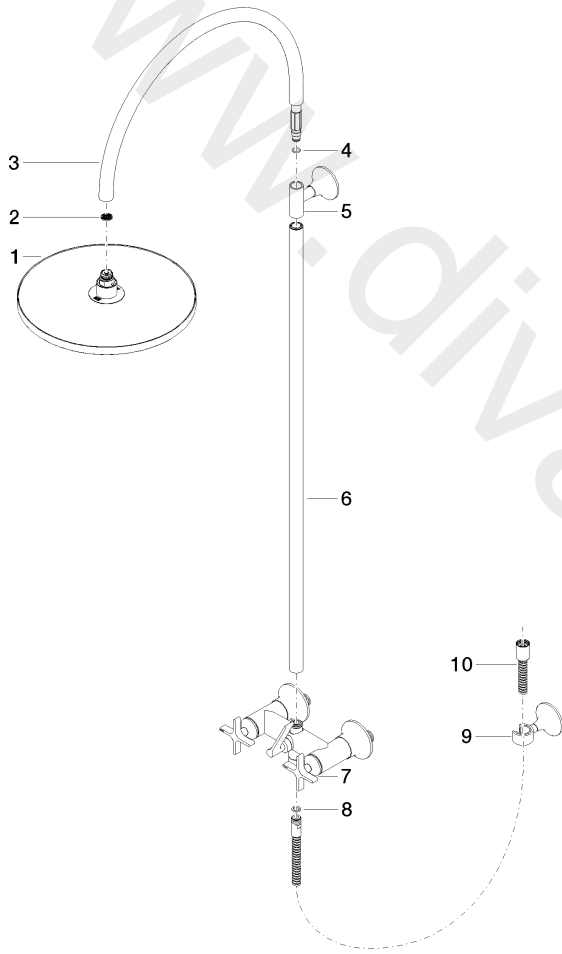

Shower - VAIA

Showerpipe with shower mixer without hand shower - Brushed Platinum

Article number: 26 632 809-06

Shower - VAIA

Showerpipe with shower mixer without hand shower - Brushed Platinum

Article number: 26 632 809-06

Spare parts list

Position	Quantity used	Item Number	Spare part	Delivery time
1	1	04 12 05 091 00-06	shower	10
2	1	09 23 01 039 90	sieve	2
3	1	04 28 22 346 00-06	pipe	10
4	1	09 14 10 008 90	seal	2
5	1	90 17 11 148 00-06	holder	10
6	1	04 28 22 349 00-06	pipe	10
7	1	04 17 10 020 03-06	fitting	10
8	1	09 14 20 026 90	seal	2
9	1	28 050 809-06	Wall bracket - Brushed Platinum	10
10	1	28 304 970-06	Metal shower hose 1/2" x 3/8" x 1500 mm - Brushed Platinum	2