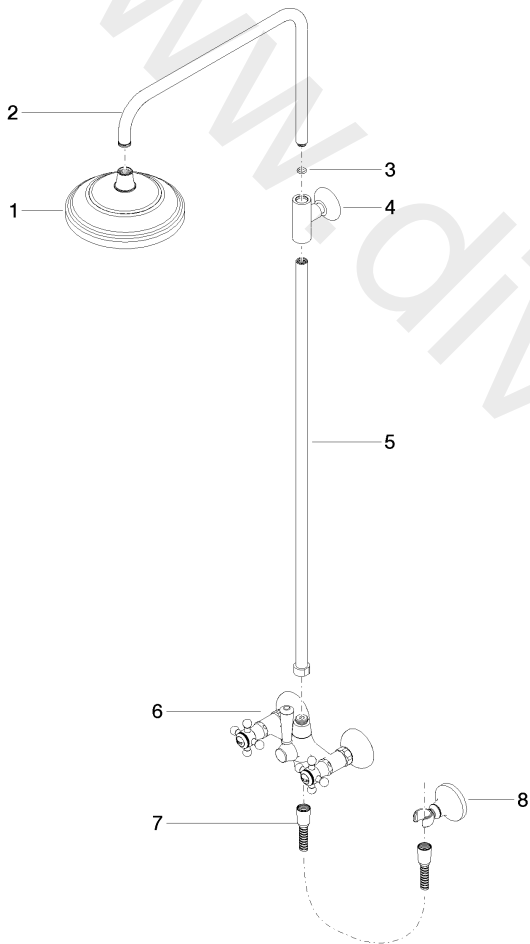

Shower - MADISON

Showerpipe with shower mixer without hand shower - Brushed Dark Platinum

Article number: 26 632 360-99

## Shower - MADISON

Showerpipe with shower mixer without hand shower - Brushed Dark Platinum

Article number: 26 632 360-99

### Spare parts list

Position	Quantity used	Item Number	Spare part	Delivery time
1	1	04 12 05 038 30-99	shower	30
2	1	04 28 22 101 20-99	spout	30
3	1	09 14 10 011 90	seal	2
4	1	90 17 11 033 00-99	holder	30
5	1	90 28 22 096 00-99	pipe	30
6	1	04 17 10 001 00-99	fitting	30
7	1	28 104 970-99	Metal shower hose 1/2" x 1/2" x 1250 mm - Brushed Dark Platinum	2
8	1	28 050 410-99	holder	30