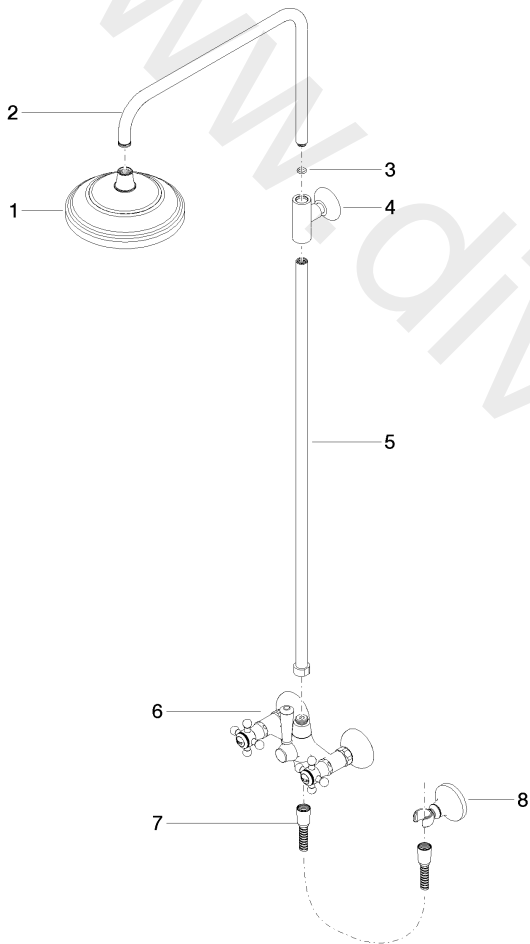

Shower - MADISON

Showerpipe with shower mixer without hand shower - Platinum

Article number: 26 632 360-08

Shower - MADISON

Showerpipe with shower mixer without hand shower - Platinum

Article number: 26 632 360-08

Spare parts list

Position	Quantity used	Item Number	Spare part	Delivery time
1	1	04 12 05 038 30-08	shower	20
2	1	04 28 22 101 20-08	spout	20
3	1	09 14 10 011 90	seal	2
4	1	90 17 11 033 00-08	holder	Not available anymore
5	1	90 28 22 096 00-08	pipe	Not available anymore
6	1	04 17 10 001 00-08	fitting	20
7	1	28 104 970-08	Metal shower hose 1/2" x 1/2" x 1250 mm - Platinum	2
8	1	28 050 410-08	holder	60