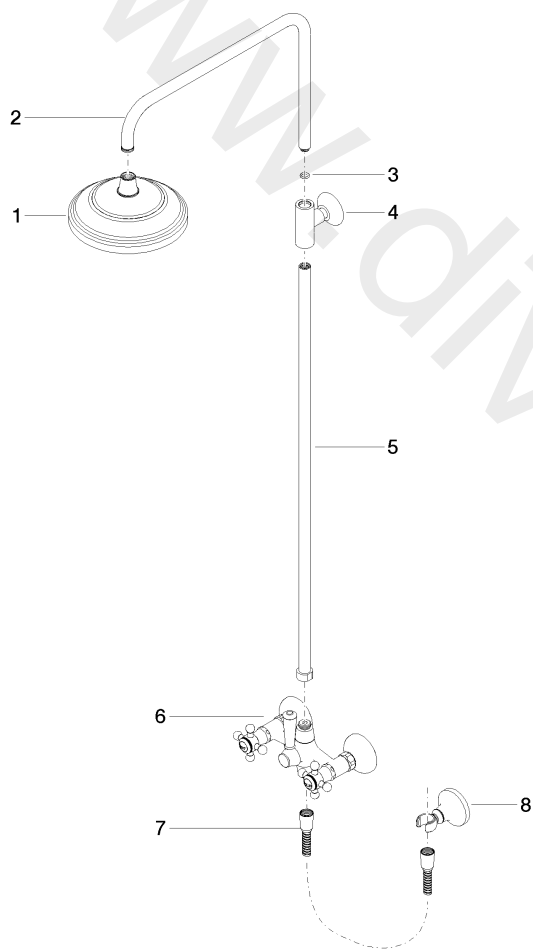

Shower - MADISON

Showerpipe with shower mixer without hand shower - Brushed Platinum

Article number: 26 632 360-06

## Shower - MADISON

Showerpipe with shower mixer without hand shower - Brushed Platinum

Article number: 26 632 360-06

### Spare parts list

Position	Quantity used	Item Number	Spare part	Delivery time
1	1	04 12 05 038 30-06	shower	10
2	1	04 28 22 101 20-06	spout	10
3	1	09 14 10 011 90	seal	2
4	1	90 17 11 033 00-06	holder	Not available anymore
5	1	90 28 22 096 00-06	pipe	10
6	1	04 17 10 001 00-06	fitting	60
7	1	28 104 970-06	Metal shower hose 1/2" x 1/2" x 1250 mm - Brushed Platinum	2
8	1	28 050 410-06	holder	60