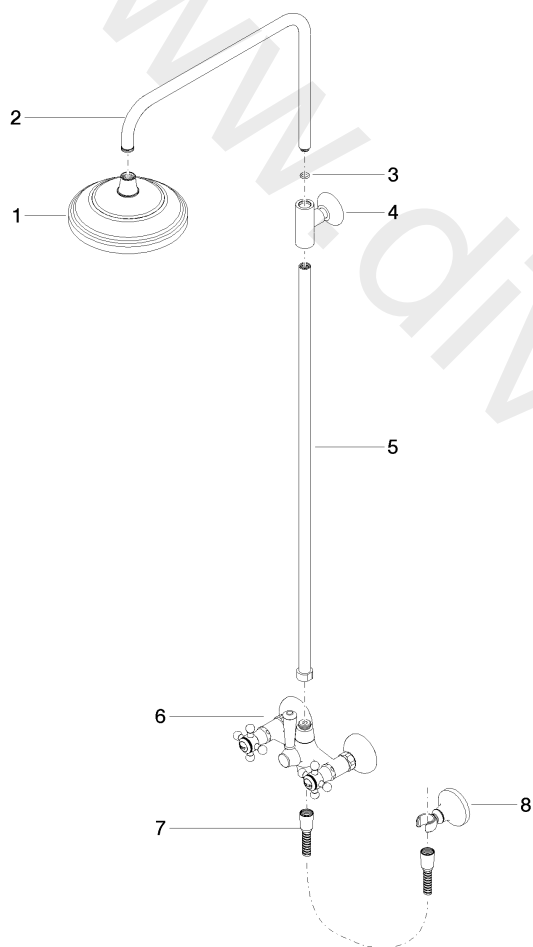

Shower - MADISON

Exposed shower set with shower mixer without hand shower - Chrome

Article number: 26 632 360-00 0010

Shower - MADISON

Exposed shower set with shower mixer without hand shower - Chrome

Article number: 26 632 360-00 0010

Spare parts list

Position	Number of units	Item Number	Spare part	Lead time
1	1	04 12 05 038 30-00	shower	10
2	1	04 28 22 101 20-00	spout	10
3	1	09 14 10 011 90	seal	2
4	1	90 17 11 033 00-00	holder	10
5	1	90 28 22 096 00-00	pipe	10
6	1	04 17 10 001 00-00	fitting	60
7	1	28 104 970-00	Metal shower hose 1/2" x 1/2" x 49-1/4" - Chrome	2
8	1	28 050 410-00	holder	60