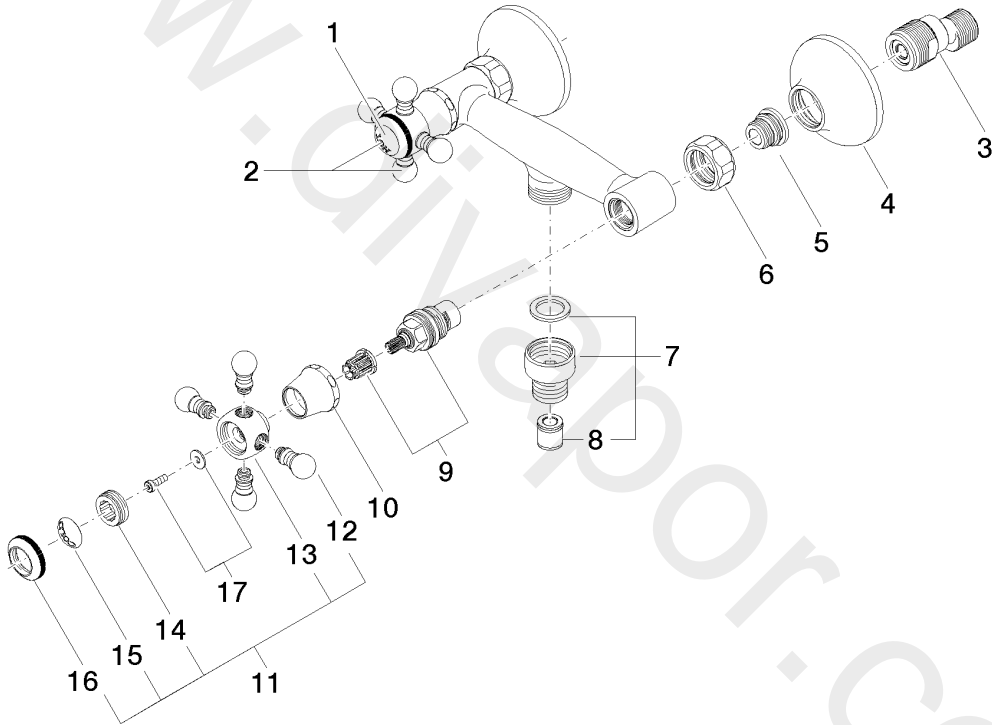

Shower - MADISON

Shower mixer for wall mounting - Brushed Platinum

Article number: 26 101 360-06

Date of manufacture from 7/5/2018

## Shower - MADISON

Shower mixer for wall mounting - Brushed Platinum

Article number: 26 101 360-06

Date of manufacture from 7/5/2018

### Spare parts list

Position	Quantity used	Item Number	Spare part	Delivery time
1	1	09 26 01 011 90	accessories	2
2	1	04 20 36 002 07-06	handle ( hot )	10
3	2	04 11 04 030 00 90	connection	2
4	2	09 27 39 010-06	rosette	60
5	2	04 29 05 014 00 90	nipple	2
6	2	09 23 30 010-06	nut	10
7	1	04 24 03 003 00-06	nipple	60
8	1	09 23 01 141 90	back-flow preventer	2
9	2	90 90 03 131 00 90	top	2
10	2	09 21 02 055-06	cover	10
11	1	04 20 36 002 06-06	handle ( cold )	10
12	8	09 20 36 004-06	handle	10
13	2	09 20 36 002-06	handle	10
14	2	09 20 83 006 90	handle	2
15	1	09 26 01 010 90	accessories	2
16	2	09 20 36 005-06	handle	10
17	2	04 30 30 029 00 90	fixing set	2