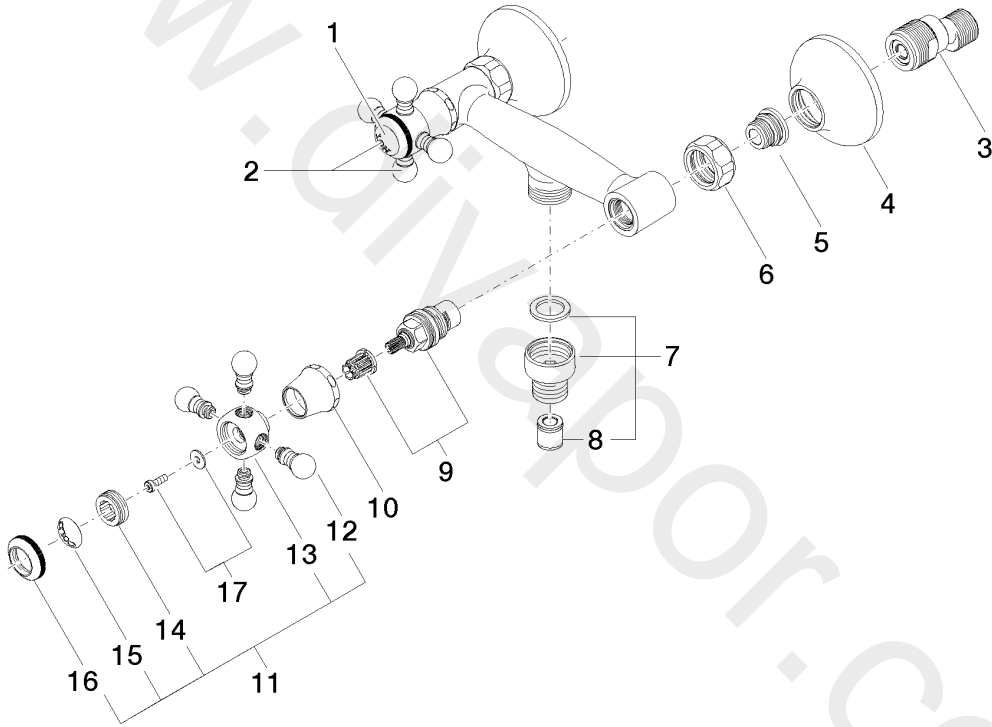

Shower - MADISON

Shower mixer for wall-mounted installation - Chrome

Article number: 26 101 360-00

Date of manufacture from 7/5/2018

## Shower - MADISON

Shower mixer for wall-mounted installation - Chrome

Article number: 26 101 360-00

Date of manufacture from 7/5/2018

### Spare parts list

Position	Number of units	Item Number	Spare part	Lead time
1	1	09 26 01 011 90	accessories	2
2	1	04 20 36 002 07-00	handle ( hot )	10
3	2	04 11 04 030 00 90	connection	2
4	2	09 27 39 010-00	rosette	10
5	2	04 29 05 014 00 90	nipple	2
6	2	09 23 30 010-00	nut	10
7	1	04 24 03 003 00-00	nipple	10
8	1	09 23 01 141 90	back-flow preventer	2
9	2	90 90 03 131 00 90	top	2
10	2	09 21 02 055-00	cover	10
11	1	04 20 36 002 06-00	handle ( cold )	10
12	8	09 20 36 004-00	handle	10
13	2	09 20 36 002-00	handle	10
14	2	09 20 83 006 90	handle	2
15	1	09 26 01 010 90	accessories	2
16	2	09 20 36 005-00	handle	10
17	2	04 30 30 029 00 90	fixing set	2