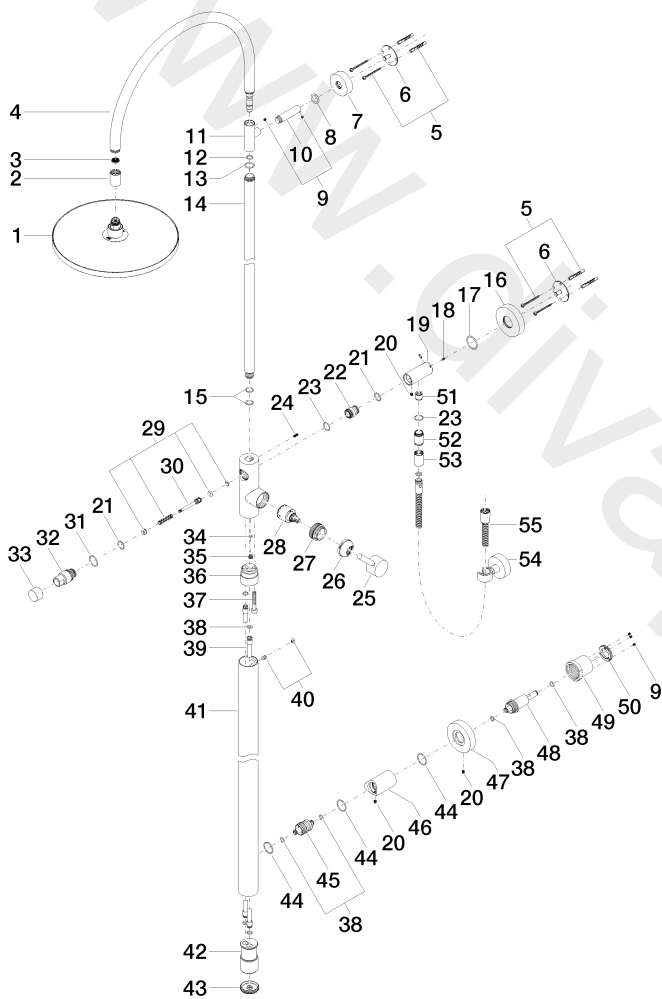

Shower - META

Shower system with single-lever shower mixer without hand shower - Brushed Dark Platinum

Article number: 26 024 661-99

Spare parts list

Position	Quantity used	Item Number	Spare part	Delivery time
1	1	04 12 05 091 00-99	shower	30
2	1	09 24 03 163 20-99	adaptor	30
3	1	09 23 01 039 90	sieve	2
4	1	90 28 22 082 00-99	spout	Not available anymore
5	2	05 30 31 025 00 90	fixing set	2
6	2	09 30 11 103 90	holder	2
7	1	09 27 89 000-99	rosette	30