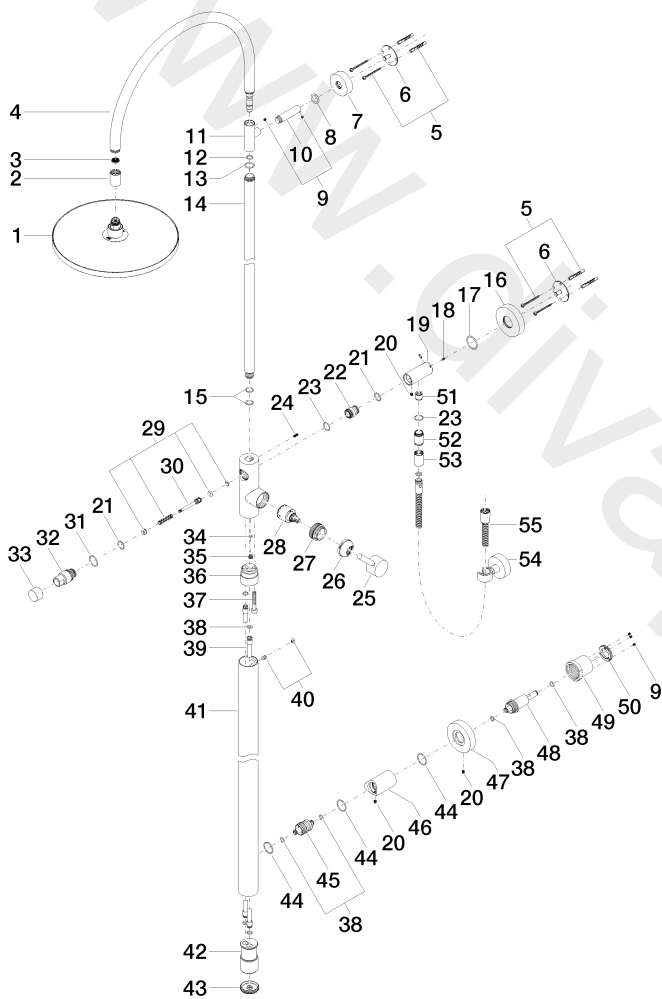

Shower - META

Shower system with single-lever shower mixer without hand shower - Brushed Platinum

Article number: 26 024 661-06

Spare parts list

Position	Quantity used	Item Number	Spare part	Delivery time
1	1	04 12 05 091 00-06	shower	10
2	1	09 24 03 163 20-06	adaptor	10
3	1	09 23 01 039 90	sieve	2
4	1	90 28 22 082 00-06	spout	Not available anymore
5	2	05 30 31 025 00 90	fixing set	2
6	2	09 30 11 103 90	holder	2
7	1	09 27 89 000-06	rosette	10

Shower - META

Shower system with single-lever shower mixer without hand shower - Brushed Platinum

Article number: 26 024 661-06

55

1

90 30 02 072 00-06

Metal shower hose 1/2" x 3/8" x 1250 mm - Brushed
Platinum