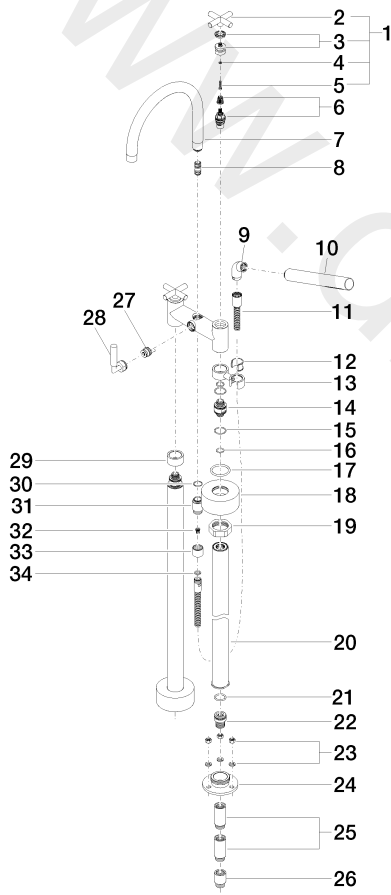

Bathtub - TARA

Two-hole tub mixer for freestanding installation with hand shower set - Chrome

Article number: 25 943 892-00

Date of manufacture from 5/27/2021

Bathtub - TARA

Two-hole tub mixer for freestanding installation with hand shower set - Chrome

Article number: 25 943 892-00

Date of manufacture from 5/27/2021

Spare parts list

Position	Number of units	Item Number	Spare part	Lead time
1	2	04 20 89 010 00-00	handle	60
2	2	09 20 89 010-00	handle	10
3	2	90 12 12 007 00-00	base	10
4	2	09 30 11 029 90	disc	2
5	2	09 30 30 075 90	screw	2
6	2	90 90 03 131 00 90	top	2
7	1	90 28 22 222 00-00	spout	10
8	1	90 21 10 011 00 90	diverter	2
9	1	04 24 04 189 00-00	nipple	10
10	1	90 12 11 140 30-00	shower	10
11	1	90 30 02 072 00-00	Metal shower hose 1/2" x 3/8" x 49-1/4" - Chrome	10
12	1	09 18 40 035 90	sleeve	2
13	1	04 28 10 029 01-00	holder	10
14	2	09 29 05 021 20 90	nipple	2
15	4	09 14 10 112 90	seal	2
16	4	09 14 10 055 90	seal	2
17	2	09 14 10 041 90	seal	2
18	2	09 27 89 025-00	rosette	10
19	2	09 23 30 040-07	nut	30
20	2	04 28 22 009 20-00	connection	10
21	2	09 14 10 081 90	seal	2
22	2	09 24 03 094-07	nipple	30
23	6	04 23 10 023 00 90	fixing set	2
24	2	09 30 11 130-07	connection	30
25	4	09 24 03 081 10 90	extension	2
26	2	09 24 03 080 90	extension	2
27	1	90 15 01 005 00 90	insert	2
28	1	90 18 20 025 00-00	diverter	10
29	1	09 28 10 028-00	sleeve	10
30	1	09 14 10 032 90	seal	2
31	1	09 24 03 121-00	nipple	10
32	1	09 23 01 131 90	back-flow preventer	2
33	1	09 21 02 143-00	sleeve	10
34	1	09 14 20 026 90	seal	2