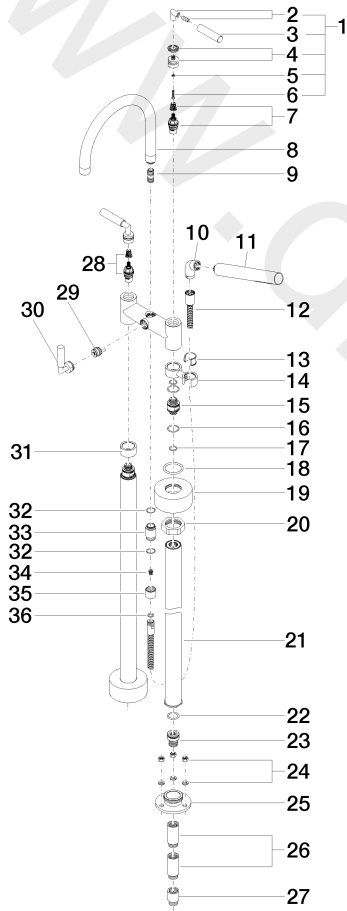

Bathtub - TARA

Two-hole tub mixer for freestanding installation with hand shower set - Chrome

Article number: 25 943 882-00

Date of manufacture from 5/27/2021

Bathtub - TARA

Two-hole tub mixer for freestanding installation with hand shower set - Chrome

Article number: 25 943 882-00

Date of manufacture from 5/27/2021

Spare parts list

Position	Number of units	Item Number	Spare part	Lead time
1	2	04 20 88 052 00-00	handle	10
2	2	04 18 20 022 00-00	angle	10
3	2	09 20 88 052-00	handle	10
4	2	90 12 12 007 00-00	base	10
5	2	09 30 11 029 90	disc	2
6	2	09 30 30 075 90	screw	2
7	1	90 90 03 130 00 90	top	2
8	1	90 28 22 222 00-00	spout	10
9	1	90 21 10 011 00 90	diverter	2
10	1	04 24 04 189 00-00	nipple	10
11	1	90 12 11 140 30-00	shower	10
12	1	90 30 02 072 00-00	Metal shower hose 1/2" x 3/8" x 49-1/4" - Chrome	10
13	1	09 18 40 035 90	sleeve	2
14	1	04 28 10 029 01-00	holder	10
15	2	09 29 05 021 20 90	nipple	2
16	4	09 14 10 112 90	seal	2
17	4	09 14 10 055 90	seal	2
18	2	09 14 10 041 90	seal	2
19	2	09 27 89 025-00	rosette	10
20	2	09 23 30 040-07	nut	30
21	2	04 28 22 009 20-00	connection	10
22	2	09 14 10 081 90	seal	2
23	2	09 24 03 094-07	nipple	30
24	6	04 23 10 023 00 90	fixing set	2
25	2	09 30 11 130-07	connection	30
26	4	09 24 03 081 10 90	extension	2
27	2	09 24 03 080 90	extension	2
28	1	90 90 03 131 00 90	top	2
29	1	90 15 01 005 00 90	insert	2
30	1	90 18 20 025 00-00	diverter	10
31	1	09 28 10 028-00	sleeve	10
32	1	09 14 10 032 90	seal	2
33	1	09 24 03 121-00	nipple	10
34	1	09 23 01 131 90	back-flow preventer	2
35	1	09 21 02 143-00	sleeve	10
36	1	09 14 20 026 90	seal	2