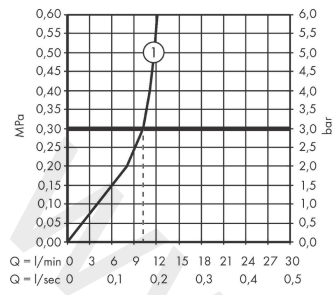

ShowerTablet Select
Shower thermostat 400 for exposed installation
 Finish: **Matt Black** Article Number: **24360677**

Description

product features

- 1 function
- temperature and volume control
- Select push-button on/off control for 1 outlet
- hand shower holder integrated in the shelf
- CoolContact thermostat: Prevents the housing from heating up, making showering even safer
- maximum flow rate at 3 bar: 10,2 l/min
- Safety stop at 40 °C
- temperature limitation adjustable
- limited to max. 43°C at the factory
- with isolated water conduction
- non-return valve
- with silencer
- suitable for continuous flow water heaters
- shelf made of plastic
- surface shelf: graphite
- material handles: plastic
- centre distance: 150 ± 12 mm
- connection type: G ½
- dirt filter included
- thermostat is delivered with button hand shower

Technology

Design awards

reddot winner 2021

Product image

Scale drawing

ShowerTablet Select
Shower thermostat 400 for exposed installation
 Finish: **Matt Black** Article Number: **24360677**

Flowchart

www.divapor.com