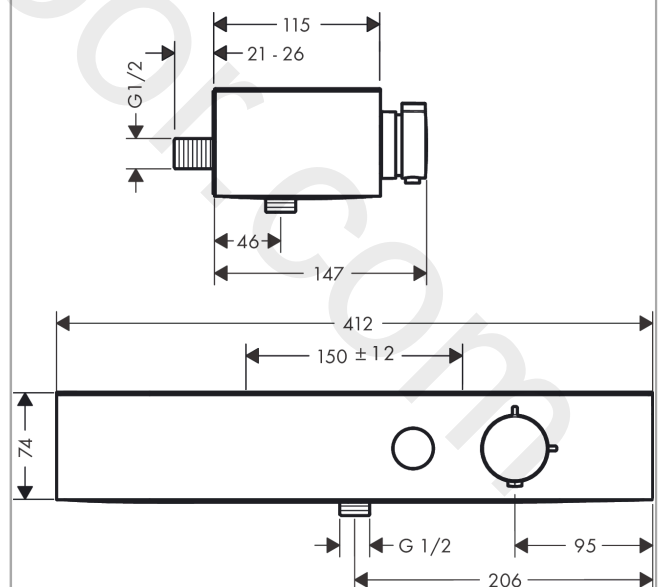

ShowerTablet Select
Shower thermostat 400 for exposed installation
 Finish: **Matt Black** Article Number: **24360677**

Description

product features

- 1 function
- temperature and volume control
- Select push-button on/off control for 1 outlet
- hand shower holder integrated in the shelf
- CoolContact thermostat: Prevents the housing from heating up, making showering even safer
- maximum flow rate at 3 bar: 10,2 l/min
- Safety stop at 40 °C
- temperature limitation adjustable
- limited to max. 43°C at the factory
- with isolated water conduction
- non-return valve
- with silencer
- suitable for continuous flow water heaters
- shelf made of plastic
- surface shelf: graphite
- material handles: plastic
- centre distance: 150 ± 12 mm
- connection type: G ½
- dirt filter included
- thermostat is delivered with button hand shower

Technology

Design awards

reddot winner 2021

Product image

Scale drawing

ShowerTablet Select
Shower thermostat 400 for exposed installation
 Finish: **Matt Black** Article Number: **24360677**

Flowchart

www.divapor.com

ShowerTablet Select
Shower thermostat 400 for exposed installation
 Finish: **Matt Black** Article Number: **24360677**

Exploded Drawing

Year of production: >04/22

ShowerTablet Select
Shower thermostat 400 for exposed installation
 Finish: **Matt Black** Article Number: **24360677**