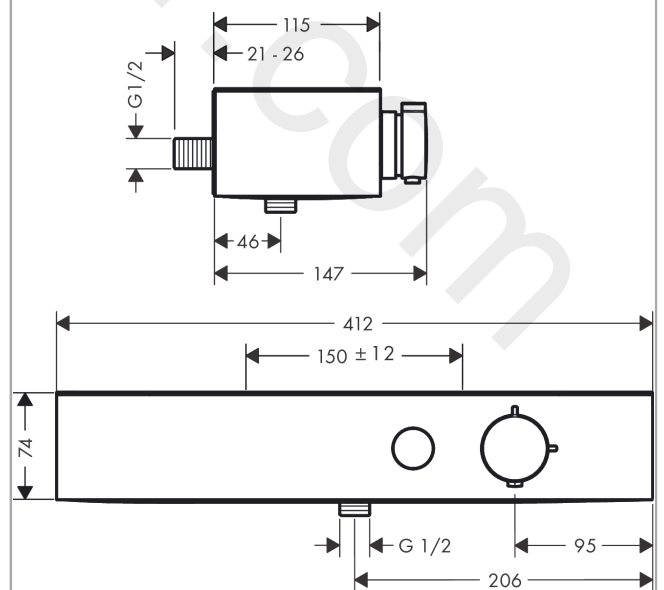

ShowerTablet Select
Shower thermostat 400 for exposed installation
 Finish: **Matt Black** Article Number: **24360670**

Description

product features

- 1 function
- temperature and volume control
- Select push-button on/off control for 1 outlet
- hand shower holder integrated in the shelf
- CoolContact thermostat: Prevents the housing from heating up, making showering even safer
- maximum flow rate at 3 bar: 16,3 l/min
- min. operating pressure: 1 bar
- max. operating pressure: 10 bar
- Safety stop at 40 °C
- temperature limitation adjustable
- with isolated water conduction
- non-return valve
- with silencer
- suitable for continuous flow water heaters
- shelf made of plastic
- surface shelf: graphite
- material handles: plastic
- centre distance: 150 ± 12 mm
- connection dimension: DN15
- connection type: s-shaped connections, G 1/2
- dirt filter included
- thermostat is delivered with button hand shower
- WRAS 2310358
- WRAS 2310358 - WRAS approval letter 2310358

Article Details

Price excl. VAT 554,20 £

Technology

Design awards

Product image

Scale drawing

ShowerTablet Select
Shower thermostat 400 for exposed installation
 Finish: **Matt Black** Article Number: **24360670**

Flowchart

www.divapor.com

ShowerTablet Select
Shower thermostat 400 for exposed installation
 Finish: **Matt Black** Article Number: **24360670**

Exploded Drawing

Year of production: >10/21

ShowerTablet Select
Shower thermostat 400 for exposed installation
 Finish: **Matt Black** Article Number: **24360670**