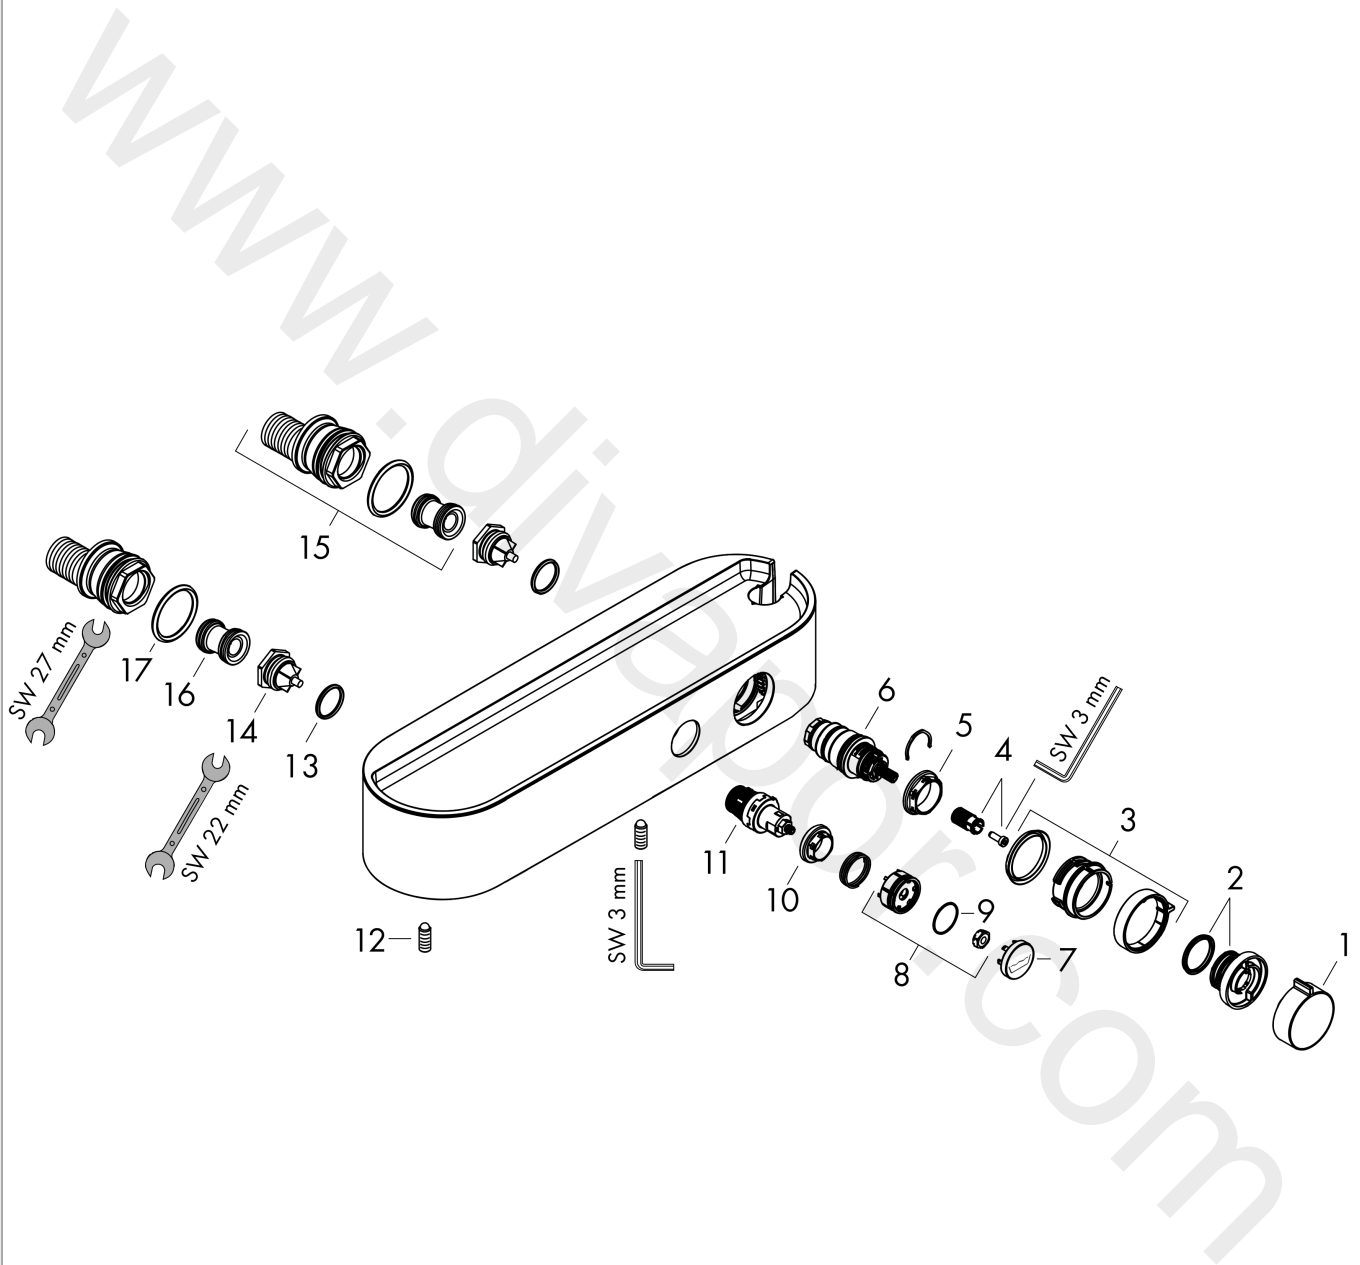

ShowerTablet Select
Shower thermostat 400 for exposed installation
 Finish: **Matt Black** Article Number: **24360670**

Description

product features

- 1 function
- temperature and volume control
- Select push-button on/off control for 1 outlet
- hand shower holder integrated in the shelf
- CoolContact thermostat: Prevents the housing from heating up, making showering even safer
- maximum flow rate at 3 bar: 16,3 l/min
- min. operating pressure: 1 bar
- max. operating pressure: 10 bar
- Safety stop at 40 °C
- temperature limitation adjustable
- with isolated water conduction
- non-return valve
- with silencer
- suitable for continuous flow water heaters
- shelf made of plastic
- surface shelf: graphite
- material handles: plastic
- centre distance: 150 ± 12 mm
- connection dimension: DN15
- connection type: s-shaped connections, G 1/2
- dirt filter included
- thermostat is delivered with button hand shower
- WRAS 2310358
- WRAS 2310358 - WRAS approval letter 2310358

Flowchart

www.divapor.com

ShowerTablet Select
Shower thermostat 400 for exposed installation
 Finish: **Matt Black** Article Number: **24360670**

Exploded Drawing

Year of production: >10/21

ShowerTablet Select
Shower thermostat 400 for exposed installation
 Finish: **Matt Black** Article Number: **24360670**