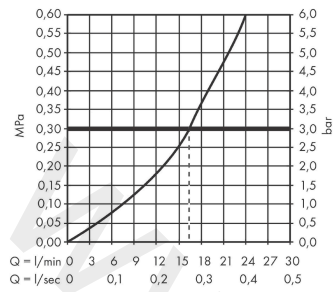

ShowerTablet Select
Shower thermostat 400 for exposed installation
Finish: **Matt Black** Article Number: **24360670**

Flowchart

www.divapor.com