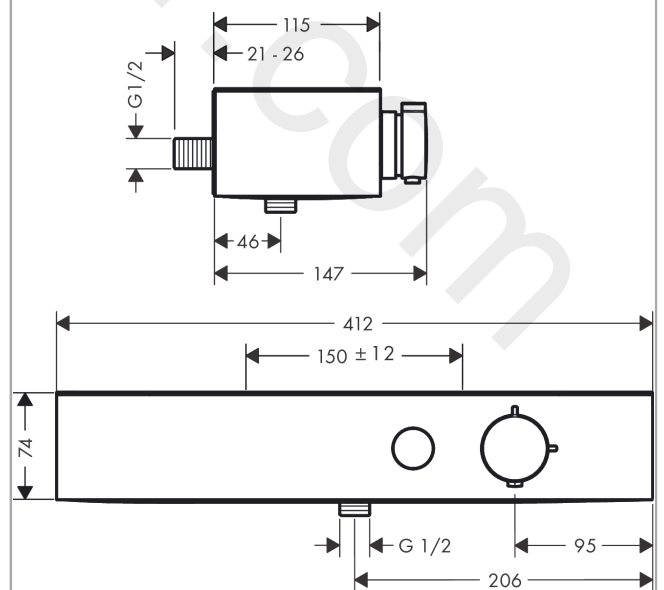

ShowerTablet Select
Shower thermostat 400 for exposed installation
 Finish: **Chrome** Article Number: **24360000**

Description

product features

- 1 function
- temperature and volume control
- Select push-button on/off control for 1 outlet
- hand shower holder integrated in the shelf
- CoolContact thermostat: Prevents the housing from heating up, making showering even safer
- maximum flow rate at 3 bar: 16,3 l/min
- min. operating pressure: 1 bar
- max. operating pressure: 10 bar
- Safety stop at 40 °C
- temperature limitation adjustable
- with isolated water conduction
- non-return valve
- with silencer
- suitable for continuous flow water heaters
- shelf made of plastic
- surface shelf: graphite
- material handles: plastic
- centre distance: 150 ± 12 mm
- connection dimension: DN15
- connection type: s-shaped connections, G ½
- dirt filter included
- thermostat is delivered with button hand shower
- WRAS 2310358
- WRAS 2310358 - WRAS approval letter 2310358

Article Details

Price excl. VAT 395,83 £

Technology

Design awards

Product image

Scale drawing

ShowerTablet Select
Shower thermostat 400 for exposed installation
 Finish: **Chrome** Article Number: **24360000**

Flowchart

www.divapor.com

ShowerTablet Select
Shower thermostat 400 for exposed installation
 Finish: **Chrome** Article Number: **24360000**

Exploded Drawing

Year of production: >04/22

ShowerTablet Select
Shower thermostat 400 for exposed installation
 Finish: **Chrome** Article Number: **24360000**