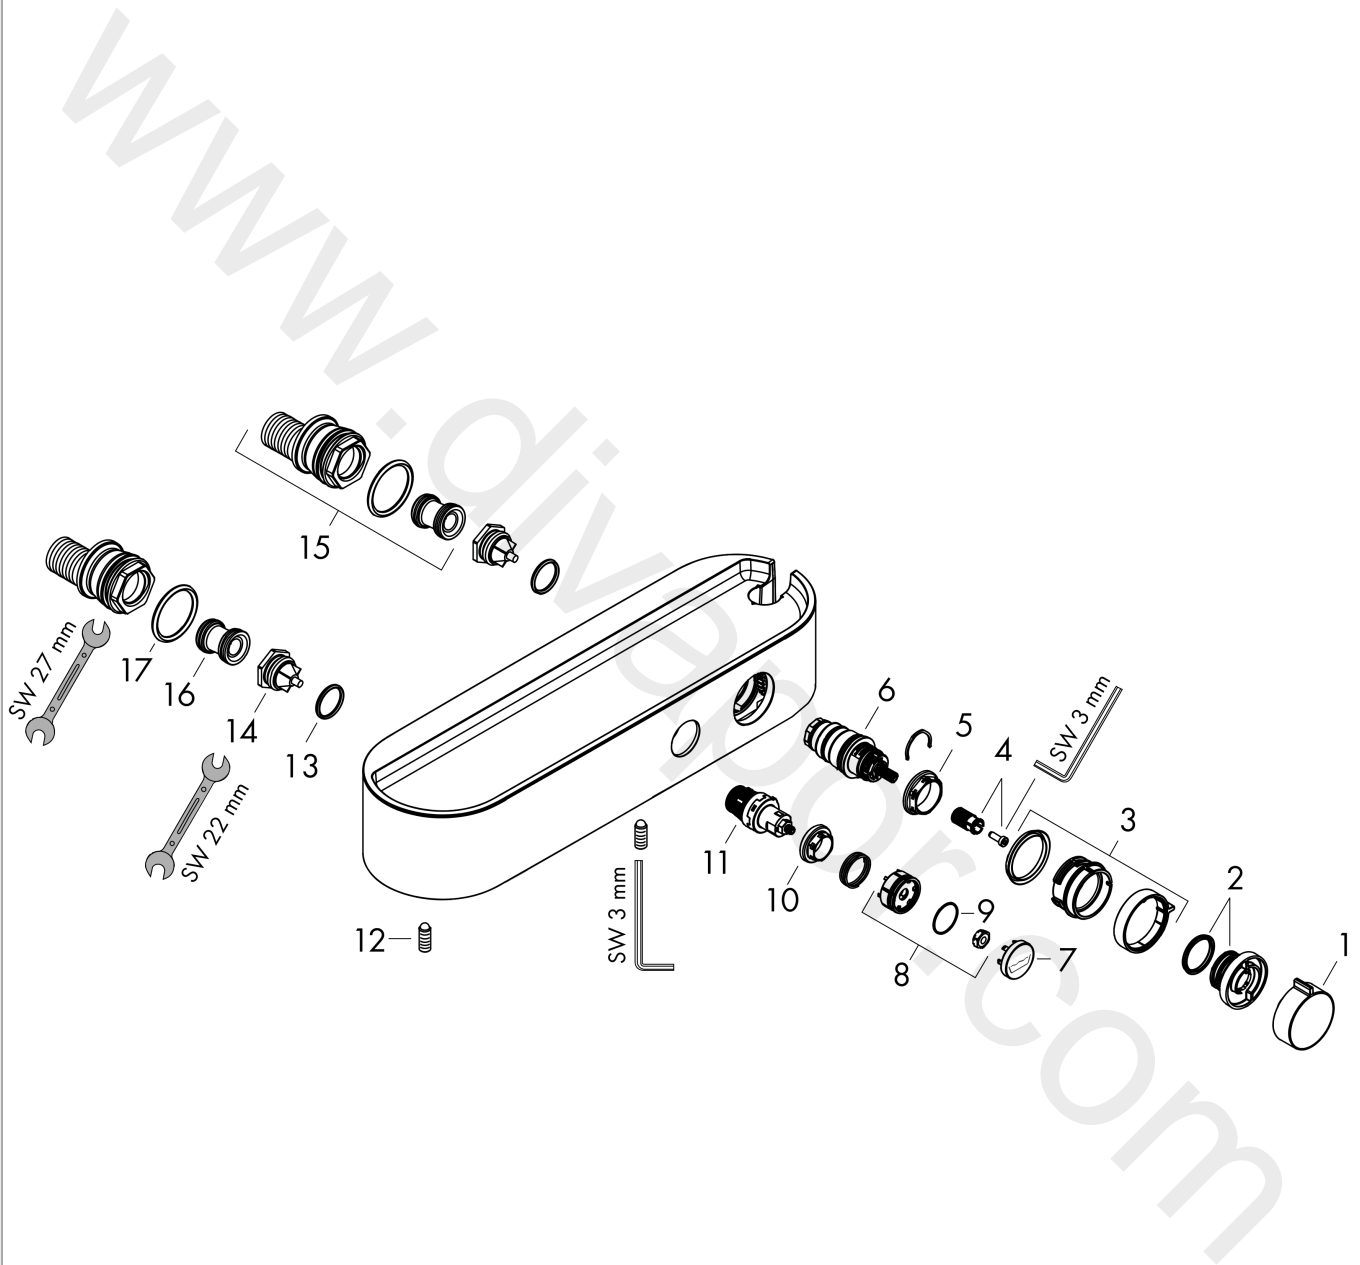

ShowerTablet Select
Shower thermostat 400 for exposed installation
 Finish: **Chrome** Article Number: **24360000**

Description

product features

- 1 function
- temperature and volume control
- Select push-button on/off control for 1 outlet
- hand shower holder integrated in the shelf
- CoolContact thermostat: Prevents the housing from heating up, making showering even safer
- maximum flow rate at 3 bar: 16,3 l/min
- min. operating pressure: 1 bar
- max. operating pressure: 10 bar
- Safety stop at 40 °C
- temperature limitation adjustable
- with isolated water conduction
- non-return valve
- with silencer
- suitable for continuous flow water heaters
- shelf made of plastic
- surface shelf: graphite
- material handles: plastic
- centre distance: 150 ± 12 mm
- connection dimension: DN15
- connection type: s-shaped connections, G ½
- dirt filter included
- thermostat is delivered with button hand shower
- WRAS 2310358
- WRAS 2310358 - WRAS approval letter 2310358

Flowchart

www.divapor.com

ShowerTablet Select
Shower thermostat 400 for exposed installation
 Finish: **Chrome** Article Number: **24360000**

Exploded Drawing

Year of production: >04/22

ShowerTablet Select
Shower thermostat 400 for exposed installation
 Finish: **Chrome** Article Number: **24360000**