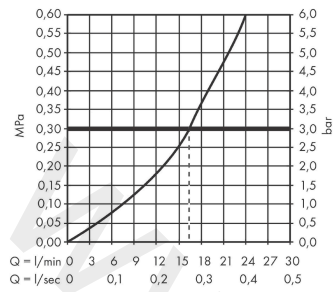

ShowerTablet Select
Shower thermostat 400 for exposed installation
Finish: **Chrome** Article Number: **24360000**

Flowchart

www.divapor.com