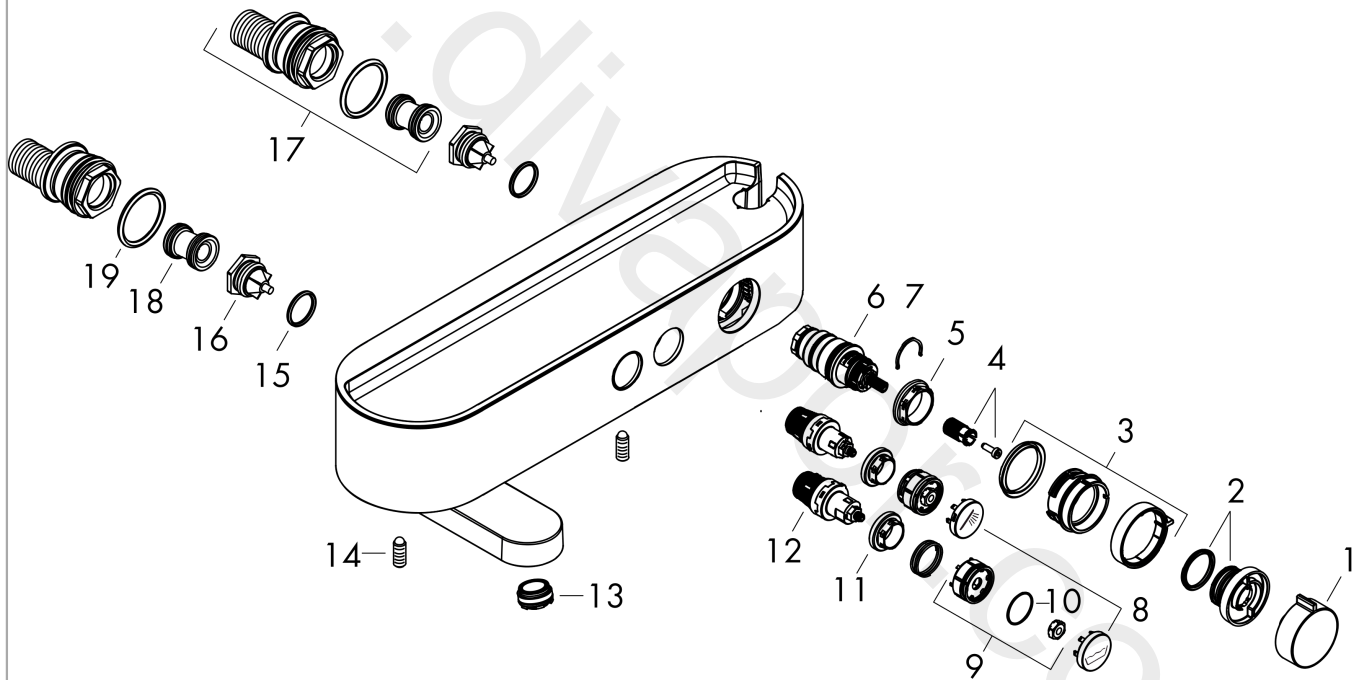

ShowerTablet Select
Bath thermostat 400 for exposed installation
 Finish: **Matt Black** Article Number: **24340677**

Description

product features

- rotatable bath spout
- 2 functions
- simultaneous utilization of 2 functions
- temperature and volume control
- Select push-button on/off control for 2 outlets
- CoolContact thermostat: Prevents the housing from heating up, making showering even safer
- maximum flow rate at 3 bar: 18,5 l/min
- flow rate for bath spout at 3 bar: 18,5 l/min
- flow rate of hand shower at 3 bar: 16 l/min
- flow rate hand shower connection at 3 bar: 16 l/min
- Safety stop at 40 °C
- temperature limitation adjustable
- with isolated water conduction
- non-return valve
- protected against backflow, according to DIN EN 1717
- with silencer
- suitable for continuous flow water heaters
- material handles: plastic
- shelf made of plastic
- surface shelf: graphite
- connection dimension: DN15
- connection type: G ½
- centre distance: 150 ± 12 mm
- dirt filter included
- thermostat is delivered with buttons hand shower and bath tub

Exploded Drawing

Year of production: >04/22

ShowerTablet Select
Bath thermostat 400 for exposed installation
 Finish: **Matt Black** Article Number: **24340677**

Spare part list

Year of production: >04/22