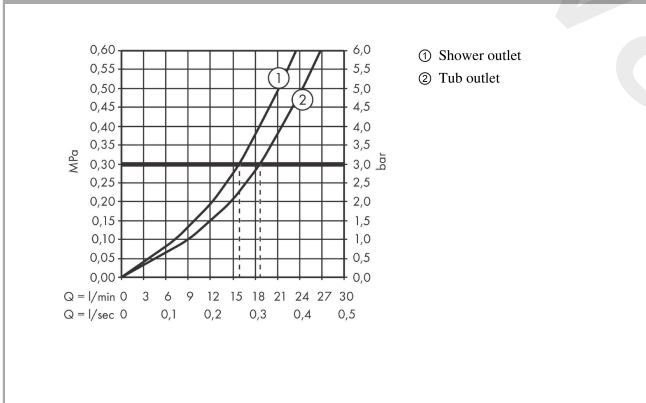

ShowerTablet Select
Bath thermostat 400 for exposed installation
 Finish: **Matt Black** Article Number: **24340677**

Description

product features

- rotatable bath spout
- 2 functions
- simultaneous utilization of 2 functions
- temperature and volume control
- Select push-button on/off control for 2 outlets
- CoolContact thermostat: Prevents the housing from heating up, making showering even safer
- maximum flow rate at 3 bar: 18,5 l/min
- flow rate for bath spout at 3 bar: 18,5 l/min
- flow rate of hand shower at 3 bar: 16 l/min
- flow rate hand shower connection at 3 bar: 16 l/min
- Safety stop at 40 °C
- temperature limitation adjustable
- with isolated water conduction
- non-return valve
- protected against backflow, according to DIN EN 1717
- with silencer
- suitable for continuous flow water heaters
- material handles: plastic
- shelf made of plastic
- surface shelf: graphite
- connection dimension: DN15
- connection type: G ½
- centre distance: 150 ± 12 mm
- dirt filter included
- thermostat is delivered with buttons hand shower and bath tub

Technology

Design awards

reddot winner 2021

ShowerTablet Select
Bath thermostat 400 for exposed installation
 Finish: **Matt Black** Article Number: **24340677**

Product image

Scale drawing

Flowchart

ShowerTablet Select
Bath thermostat 400 for exposed installation
 Finish: **Matt Black** Article Number: **24340677**